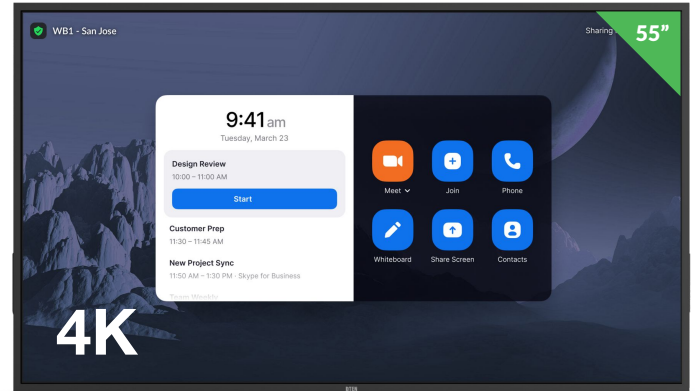

DTEN ONboard

Companion Whiteboard
and Collaboration Display

SOLUTION OVERVIEW

The Ideal Companion or Standalone Whiteboard

The DTEN ONboard is the ultimate collaboration centerpiece for the new hybrid workflow.

Built for intuitive, seamless interaction, the ONboard's sleek product design and styling elicits interaction in any space.

With a single tap of the screen, users can launch into a new whiteboard experience, drive dynamic presentations, or continue an existing collaboration session.

Best Innovation for
Meeting Rooms

An Essential Addition to Any Existing Zoom Rooms System

When added to an existing Zoom Rooms system, the ONboard serves as a dedicated presentation and whiteboarding space, reserving greater screen share and boosting meeting equity for remote participants.

As a Standalone Collaboration Appliance

The ONboard's crisp 4K multi-touch display elicits interaction in any space.

When mounted on a rolling AV cart, the ONboard instantly transforms lobbies and common areas into the epicenter for group collaboration.