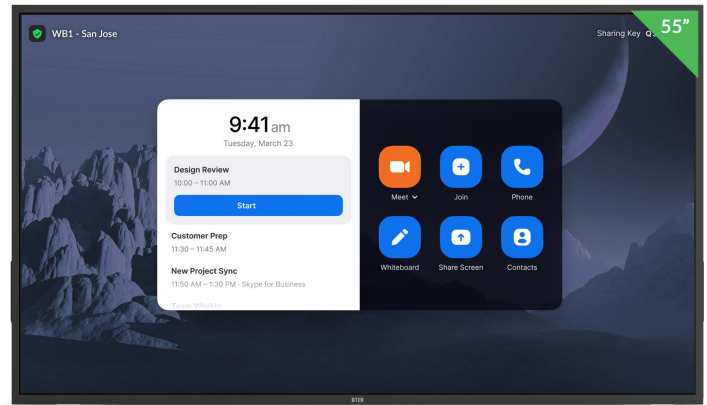

DTEN ONboard

Companion Whiteboard and Collaboration Display

SPECIFICATIONS

DTEN ONboard

Software	DTEN OS
All-in-One	Multi-Touch Display Integrated Speakers
Display	Ultra HD 4K LED 55" / 16:9 Capacitive Touch Screen Display
Audio System	Integrated Stereo Speakers
Network	Ethernet (RJ-45) 100 Mbps Wi-Fi 802.11a/b/g/n, 802.11ac (2.4 and 5 GHz) IPv4 Dynamic Host Configuration Protocol (DHCP)/ Static HTTP Proxy Support
Inputs & Outputs	HDMI In x 1 USB Type-C x 1 3.5-mm Audio Jack x 1 Ethernet LAN (RJ-45) x 1
VESA	400 x 300 mm
Power	100 to 240 V AC, 50 to 60 Hz
Product Dimensions	30.5 x 49 x 2.13 in (774 x 1245 x 54.2 mm)
Product Weight	50.7 lb (23 kg)
Packaging Dimensions *With an outer box	36 x 56 x 8.5 in (920 x 1420 x 215 mm) *With an outer box
Packaging Weight	60 lb (27 kg)
Operating Temperature and Humidity	Operating Temperature 0°C to 40°C Storage Temperature -10°C to 60°C Operating Humidity 20% to 80% RH Storage Humidity 10% to 60% RH