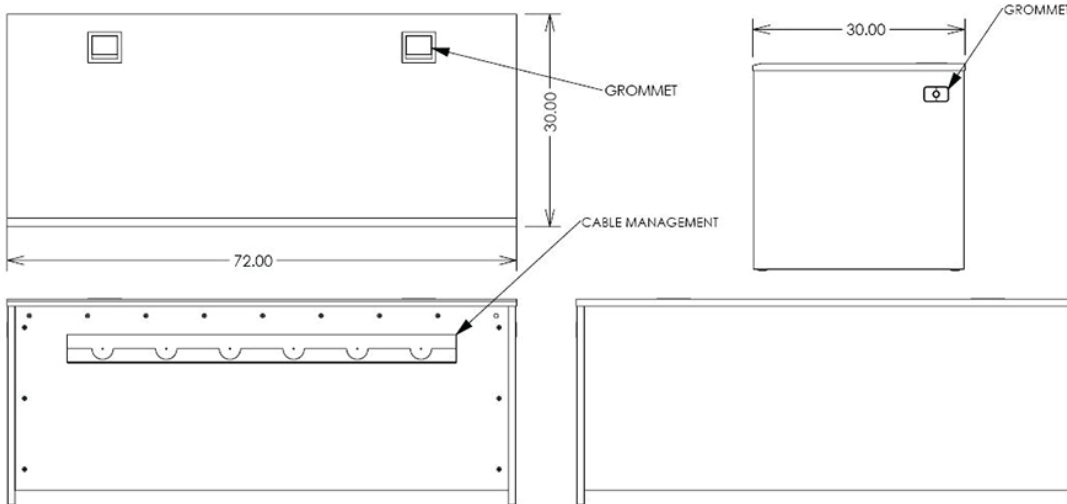

**Standard Features**

- Highly resistant thermowrap surf(x) top surface and melamine body
- Large top surface to accommodate single teacher or two students
- Possibility to install different modules to fit your needs, pedestal with drawers, rack pedestal, etc.
- Wire channel and grommet organize the wires on the desk
- The grommets placed on the side panels allow cables passed through discretely to another desks

**Options**

- **PLM1022** 10" - 22" Monitor mount
- **PB** Six outlet power bar with 10 ft. cord
- **C900S** 15" - 24" Adjustable monitor arm
- **PC-PATCH** 2x 110AC, RJ45, Phone, 2x USB
- **CUB7** Table top cable well
- **PDTYZ1722** Pedestal with 3 drawers
- **PDT2224** 12U Rack Pedestal
- **DSPB** Bracket with power bar to install under the square grommet
- **PCH730** Under desk computer holder
- **Custom Cutout** Cutouts for electronics or other items specified by the customer

(Shown with optional PDT-YZ1722)

**Specifications**

**Model:** DSYZ7230EX  
**Width:** 72"  
**Depth:** 30"  
**Height:** 29"

**Finishes**

**Top Surface**

**Body**

The information contained in this drawing is the sole property of Audio Visual Furniture International. Any reproduction in part or as a whole without the written permission of Audio Visual Furniture International is prohibited. We can build or modify stock configurations to suit customer specifications. Please contact us to discuss how this service can help meet your needs. Some quantity restrictions may apply. Specification subject to change without notice. Computers, cameras, monitors, etc. are shown to illustrate product usage and are not included unless otherwise noted.