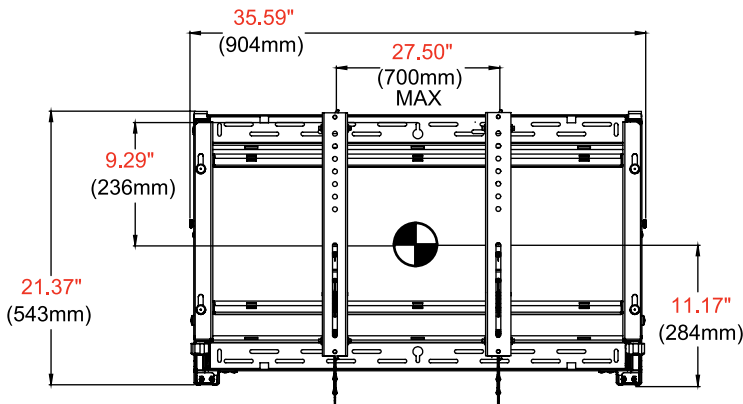

DS-VW765-LQR

Mounting Pattern
200 x 200 up to
700 x 400mm

Max Load
125lb
(56.8kg)

SMARTMOUNT.

Full-Service Video Wall Mount with Quick Release - Landscape

FOR 46" TO 65" DISPLAYS

Video walls should be easy to configure, quick to install, and a snap to maintain. The SmartMount® Full-Service Video Wall Mount with a Quick Release is designed for quick service access in recessed video wall applications. This mount provides versatility demanded by installers. With quick release functionality, users have the ability to articulate the display from the wall by gently pressing on the front of the display. The DS-VW765-LQR offers tool-less micro-adjustment and provides easy-access to any display. The custom wall plate spacers eliminate guesswork and on-site installation calculations, reducing installation time and cost.

Product Specifications

	DIMENSIONS (W x H x D)	PRODUCT WEIGHT	LOAD CAPACITY	FINISH	AVAILABLE COLORS
DS-VW765-LQR	35.59" x 21.37" x 3.08"-3.83" (904 x 543 x 78-97mm)	32.6lb (14.8kg)	125lb (56.8kg)	Textured	Black

Package Specifications

	PACKAGE SIZE (W x H x D)	PACKAGE SHIP WEIGHT	PACKAGE UPC CODE	PACKAGE CONTENTS	UNITS IN PACKAGE
DS-VW765-LQR	37.13" x 23.38" x 4.25" (943 x 594 x 108mm)	39lb (17.6kg)	735029300847	Wall Mount Assembly, Mounting Attachment Rails & Fasteners	1

All dimensions = inch (mm)

FRONT VIEW

ADAPTER BRACKET

WALL PLATE

SIDE VIEW

SIDE VIEW EXTENDED

COMPONENT ACCESS

Architect Specifications