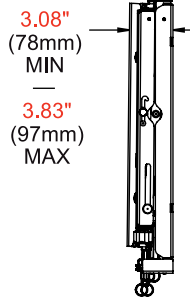

Product Specifications

	DIMENSIONS (W x H x D)	PRODUCT WEIGHT	LOAD CAPACITY	FINISH	AVAILABLE COLORS
DS-VW765-LQR	35.59" x 21.37" x 3.08"-3.83" (904 x 543 x 78-97mm)	32.6lb (14.8kg)	125lb (56.8kg)	Textured	Black

Package Specifications

	PACKAGE SIZE (W x H x D)	PACKAGE SHIP WEIGHT	PACKAGE UPC CODE	PACKAGE CONTENTS	UNITS IN PACKAGE
DS-VW765-LQR	37.13" x 23.38" x 4.25" (943 x 594 x 108mm)	39lb (17.6kg)	735029300847	Wall Mount Assembly, Mounting Attachment Rails & Fasteners	1

All dimensions = inch (mm)

FRONT VIEW

ADAPTER BRACKET

WALL PLATE

SIDE VIEW

SIDE VIEW EXTENDED

COMPONENT ACCESS

Architect Specifications