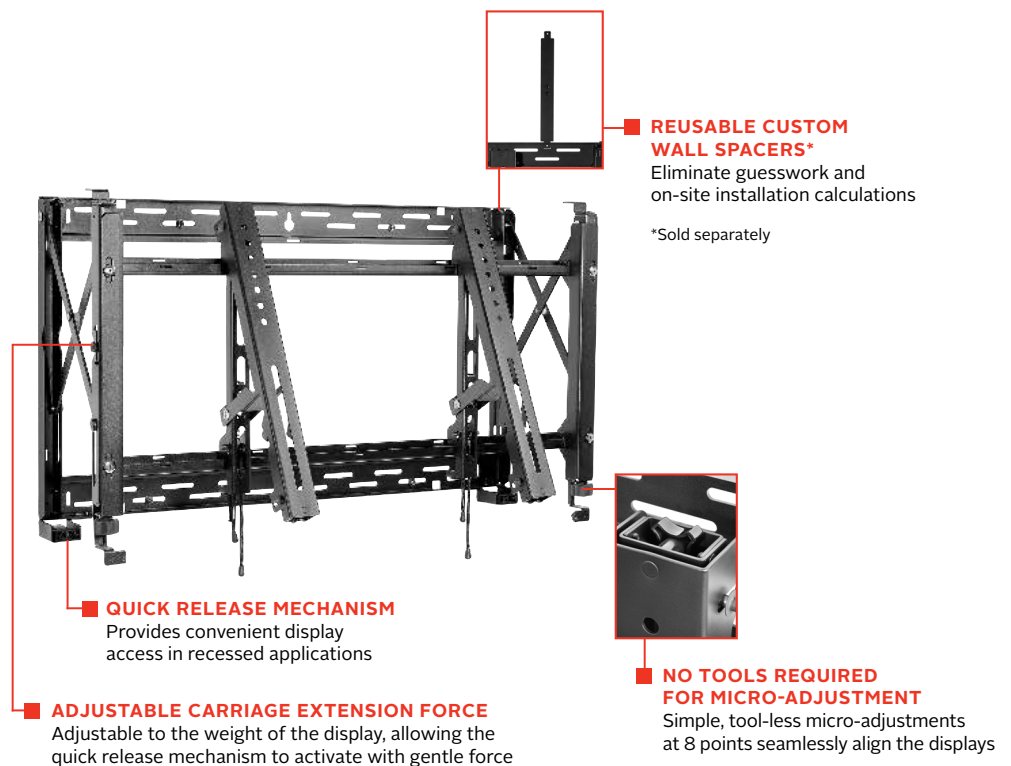

DS-VW765-LQR

Mounting Pattern
200 x 200 up to
700 x 400mm

Max Load
125lb
(56.8kg)

SMARTMOUNT.

Full-Service Video Wall Mount with Quick Release - Landscape

FOR 46" TO 65" DISPLAYS

Video walls should be easy to configure, quick to install, and a snap to maintain. The SmartMount® Full-Service Video Wall Mount with a Quick Release is designed for quick service access in recessed video wall applications. This mount provides versatility demanded by installers. With quick release functionality, users have the ability to articulate the display from the wall by gently pressing on the front of the display. The DS-VW765-LQR offers tool-less micro-adjustment and provides easy-access to any display. The custom wall plate spacers eliminate guesswork and on-site installation calculations, reducing installation time and cost.

- Quick release can be disabled with a locking screw to prevent unintentional pop-outs
- Modular mount for unlimited video wall display configurations
- Pull-out/prop-open mechanism provides quick service access
- Integrated cable management tie-backs make display-to-display cabling simple

Product Specifications

	DIMENSIONS (W x H x D)	PRODUCT WEIGHT	LOAD CAPACITY	FINISH	AVAILABLE COLORS
DS-VW765-LQR	35.59" x 21.37" x 3.08"-3.83" (904 x 543 x 78-97mm)	32.6lb (14.8kg)	125lb (56.8kg)	Textured	Black

Package Specifications

	PACKAGE SIZE (W x H x D)	PACKAGE SHIP WEIGHT	PACKAGE UPC CODE	PACKAGE CONTENTS	UNITS IN PACKAGE
DS-VW765-LQR	37.13" x 23.38" x 4.25" (943 x 594 x 108mm)	39lb (17.6kg)	735029300847	Wall Mount Assembly, Mounting Attachment Rails & Fasteners	1