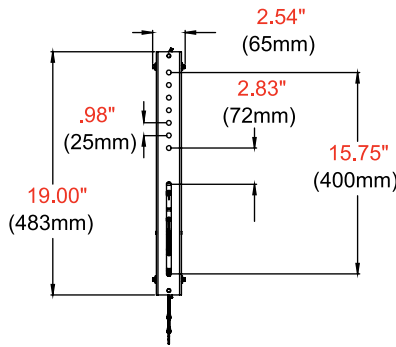

Product Specifications

	DIMENSIONS (W x H x D)	PRODUCT WEIGHT	LOAD CAPACITY	FINISH	AVAILABLE COLORS
DS-VW765-LQR	35.59" x 21.37" x 3.08"-3.83" (904 x 543 x 78-97mm)	32.6lb (14.8kg)	125lb (56.8kg)	Textured	Black

Package Specifications

	PACKAGE SIZE (W x H x D)	PACKAGE SHIP WEIGHT	PACKAGE UPC CODE	PACKAGE CONTENTS	UNITS IN PACKAGE
DS-VW765-LQR	37.13" x 23.38" x 4.25" (943 x 594 x 108mm)	39lb (17.6kg)	735029300847	Wall Mount Assembly, Mounting Attachment Rails & Fasteners	1

All dimensions = inch (mm)

FRONT VIEW

ADAPTER BRACKET

WALL PLATE

SIDE VIEW

SIDE VIEW EXTENDED

COMPONENT ACCESS

Architect Specifications