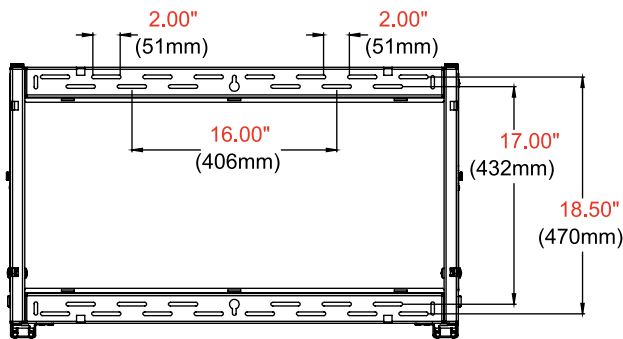

Product Specifications

	DIMENSIONS (W x H x D)	PRODUCT WEIGHT	LOAD CAPACITY	FINISH	AVAILABLE COLORS
DS-VW765-LQR	35.59" x 21.37" x 3.08"-3.83" (904 x 543 x 78-97mm)	32.6lb (14.8kg)	125lb (56.8kg)	Textured	Black

Package Specifications

	PACKAGE SIZE (W x H x D)	PACKAGE SHIP WEIGHT	PACKAGE UPC CODE	PACKAGE CONTENTS	UNITS IN PACKAGE
DS-VW765-LQR	37.13" x 23.38" x 4.25" (943 x 594 x 108mm)	39lb (17.6kg)	735029300847	Wall Mount Assembly, Mounting Attachment Rails & Fasteners	1

All dimensions = inch (mm)

FRONT VIEW

ADAPTER BRACKET

WALL PLATE

SIDE VIEW

SIDE VIEW EXTENDED

COMPONENT ACCESS

Architect Specifications