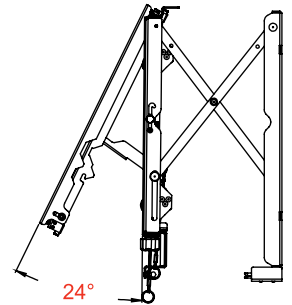

Product Specifications

	DIMENSIONS (W x H x D)	PRODUCT WEIGHT	LOAD CAPACITY	FINISH	AVAILABLE COLORS
DS-VW765-LQR	35.59" x 21.37" x 3.08"-3.83" (904 x 543 x 78-97mm)	32.6lb (14.8kg)	125lb (56.8kg)	Textured	Black

Package Specifications

	PACKAGE SIZE (W x H x D)	PACKAGE SHIP WEIGHT	PACKAGE UPC CODE	PACKAGE CONTENTS	UNITS IN PACKAGE
DS-VW765-LQR	37.13" x 23.38" x 4.25" (943 x 594 x 108mm)	39lb (17.6kg)	735029300847	Wall Mount Assembly, Mounting Attachment Rails & Fasteners	1

All dimensions = inch (mm)

FRONT VIEW

ADAPTER BRACKET

WALL PLATE

SIDE VIEW

SIDE VIEW EXTENDED

COMPONENT ACCESS

Architect Specifications

The SmartMount® Full-Service Video Wall Mount with Quick Release - Landscape shall be a Peerless-AV model DS-VW765-LQR and shall be located where indicated on the plans. Assembly and installation shall be done according to instructions provided by the manufacturer.