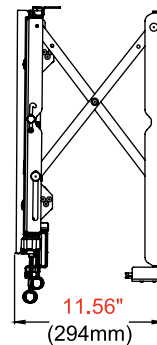

Product Specifications

	DIMENSIONS (W x H x D)	PRODUCT WEIGHT	LOAD CAPACITY	FINISH	AVAILABLE COLORS
DS-VW765-LQR	35.59" x 21.37" x 3.08"-3.83" (904 x 543 x 78-97mm)	32.6lb (14.8kg)	125lb (56.8kg)	Textured	Black

Package Specifications

	PACKAGE SIZE (W x H x D)	PACKAGE SHIP WEIGHT	PACKAGE UPC CODE	PACKAGE CONTENTS	UNITS IN PACKAGE
DS-VW765-LQR	37.13" x 23.38" x 4.25" (943 x 594 x 108mm)	39lb (17.6kg)	735029300847	Wall Mount Assembly, Mounting Attachment Rails & Fasteners	1

All dimensions = inch (mm)

FRONT VIEW

ADAPTER BRACKET

WALL PLATE

SIDE VIEW

SIDE VIEW EXTENDED

COMPONENT ACCESS

Architect Specifications