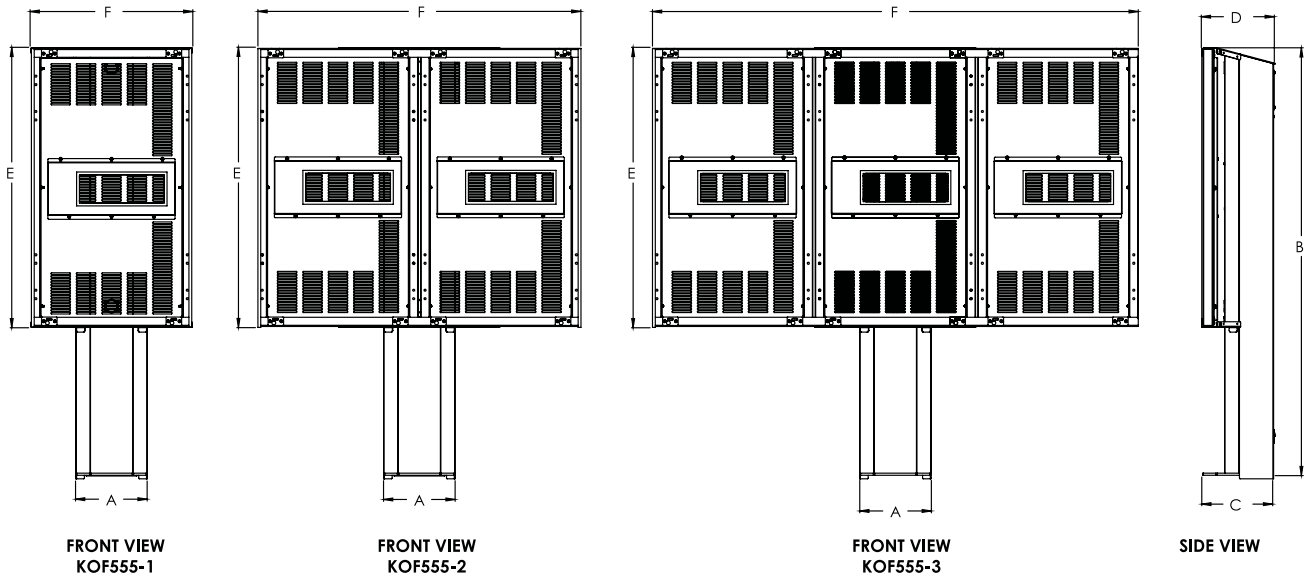

Product Specifications

MODEL NUMBERS	DIMENSIONS (W x H x D)	PRODUCT WEIGHT	FINISH	AVAILABLE COLORS
KOF555-1	28.38" x 75.67" x 12.70" (721 x 1922 x 322mm)	132lb (60kg)	Textured Powder Coat	Black
KOF555-2	57.17" x 75.67" x 12.70" (1452 x 1922 x 322mm)	163lb (74kg)		
KOF555-3	85.97" x 75.67" x 12.70" (2184 x 1922 x 322mm)	194lb (88kg)		

Package Specifications

MODEL NUMBERS	PACKAGE SIZE (W x H x D)	PACKAGE SHIP WEIGHT	PACKAGE UPC CODE	PACKAGE CONTENTS	UNITS IN PACKAGE
KOF555-1	38.00" x 84.00" x 27.00" (966 x 2134 x 686mm)	185lb (84kg)	735029341840	Digital Menu Board Enclosure, Mounting Hardware and Instructions	1
KOF555-2	60.00" x 84.00" x 40.00" (1524 x 2134 x 1016mm)	224lb (102kg)	735029341857		
KOF555-3	96.00" x 84.00" x 48.00" (2438 x 2134 x 1219mm)	290lb (132kg)	735029341864		

Options

- **KOF-OPT-SPK:** Speaker/Microphone Kit
- **KOF-OPT-FAN:** Media Player Storage Fan
- **KOF-OPT-SHELF:** Internal Media Player Shelf

- **KOF-OPT-ELECTRICAL:** Power Distribution Unit
- **KOF-OPT-553BRKTS:** Mount Brackets for Peerless-AV® XHB553 (Provided with orders of XHB553)

All dimensions = inch (mm)

MODEL NO.	DIMENSION "A"	DIMENSION "B"	DIMENSION "C"	DIMENSION "D"	DIMENSION "E"	DIMENSION "F"
KOF555-1	12.65" (321mm)	75.67" (1922mm)	12.54" (319mm)	12.70" (322mm)	49.36" (1254mm)	28.38" (721mm)
KOF555-2	12.65" (321mm)	75.67" (1922mm)	12.54" (319mm)	12.70" (322mm)	49.36" (1254mm)	57.17" (1452mm)
KOF555-3	12.65" (321mm)	75.67" (1922mm)	12.54" (319mm)	12.70" (322mm)	49.36" (1254mm)	85.97" (2184mm)

Architect Specifications

The Outdoor Digital Menu Board shall be a Peerless-AV® model KOF555-1, -2, -3 and shall be located where indicated on the plans. Assembly and installation shall be done according to instructions provided by the manufacturer.

Visit peerless-av.com to see the complete line of AV solutions from Peerless-AV, including outdoor displays, kiosks, display mounts, projector mounts, carts/stands, and a full assortment of accessories.

Peerless-AV
2300 White Oak Circle
Aurora, IL 60502 USA

(800) 865-2112
(630) 375-5100
Fax: (800) 359-6500

Peerless-AV EMEA
Unit 3 Watford Interchange
Colonial Way, Watford
Herts, WD24 4WP
United Kingdom
+44 (0) 1923 200100
Fax: +44 (0) 1923 200101

Peerless-AV Latin America
Av. de las Industrias 413
Parque Industrial Escobedo
General Escobedo, N.L.,
México, 66062
+52 (81) 8384-8300
Fax: +52 (81) 8384-8360