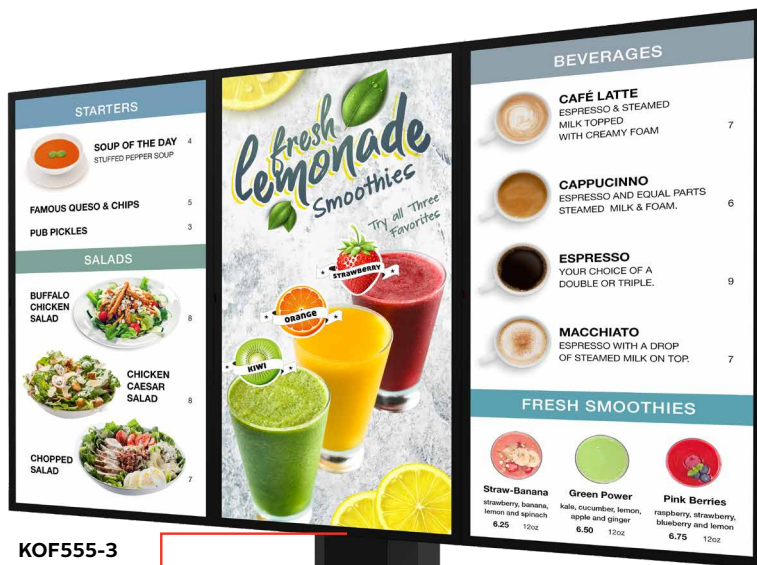

All Weather Rated

- Universal design supports leading 55" outdoor digital signage displays to offer maximum flexibility at the best value:
  - Peerless-AV® XHB553
  - Samsung OH55F
  - LG 55XE4F-M
- Elegant, minimalistic design protects displays and internal equipment, while enhancing the drive-thru aesthetics
- Designed for common 8" baseplate mounting pattern, with 30° of rotational positioning to select the best viewing angle for your customers
- UL 48 Certified
- Create a fully integrated drive-thru solution with a variety of options:
  - Speaker/Microphone Kit (KOF-OPT-SPK)
  - Media Player Storage Fan (KOF-OPT-FAN)
  - Internal Media Player Shelf (KOF-OPT-SHELF)
  - Power Distribution Unit (KOF-OPT-ELECTRICAL)
  - Mount Brackets for Peerless-AV® XHB553 (KOF-OPT-553BRKTS)

  Provided with orders of XHB553

KOF555-3

SITE SECURITY

Captive security fasteners prevent unauthorized access and vandalism

ULTRA SLIM DESIGN

Sleek and stylish, yet rugged enough to be installed in any outdoor application for 24/7 use

MODULAR DESIGN

Displays can be installed from the front, without disturbing the adjacent units

PEDESTAL BASE

Allows for mounting to existing footing, thus eliminating the need for pouring new concrete*

*As long as it meets the requirements for various wind load specifications