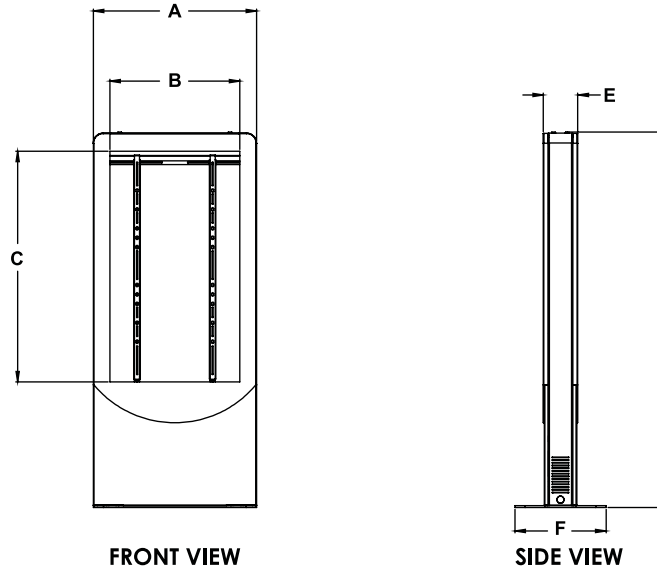

Product Specifications

	DIMENSIONS (W x H x D)	PRODUCT WEIGHT	LOAD CAPACITY	FINISH	AVAILABLE COLORS
KIPC2549(-S) KIPC2550(-S) KIPC2555(-S)	34.00" x 78.20" x 20.50" (864 x 1986 x 521mm)	KIPC2549(-S): 196lb (88.9kg) KIPC2550(-S): 196lb (88.9kg) KIPC2555(-S): 192lb (87.1kg)	125lb (56kg)	Powder Coat	KIPC2549, KIPC2550, KIPC2555: Gloss Black KIPC2549-S, KIPC2550-S, KIPC2555-S: Silver

Package Specifications

	PACKAGE SIZE (W x H x D)	PACKAGE SHIP WEIGHT	PACKAGE UPC CODE	PACKAGE CONTENTS	UNITS IN PACKAGE
KIPC2549(-S) KIPC2550(-S) KIPC2555(-S)	38.00" x 86.00" x 27.00" (965 x 2185 x 685mm)	KIPC2549(-S): 246lb (112kg) KIPC2550(-S): 246lb (112kg) KIPC2555(-S): 246lb (112kg)	KIPC2549: 735029315360 KIPC2550: 735029315384 KIPC2555: 735029315407 KIPC2549-S: 735029315377 KIPC2550-S: 735029315391 KIPC2555-S: 735029315414	Kiosk Enclosure, Display Mount, Installation Instructions and Mounting Hardware	1

Contact Peerless-AV Customer Care for more information at info@peerless-av.com or 800.865.2112

All dimensions = inch (mm)

MODEL NO.	DIMENSION "A"	DIMENSION "B"	DIMENSION "C"	DIMENSION "D"	DIMENSION "E"	DIMENSION "F"
KIPC2549	34.00" (864mm)	24.15" (613mm)	42.78" (1087mm)	78.24" (1987mm)	7.20" (183mm)	19.00" (483mm)
KIPC2550	34.00" (864mm)	24.63" (626mm)	43.66" (1109mm)	78.24" (1987mm)	7.20" (183mm)	19.00" (483mm)
KIPC2555	34.00" (864mm)	27.03" (686mm)	48.05" (1220mm)	78.24" (1987mm)	7.20" (183mm)	19.00" (483mm)