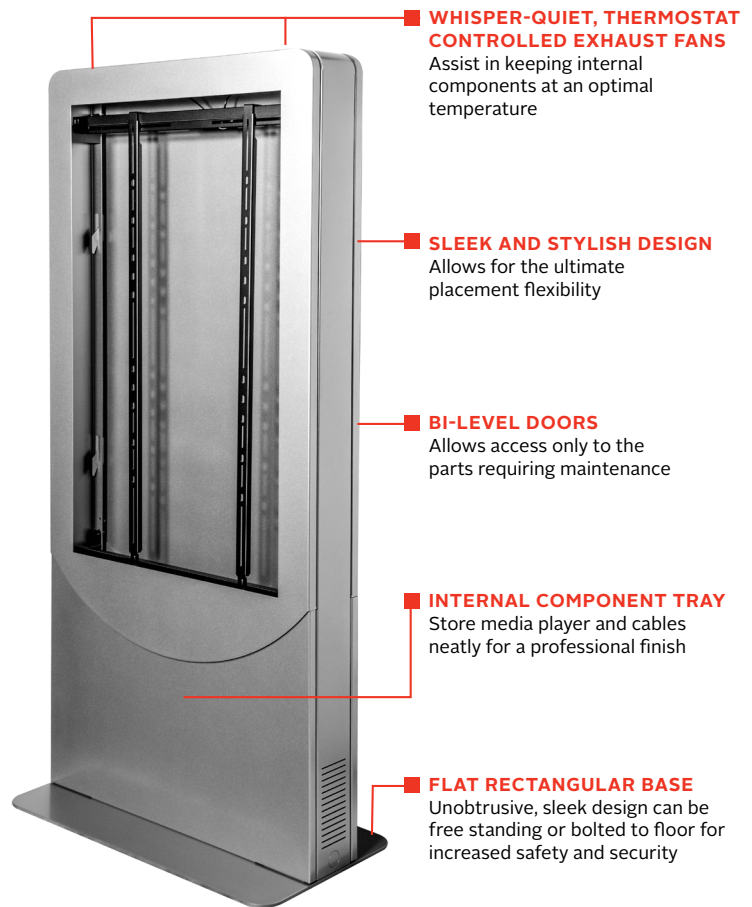

Note: Kiosk enclosure does not include cover glass

RoHS

TAA
COMPLIANT

Please visit peerless-av.com/en-us/patents for patent information.

info@peerless-av.com

peerless-av.com

peerless-AV®
Driving Technology Through Innovation