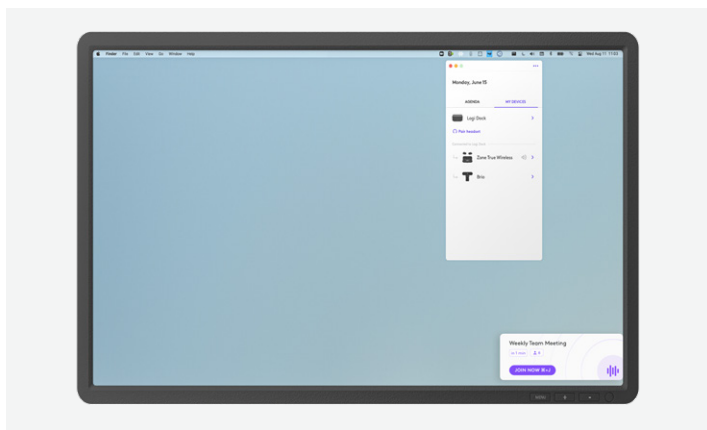

Calendar Integration with Tune

With calendar integration² via Logi Tune, you can stay on top of your day, get informed of upcoming appointments, and quickly join meetings with a simple touch of a button.