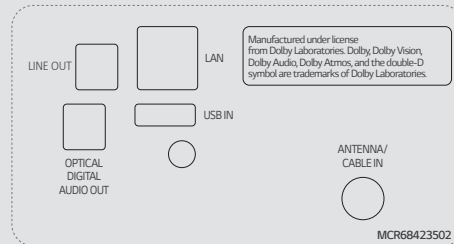

75" / 65" / 55" / 50" / 43"

Rear

Side