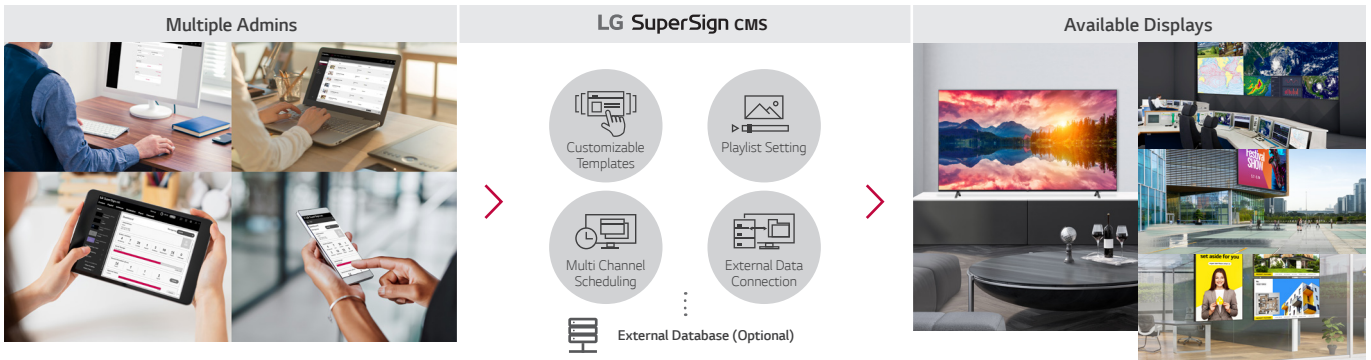

VERSATILE CONTENT MANAGEMENT WITH LG SuperSign CMS

LG SuperSign CMS* is integrated management program supporting creation and management of digital media and content deployment, optimized for LG signage. With its simple and intuitive menus and layout options, it enhances content creation, editing, scheduling and distribution. In addition, it supports multiple displays and accounts, is able to be linked to external databases, and allows server access from mobile devices.

* LG SuperSign CMS is sold separately.