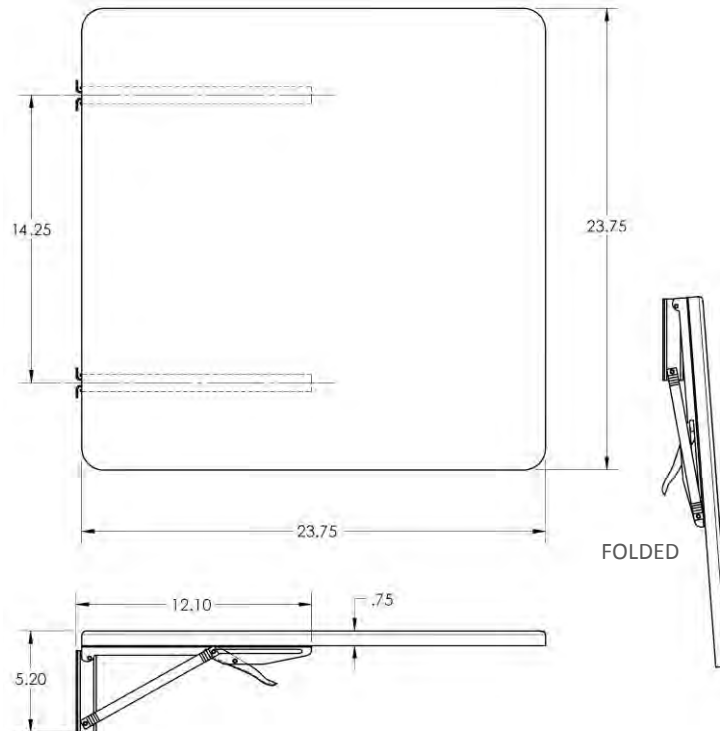

The **SH-FL-EX** Folding Side Shelf Kit can fit LEX30 & LEX31 Lecterns. Thermowrap finish panel is large enough to accommodate document camera projectors or laptops.

Standard Features

- Available in Black thermowrap only.
- Steel folding supports with mounting hardware. Self-locking when open.

SH-FL-EX installed on LEX30 Lectern (Sold separately)

Specifications

Model: SH-FL-EX

Color: Black

Dimensions: 23.75" x 23.75"

The information contained in this drawing is the sole property of Audio Visual Furniture International. Any reproduction in part or as a whole without the written permission of Audio Visual Furniture International is prohibited. We can build or modify stock configurations to suit customer specifications. Please contact us to discuss how this service can help meet your needs. Some quantity restrictions may apply. Specification subject to change without notice. Computers, cameras, monitors, etc. are shown to illustrate product usage and are not included unless otherwise noted.