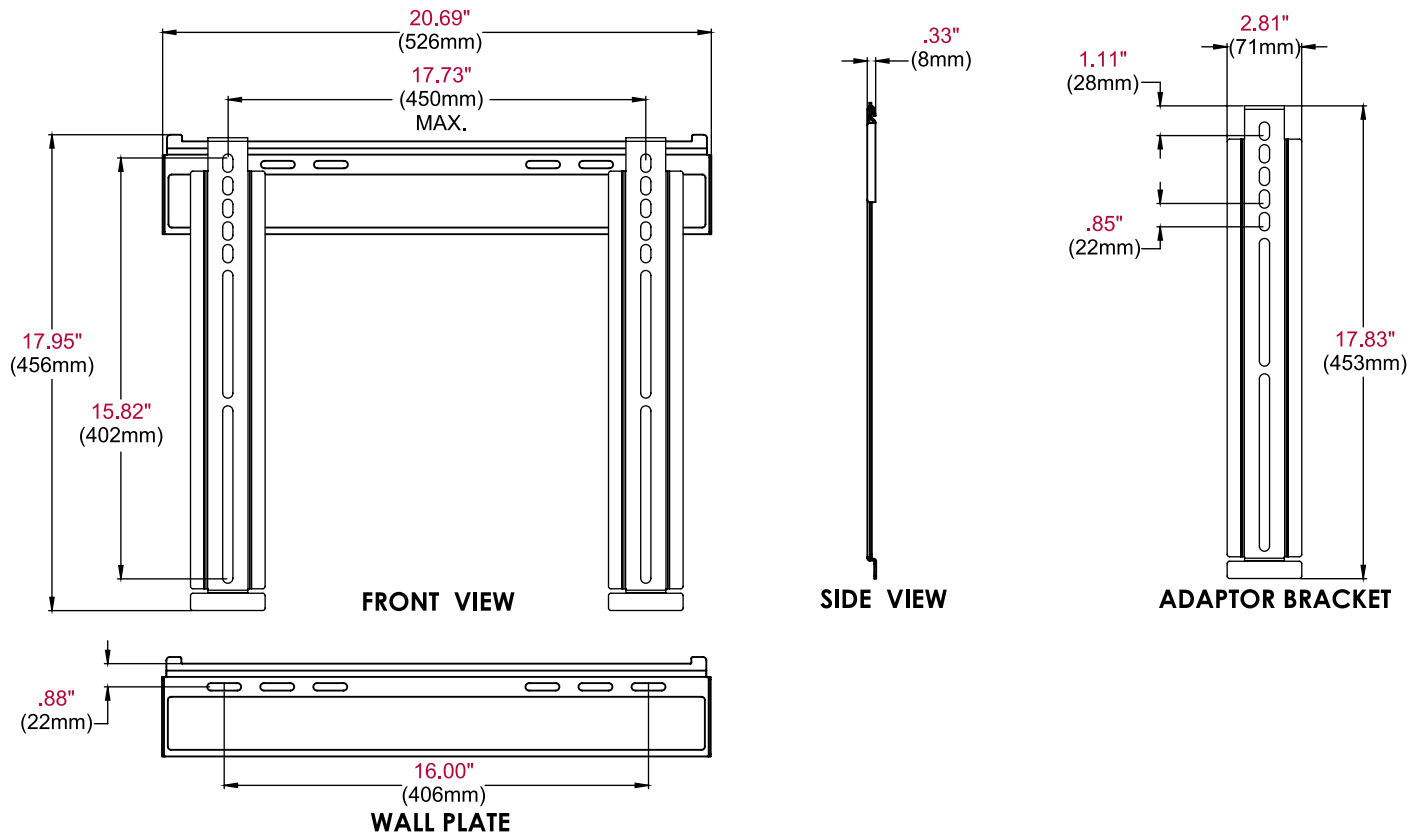

SUF640P DesignerSeries™ Universal Ultra Slim Flat Wall Mount for 37" to 50" Ultra-Thin Displays

Product Specifications

	DIMENSIONS (W x H x D)	PRODUCT WEIGHT	LOAD CAPACITY	FINISH	AVAILABLE COLORS
SUF640P	20.69" x 17.95" x .33.00" (526 x 456 x 8mm)	4.1lb (1.9kg)	150lb (68kg)	Scratch Resistant Fused Epoxy	Gloss Black

Package Specifications

	PACKAGE SIZE (W x H x D)	PACKAGE SHIP WEIGHT	PACKAGE UPC CODE	PACKAGE CONTENTS	UNITS IN PACKAGE
SUF640P	22.375" x 2.375" x 5.25" (568 x 60 x 133mm)	4.7lb (2.2kg)	735029258353	Wall Plate, Universal Display Adaptors, Mounting and Display Attachment Hardware	1

Accessories

- **ACC215:** 2-pack Metal Stud Fastener Kit
- **ACC952:** Above Display SUF Security Lock Accessory
- **ESHV models:** AV Wall Shelves
- **IBA2(-W), IBA2AC(-W), IBA3(-W), IBA3AC(-W):** Recessed Cable Management and Power Storage Accessory Box
- **IBA4-W:** Easy Mount Recessed Low Voltage Cable Plate
- **IBA5-W:** Recessed Low Voltage Media Plate with Duplex Surge Suppressor

All dimensions = inch (mm)

Architect Specifications

The DesignerSeries™ Universal Ultra Slim Flat Wall Mount shall be a Peerless-AV model SUF640P and shall be located where indicated on the plans. Assembly and installation shall be done according to instructions provided by the manufacturer.

Visit peerless-av.com to see the complete line of AV solutions from Peerless-AV, including outdoor displays, wireless, kiosks, digital audio, display mounts, projector mounts, carts/stands, and a full assortment of accessories.

Peerless-AV
2300 White Oak Circle
Aurora, IL 60502 USA
(800) 865-2112
(630) 375-5100
Fax: (800) 359-6500

Peerless-AV EMEA
Unit 3 Watford Interchange
Colonial Way, Watford
Herts, WD24 4WP
United Kingdom
+44 (0) 1923 200100
Fax: +44 (0) 1923 200101

Peerless-AV Latin America
Ave de las Industrias 413
Parque Industrial Escobedo
Escobedo, N.L.,
Mexico 66062
+52 (81) 8384-8300
Fax: +52 (81) 8384-8360