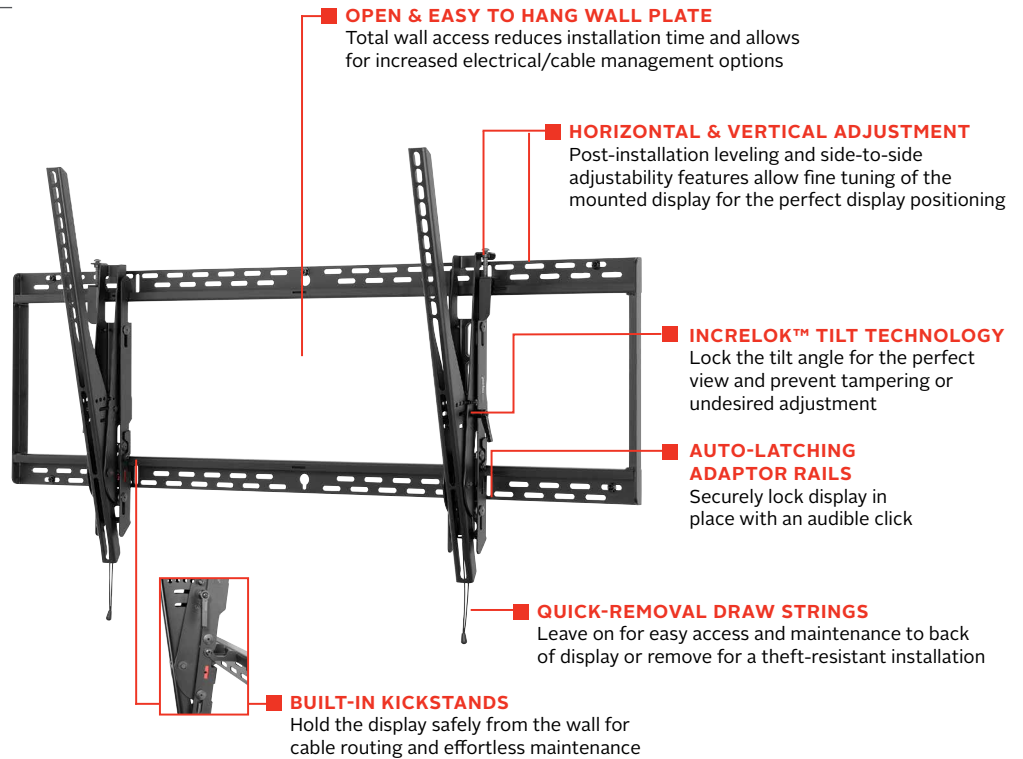

ST680(P)

Mounting Pattern
1061 x 650mm
(41.76" x 25.59")

Max Load
350lb
(158kg)

SMARTMOUNT®

Universal Tilt Wall Mount

FOR 60" TO 98" DISPLAYS*

Peerless-AV's SmartMount® Universal Tilt Wall Mount delivers an ultra-slim profile designed to hold large displays up to 350lb. Installation and maintenance are made easy with the ST680's robust feature set. Auto-latching adaptor rails automatically secure the display without the use of a tool. The mount's built-in kickstand holds the display safely from the wall during cable routing, while the open wall plate allows for increased electrical and cable management options. Horizontal and vertical display adjustment allow for quick fine-tuning of the mounted display.

- Universal mount fits displays with mounting patterns up to 1061 x 650mm (41.76" W x 25.59" H)
- Adjustable up to 15° of forward tilt and -5° of backward tilt for the optimal viewing angle
- Optional IncreLok™ feature offers fixed tilt angles of -5°, 0°, 5°, 10°, 15°
- Easy-Grip™ ratcheting handle locks the display into place
- Easy hang wall plate allows a bolt to be pre-installed to ease wall plate installation
- Lateral display adjustment up to 19.25" (489mm)
- 1" of post-installation vertical adjustment provides flexibility in the installation
- Includes fastener pack with all necessary mounting and display attachment hardware (including M10)
- For mounts requiring theft resistant hardware, installed with security tool (included), please purchase ST680
- For mounts requiring standard hardware, installed with a Philips screwdriver, please purchase ST680P

+15°/-5° of tilt for versatile viewing angles.

Comes in color packaging with included installation hardware and easy to follow instructions.

Please visit peerless-av.com/en-us/patents for patent information.