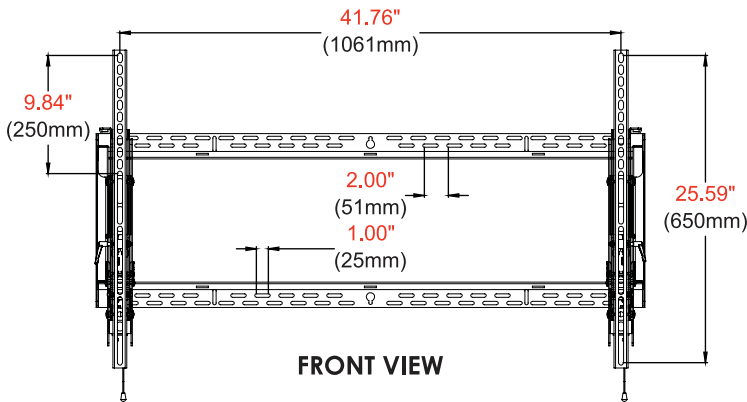

ST680P	SmartMount® Universal Tilt Wall Mount for 60" to 98" Displays - Standard Models
ST680	SmartMount® Universal Tilt Wall Mount for 60" to 98" Displays - Security Models

Product Specifications

	DIMENSIONS (W x H x D)	PRODUCT WEIGHT	LOAD CAPACITY	FINISH	AVAILABLE COLORS
ST680(P)	45.75" x 26.50" x 3.38"-10.58" (1162 x 673 x 86-269mm)	19.13lb (8.7kg)	350lb (158kg)	Scratch Resistant Fused Epoxy	Semi-Gloss Black

Package Specifications

	PACKAGE SIZE (W x H x D)	PACKAGE SHIP WEIGHT	PACKAGE UPC CODE	PACKAGE CONTENTS	UNITS IN PACKAGE
ST680(P)	46.70" x 4.70" x 15.40" (1185 x 120 x 390mm)	22.13lb (10.04kg)	ST680: 735029242314 ST680P: 735029242338	Wall Mount, Wall and Display Installation Hardware, Installation Instructions	1

Accessories

- **ACC615:** 6-pack Metal Stud Fastener Kit
- **ACC309:** Video Conference Shelf
- **ACC-UCM:** Universal AV Component Mount
- **ACC-V1500X:** Adaptor for VESA® 1200mm or 1500mm Mounting Patterns
- **ESHV models:** AV Wall Shelves
- **IBA4-W:** Easy Mount Recessed Low Voltage Cable Plate

All dimensions = inch (mm)

Architect Specifications

The SmartMount® Universal Tilt Wall Mount shall be a Peerless-AV model ST680(P) and shall be located where indicated on the plans. Assembly and installation shall be done according to instructions provided by the manufacturer.

Visit peerless-av.com to see the complete line of AV solutions from Peerless-AV, including outdoor displays, kiosks, display mounts, projector mounts, carts/stands, and a full assortment of accessories.

Peerless-AV
2300 White Oak Circle
Aurora, IL 60502
USA
(800) 865-2112
(630) 375-5100

Peerless-AV EMEA
Unit 2 Curo Park
Frogmore, St. Albans
Hertfordshire, AL2 2DD
United Kingdom
+44 (0) 1923 200 100

Peerless-AV B.V.
Papendorpseweg 75
3528 BJ Utrecht
The Netherlands
+31 (0) 70 770 8037

Peerless-AV Latin America
Av. de las Industrias 413
Parque Industrial Escobedo
General Escobedo, N.L.,
México, 66062
+52 (81) 8384-8300