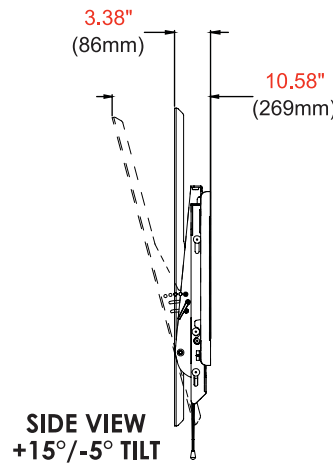

ST680P	SmartMount® Universal Tilt Wall Mount for 60" to 98" Displays - Standard Models
ST680	SmartMount® Universal Tilt Wall Mount for 60" to 98" Displays - Security Models

Product Specifications

	DIMENSIONS (W x H x D)	PRODUCT WEIGHT	LOAD CAPACITY	FINISH	AVAILABLE COLORS
ST680(P)	45.75" x 26.50" x 3.38"-10.58" (1162 x 673 x 86-269mm)	19.13lb (8.7kg)	350lb (158kg)	Scratch Resistant Fused Epoxy	Semi-Gloss Black

Package Specifications

	PACKAGE SIZE (W x H x D)	PACKAGE SHIP WEIGHT	PACKAGE UPC CODE	PACKAGE CONTENTS	UNITS IN PACKAGE
ST680(P)	46.70" x 4.70" x 15.40" (1185 x 120 x 390mm)	22.13lb (10.04kg)	ST680: 735029242314 ST680P: 735029242338	Wall Mount, Wall and Display Installation Hardware, Installation Instructions	1

Accessories

- **ACC615:** 6-pack Metal Stud Fastener Kit
- **ACC309:** Video Conference Shelf
- **ACC-UCM:** Universal AV Component Mount
- **ACC-V1500X:** Adaptor for VESA® 1200mm or 1500mm Mounting Patterns
- **ESHV models:** AV Wall Shelves
- **IBA4-W:** Easy Mount Recessed Low Voltage Cable Plate

All dimensions = inch (mm)

Architect Specifications

The SmartMount® Universal Tilt Wall Mount shall be a Peerless-AV model ST680(P) and shall be located where indicated on the plans. Assembly and installation shall be done according to instructions provided by the manufacturer.

Visit peerless-av.com to see the complete line of AV solutions from Peerless-AV, including outdoor displays, kiosks, display mounts, projector mounts, carts/stands, and a full assortment of accessories.

Peerless-AV
2300 White Oak Circle
Aurora, IL 60502
USA
(800) 865-2112
(630) 375-5100

Peerless-AV EMEA
Unit 2 Curo Park
Frogmore, St. Albans
Hertfordshire, AL2 2DD
United Kingdom
+44 (0) 1923 200 100

Peerless-AV B.V.
Papendorpseweg 75
3528 BJ Utrecht
The Netherlands
+31 (0) 70 770 8037

Peerless-AV Latin America
Av. de las Industrias 413
Parque Industrial Escobedo
General Escobedo, N.L.,
México, 66062
+52 (81) 8384-8300