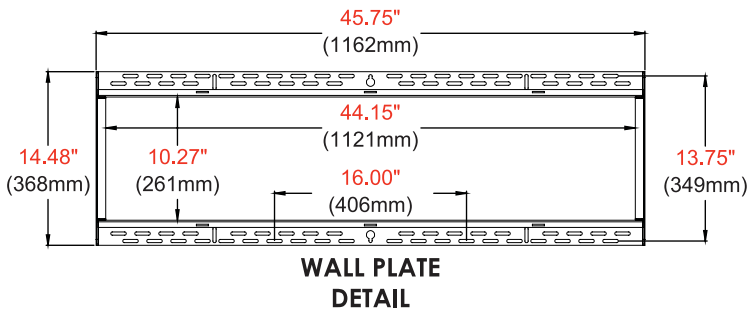

ST680P	SmartMount® Universal Tilt Wall Mount for 60" to 98" Displays - Standard Models
ST680	SmartMount® Universal Tilt Wall Mount for 60" to 98" Displays - Security Models

Product Specifications

	DIMENSIONS (W x H x D)	PRODUCT WEIGHT	LOAD CAPACITY	FINISH	AVAILABLE COLORS
ST680(P)	45.75" x 26.50" x 3.38"-10.58" (1162 x 673 x 86-269mm)	19.13lb (8.7kg)	350lb (158kg)	Scratch Resistant Fused Epoxy	Semi-Gloss Black

Package Specifications

	PACKAGE SIZE (W x H x D)	PACKAGE SHIP WEIGHT	PACKAGE UPC CODE	PACKAGE CONTENTS	UNITS IN PACKAGE
ST680(P)	46.70" x 4.70" x 15.40" (1185 x 120 x 390mm)	22.13lb (10.04kg)	ST680: 735029242314 ST680P: 735029242338	Wall Mount, Wall and Display Installation Hardware, Installation Instructions	1

Accessories

- **ACC615:** 6-pack Metal Stud Fastener Kit
- **ACC309:** Video Conference Shelf
- **ACC-UCM:** Universal AV Component Mount
- **ACC-V1500X:** Adaptor for VESA® 1200mm or 1500mm Mounting Patterns
- **ESHV models:** AV Wall Shelves
- **IBA4-W:** Easy Mount Recessed Low Voltage Cable Plate

All dimensions = inch (mm)

Architect Specifications

The SmartMount® Universal Tilt Wall Mount shall be a Peerless-AV model ST680(P) and shall be located where indicated on the plans. Assembly and installation shall be done according to instructions provided by the manufacturer.

Visit peerless-av.com to see the complete line of AV solutions from Peerless-AV, including outdoor displays, kiosks, display mounts, projector mounts, carts/stands, and a full assortment of accessories.

Peerless-AV
2300 White Oak Circle
Aurora, IL 60502
USA
(800) 865-2112
(630) 375-5100

Peerless-AV EMEA
Unit 2 Curo Park
Frogmore, St. Albans
Hertfordshire, AL2 2DD
United Kingdom
+44 (0) 1923 200 100

Peerless-AV B.V.
Papendorpseweg 75
3528 BJ Utrecht
The Netherlands
+31 (0) 70 770 8037

Peerless-AV Latin America
Av. de las Industrias 413
Parque Industrial Escobedo
General Escobedo, N.L.,
México, 66062
+52 (81) 8384-8300