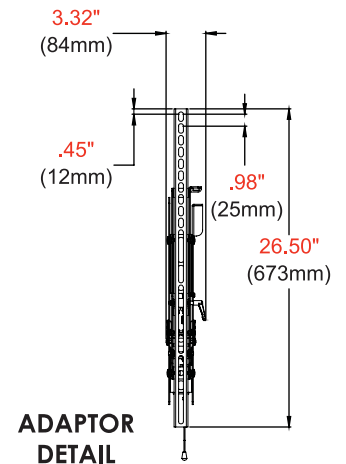

ST680P	SmartMount® Universal Tilt Wall Mount for 60" to 98" Displays - Standard Models
ST680	SmartMount® Universal Tilt Wall Mount for 60" to 98" Displays - Security Models

Product Specifications

	DIMENSIONS (W x H x D)	PRODUCT WEIGHT	LOAD CAPACITY	FINISH	AVAILABLE COLORS
ST680(P)	45.75" x 26.50" x 3.38"-10.58" (1162 x 673 x 86-269mm)	19.13lb (8.7kg)	350lb (158kg)	Scratch Resistant Fused Epoxy	Semi-Gloss Black

Package Specifications

	PACKAGE SIZE (W x H x D)	PACKAGE SHIP WEIGHT	PACKAGE UPC CODE	PACKAGE CONTENTS	UNITS IN PACKAGE
ST680(P)	46.70" x 4.70" x 15.40" (1185 x 120 x 390mm)	22.13lb (10.04kg)	ST680: 735029242314 ST680P: 735029242338	Wall Mount, Wall and Display Installation Hardware, Installation Instructions	1

Accessories

- **ACC615:** 6-pack Metal Stud Fastener Kit
- **ACC309:** Video Conference Shelf
- **ACC-UCM:** Universal AV Component Mount
- **ACC-V1500X:** Adaptor for VESA® 1200mm or 1500mm Mounting Patterns
- **ESHV models:** AV Wall Shelves
- **IBA4-W:** Easy Mount Recessed Low Voltage Cable Plate

All dimensions = inch (mm)

Architect Specifications

The SmartMount® Universal Tilt Wall Mount shall be a Peerless-AV model ST680(P) and shall be located where indicated on the plans. Assembly and installation shall be done according to instructions provided by the manufacturer.

Visit peerless-av.com to see the complete line of AV solutions from Peerless-AV, including outdoor displays, kiosks, display mounts, projector mounts, carts/stands, and a full assortment of accessories.

Peerless-AV
2300 White Oak Circle
Aurora, IL 60502
USA
(800) 865-2112
(630) 375-5100

Peerless-AV EMEA
Unit 2 Curo Park
Frogmore, St. Albans
Hertfordshire, AL2 2DD
United Kingdom
+44 (0) 1923 200 100

Peerless-AV B.V.
Papendorpseweg 75
3528 BJ Utrecht
The Netherlands
+31 (0) 70 770 8037

Peerless-AV Latin America
Av. de las Industrias 413
Parque Industrial Escobedo
General Escobedo, N.L.,
México, 66062
+52 (81) 8384-8300