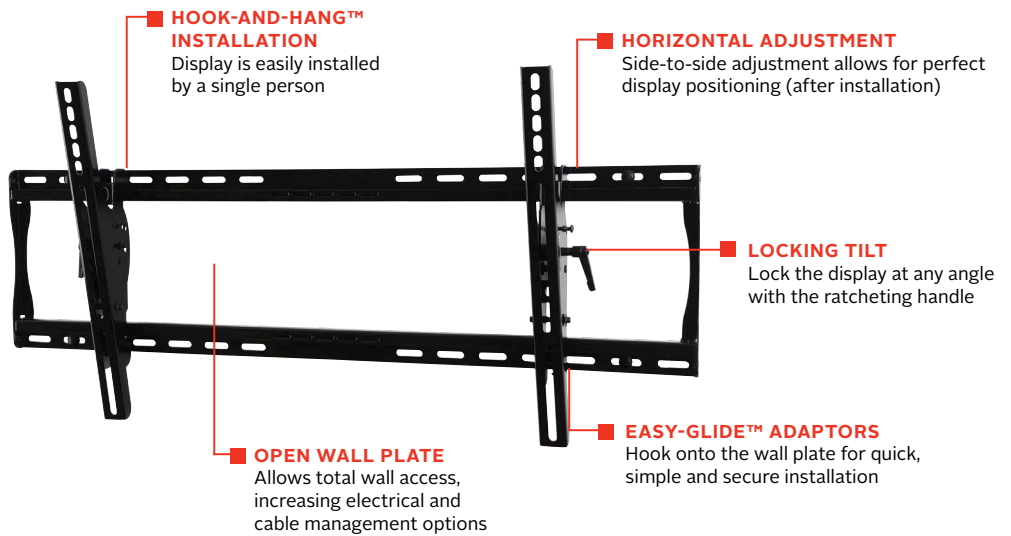

FOR 39" TO 90" DISPLAYS*

The Paramount™ series wall mounts provide versatile and multi-functional features. With PT660, a low-profile design positions the display just 2.63" (67mm) from the wall. The Hook-and-Hang™ system offers easy, one-person installation of the display. The Easy-Glide™ adaptors hook onto the wall plate for a quick, simple, and secure installation. After installation, achieve perfect display positioning with side-to-side adjustment capabilities. A ratcheting handle provides locking tilt capability for quick adjustments to the amount of tilt, reducing glare and optimizing the viewing angle. Lock the tilt angle to prevent tampering or moving with the IncreLok™ tilt technology.

- Universal mount fits displays with mounting patterns up to 832 x 405mm (32.75" W x 15.95" H) and accommodates up to 800 x 400mm VESA® patterns)
- Adjustable 15° forward tilt and 5° backward tilt for finding the optimal viewing angle
- Easy-Grip™ ratcheting handle locks tilt angle into place
- Included IncreLok™ feature offers fixed tilt lock in 5° increments when used
- Horizontal display adjustment up to 8.00" (203mm) for centering display on wall
- Includes all necessary wall and display attachment hardware
- Design is UL listed and tested to four times stated load capacity

+15°/-5° of tilt for versatile viewing angles.

Comes in color packaging with included installation hardware and easy to follow instructions.

Please visit peerless-av.com/en-us/patents for patent information.

PT660 Paramount™ Universal Tilt Wall Mount for 39" to 90" Displays

Product Specifications

| | DIMENSIONS (W x H x D) | PRODUCT WEIGHT | LOAD CAPACITY | FINISH | AVAILABLE COLORS |
|--------------|---|-----------------|---------------|-------------------------------|------------------|
| PT660 | 36.87" x 16.89" x 2.63"-5.50" (936 x 429 x 67-139mm) | 8.50lb (3.86kg) | 200lb (91kg) | Scratch Resistant Fused Epoxy | Gloss Black |