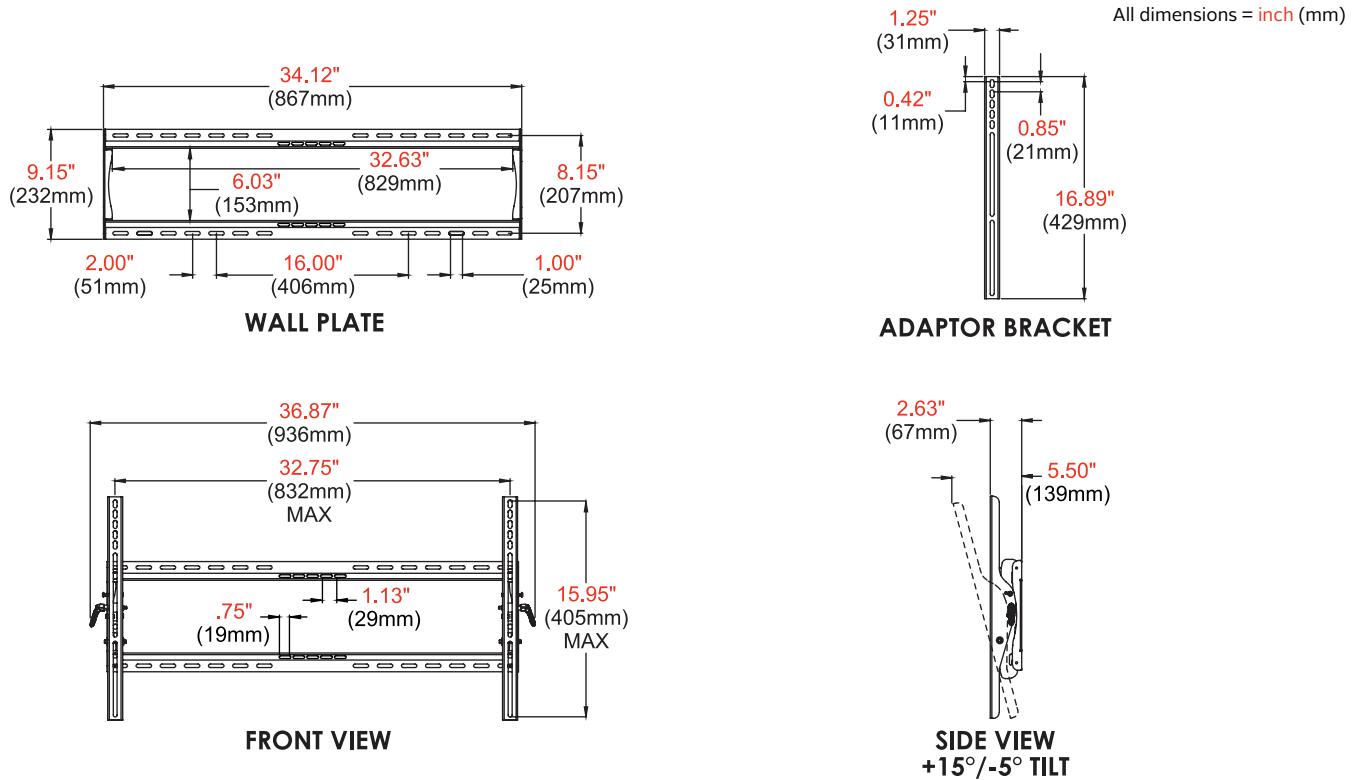

PT660 Paramount™ Universal Tilt Wall Mount for 39" to 90" Displays

Product Specifications

	DIMENSIONS (W x H x D)	PRODUCT WEIGHT	LOAD CAPACITY	FINISH	AVAILABLE COLORS
PT660	36.87" x 16.89" x 2.63"-5.50" (936 x 429 x 67-139mm)	8.50lb (3.86kg)	200lb (91kg)	Scratch Resistant Fused Epoxy	Gloss Black

Package Specifications

	PACKAGE SIZE (W x H x D)	PACKAGE SHIP WEIGHT	PACKAGE UPC CODE	PACKAGE CONTENTS	UNITS IN PACKAGE
PT660	36.42" x 2.95" x 10.71" (925 x 75 x 272mm)	10.70lb (4.85kg)	735029254898	Wall Mount, Wall and Display Installation Hardware, Installation Instructions	1

Accessories

- **ACC309:** Video Conference Shelf
- **ACC415:** 4-pack Metal Stud Fastener Kit
- **ACC925:** Security Fasteners for V200x200 to V800x400 Mounts
- **ACC-M835:** Security Fast-Pack, M8x25 & M8x35
- **ACC-UCM:** Universal AV Component Mount
- **ACC-V600X:** 600mm Extension for 400mm Adaptors
- **ACC-V900X:** 600, 800 or 900mm Extension for 400mm Adaptors
- **ACC-WMVCs:** Video Conferencing Shelf
- **ACSBR1:** Universal Sound Bar Mounting Kit
- **ESHV models:** AV Wall Shelves
- **IBA4-W:** Easy Mount Recessed Low Voltage Cable Plate
- **IBA5-W:** Recessed Low Voltage Media Plate w/ Duplex Surge Protector
- **IB14X9-W:** 14"x9" In-Wall Box
- **IB14X9-AC-W:** 14"x9" In-Wall Box with Duplex Surge Protector
- **IB14X14-W:** 14"x14" In-Wall Box
- **IB14X14-AC-W:** 14"x14" In-Wall Box with Duplex Surge Protector

Architect Specifications

The Paramount™ Tilt Wall Mount shall be a Peerless-AV model PT660 and shall be located where indicated on the plans. Assembly and installation shall be done according to instructions provided by the manufacturer.

Visit peerless-av.com to see the complete line of AV solutions from Peerless-AV, including outdoor displays, kiosks, display mounts, projector mounts, carts/stands, and a full assortment of accessories.

Peerless-AV
2300 White Oak Circle
Aurora, IL 60502
USA
(800) 865-2112
(630) 375-5100

Peerless-AV EMEA
Unit 2 Curo Park
Frogmore, St. Albans
Hertfordshire, AL2 2DD
United Kingdom
+44 (0) 1923 200 100

Peerless-AV B.V.
Papendorpseweg 75
3528 BJ Utrecht
The Netherlands
+31 (0) 70 770 8037

Peerless-AV Latin America
Av. de las Industrias 413
Parque Industrial Escobedo
General Escobedo, N.L.,
México, 66062
+52 (81) 8384-8300