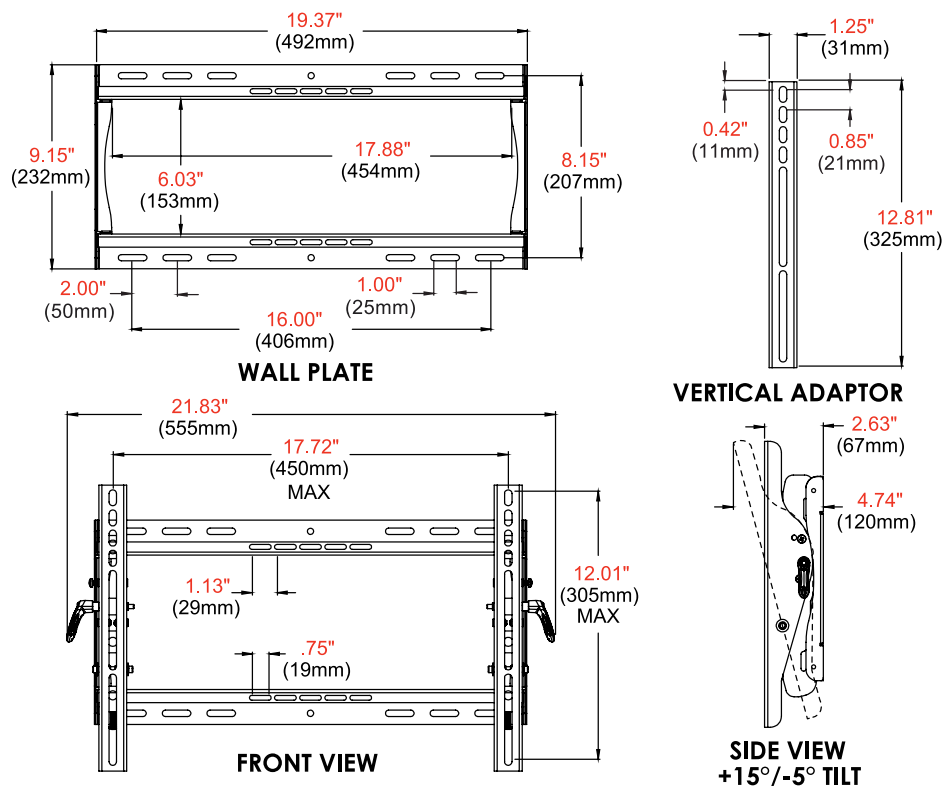

PT640 Paramount™ Universal Tilt Wall Mount for 32" to 46" Displays

Product Specifications

	DIMENSIONS (W x H x D)	PRODUCT WEIGHT	LOAD CAPACITY	FINISH	AVAILABLE COLORS
PT640	21.83" x 12.81" x 2.63"-4.74" (555 x 325 x 67-120mm)	6.50lb (2.95kg)	100lb (45kg)	Scratch Resistant Fused Epoxy	Gloss Black

Package Specifications

	PACKAGE SIZE (W x H x D)	PACKAGE SHIP WEIGHT	PACKAGE UPC CODE	PACKAGE CONTENTS	UNITS IN PACKAGE
PT640	21.69" x 2.95" x 10.74" (551 x 75 x 273mm)	8.15lb (3.70kg)	735029252344	Wall Mount, Wall and Display Installation Hardware, Installation Instructions	1

Accessories

- **ACC309:** Video Conference Shelf
- **ACC415:** 4-pack Metal Stud Fastener Kit
- **ACC925:** Security Fasteners for V200x200 to V800x400 Mounts
- **ACC-M835:** Security Fast-Pack, M8x25 & M8x35
- **ACC-UCM:** Universal AV Component Mount
- **ACC-V600X:** 600mm Extension for 400mm Adaptors
- **ACC-V900X:** 600, 800 or 900mm Extension for 400mm Adaptors
- **ACC-WMVCs:** Video Conferencing Shelf
- **ACSBR1:** Universal Sound Bar Mounting Kit
- **ESHV models:** AV Wall Shelves
- **IBA4-W:** Easy Mount Recessed Low Voltage Cable Plate
- **IBA5-W:** Recessed Low Voltage Media Plate w/ Duplex Surge Protector
- **IB14X9-W:** 14"x9" In-Wall Box
- **IB14X9-AC-W:** 14"x9" In-Wall Box with Duplex Surge Protector
- **IB14X14-W:** 14"x14" In-Wall Box
- **IB14X14-AC-W:** 14"x14" In-Wall Box with Duplex Surge Protector

Architect Specifications

The Paramount™ Tilt Wall Mount shall be a Peerless-AV model PT640 and shall be located where indicated on the plans. Assembly and installation shall be done according to instructions provided by the manufacturer.

Visit peerless-av.com to see the complete line of AV solutions from Peerless-AV, including outdoor displays, kiosks, display mounts, projector mounts, carts/stands, and a full assortment of accessories.

Peerless-AV
2300 White Oak Circle
Aurora, IL 60502
USA
(800) 865-2112
(630) 375-5100

Peerless-AV EMEA
Unit 2 Curo Park
Frogmore, St. Albans
Hertfordshire, AL2 2DD
United Kingdom
+44 (0) 1923 200 100

Peerless-AV B.V.
Papendorpseweg 75
3528 BJ Utrecht
The Netherlands
+31 (0) 70 770 8037

Peerless-AV Latin America
Av. de las Industrias 413
Parque Industrial Escobedo
General Escobedo, N.L.,
México, 66062
+52 (81) 8384-8300