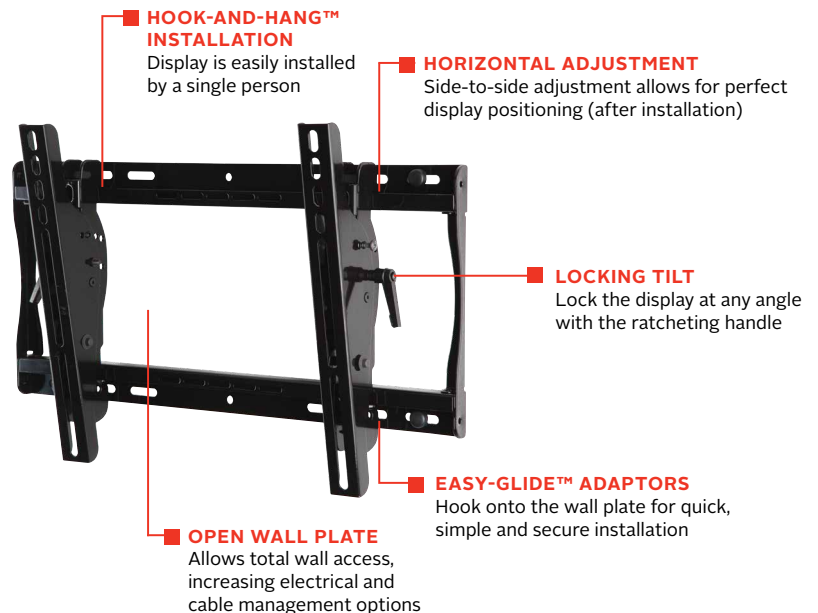

PT640

Mounting Pattern
450 x 305mm
(17.72" x 12.01")

Max Load
100lb
(45kg)

PARAMOUNT™

Universal Tilt Wall Mount

FOR 32" TO 46" DISPLAYS*

The Paramount™ series wall mounts provide versatile and multi-functional features. With PT640, a low-profile design positions the display just 2.63" (67mm) from the wall. The Hook-and-Hang™ system offers easy, one-person installation of the display. The Easy-Glide™ adaptors hook onto the wall plate for a quick, simple, and secure installation. After installation, achieve perfect display positioning with side-to-side adjustment capabilities. A ratcheting handle provides locking tilt capability for quick adjustments to the amount of tilt, reducing glare and optimizing the viewing angle. Lock the tilt angle to prevent tampering or moving with the IncreLok™ tilt technology.

- Universal mount fits displays with mounting patterns up to 450 x 305mm (17.72" W x 12.01" H) and accommodates up to 400 x 300mm VESA® mounting patterns
- Adjustable 15° forward tilt and 5° backward tilt for finding the optimal viewing angle
- Easy-Grip™ ratcheting handle locks tilt angle into place
- Included IncreLok™ feature offers fixed tilt lock in 5° increments when used
- Horizontal display adjustment up to 6.00" (152mm) for centering display on wall
- Landscape to portrait mounting options increases installation versatility. Please check display dimensions against the wall plate when used in portrait mode**
- Includes all necessary wall and display attachment hardware
- Design is UL listed and tested to four times stated load capacity

**Requires display to be removed and reset on mount

PT640 Paramount™ Universal Tilt Wall Mount for 32" to 46" Displays

Product Specifications

	DIMENSIONS (W x H x D)	PRODUCT WEIGHT	LOAD CAPACITY	FINISH	AVAILABLE COLORS
PT640	21.83" x 12.81" x 2.63"-4.74" (555 x 325 x 67-120mm)	6.50lb (2.95kg)	100lb (45kg)	Scratch Resistant Fused Epoxy	Gloss Black