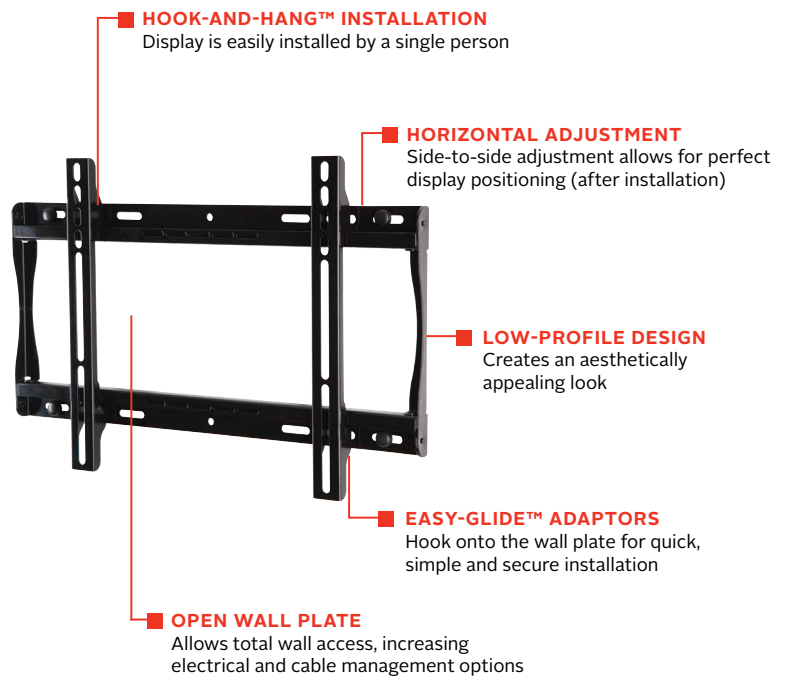

PF640

Mounting Pattern
450 x 305mm
(17.72" x 12.01")

Max Load
100lb
(45kg)

PARAMOUNT™ Universal Flat Wall Mount

FOR 32" TO 46" DISPLAYS*

The Paramount™ series wall mounts provide versatile and multi-functional features. With PF640, a low-profile design positions the display just 1.26" (32mm) from the wall. The Hook-and-Hang™ system offers easy, one-person installation of the display. The Easy-Glide™ adaptors hook onto the wall plate for a quick, simple, and secure installation. After installation, achieve perfect display positioning with side-to-side adjustment capabilities.

- Universal mount fits displays with mounting patterns up to 450 x 305mm (17.72" W x 12.01" H) and accommodates up to 400 x 300mm VESA® mounting patterns
- Low-profile design holds display only 1.26" (32mm)
- Horizontal display adjustment up to 6.00" (152mm) for centering display on wall
- Landscape to portrait mounting options increases installation versatility. Please check display dimensions against the wall plate when used in portrait mode**
- Includes all necessary wall and display attachment hardware
- Design is UL listed and tested to four times stated load capacity
- Works with thinner displays, such as OLED

Low-profile design for a sleek, yet compact installation.

Comes in color packaging with included installation hardware and easy to follow instructions.

Please visit peerless-av.com/en-us/patents for patent information.

**Requires display to be removed and reset on mount

✉ info@peerless-av.com

🌐 peerless-av.com

peerless-AV®
Driving Technology Through Innovation

PF640 Paramount™ Universal Flat Wall Mount for 32" to 46" Displays