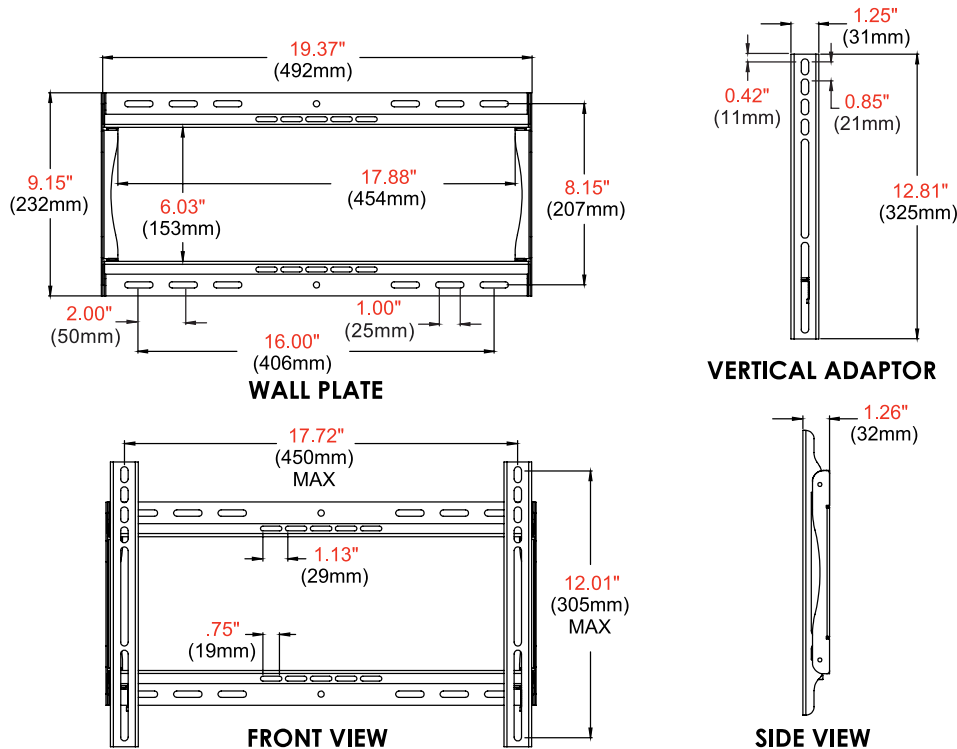

PF640 Paramount™ Universal Flat Wall Mount for 32" to 46" Displays

Product Specifications

	DIMENSIONS (W x H x D)	PRODUCT WEIGHT	LOAD CAPACITY	FINISH	AVAILABLE COLORS
PF640	19.37" x 12.81" x 1.26" (492 x 325 x 32mm)	3.65lb (1.66kg)	100lb (45kg)	Scratch Resistant Fused Epoxy	Gloss Black

Package Specifications

	PACKAGE SIZE (W x H x D)	PACKAGE SHIP WEIGHT	PACKAGE UPC CODE	PACKAGE CONTENTS	UNITS IN PACKAGE
PF640	21.69" x 1.57" x 10.71" (551 x 40 x 272mm)	5.20lb (2.36kg)	735029252344	Wall Mount, Wall and Display Installation Hardware, Installation Instructions	1

Accessories

- **ACC309:** Video Conference Shelf
- **ACC415:** 4-pack Metal Stud Fastener Kit
- **ACC925:** Security Fasteners for V200x200 to V800x400 Mounts
- **ACC-M835:** Security Fast-Pack, M8x25 & M8x35
- **ACC-UCM:** Universal AV Component Mount
- **ACC-V600X:** 600mm Extension for 400mm Adaptors
- **ACC-V900X:** 600, 800 or 900mm Extension for 400mm Adaptors
- **ACC-WMVCs:** Video Conferencing Shelf
- **ACSB1:** Universal Sound Bar Mounting Kit
- **ESHV models:** AV Wall Shelves
- **IBA4-W:** Easy Mount Recessed Low Voltage Cable Plate
- **IBA5-W:** Recessed Low Voltage Media Plate w/ Duplex Surge Protector
- **IB14X9-W:** 14"x9" In-Wall Box
- **IB14X9-AC-W:** 14"x9" In-Wall Box with Duplex Surge Protector
- **IB14X14-W:** 14"x14" In-Wall Box
- **IB14X14-AC-W:** 14"x14" In-Wall Box with Duplex Surge Protector

All dimensions = inch (mm)

Architect Specifications

The Paramount™ Universal Flat Wall Mount shall be a Peerless-AV model PF640 and shall be located where indicated on the plans. Assembly and installation shall be done according to instructions provided by the manufacturer.

Visit peerless-av.com to see the complete line of AV solutions from Peerless-AV, including outdoor displays, kiosks, display mounts, projector mounts, carts/stands, and a full assortment of accessories.

Peerless-AV
2300 White Oak Circle
Aurora, IL 60502
USA
(800) 865-2112
(630) 375-5100

Peerless-AV EMEA
Unit 2 Curo Park
Frogmore, St. Albans
Hertfordshire, AL2 2DD
United Kingdom
+44 (0) 1923 200 100

Peerless-AV B.V.
Papendorpsweg 75
3528 BJ Utrecht
The Netherlands
+31 (0) 70 770 8037

Peerless-AV Latin America
Av. de las Industrias 413
Parque Industrial Escobedo
General Escobedo, N.L.,
México, 66062
+52 (81) 8384-8300