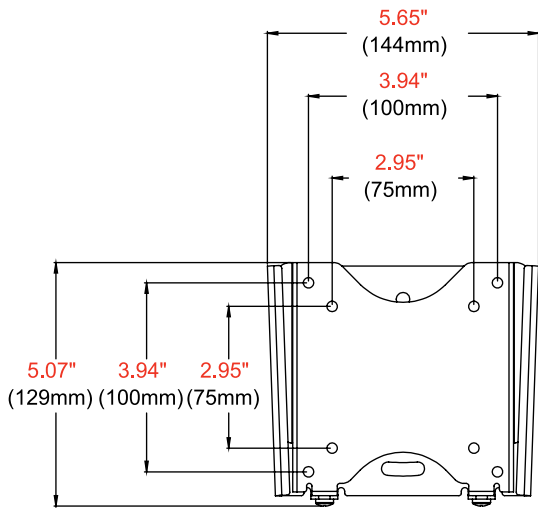

- Accommodates 75 x 75 or 100 x 100mm VESA® mounting patterns
- Slim design positions the display only 0.64" (16mm) from the wall
- Easily install the mount to the wall with just two screws
- Includes all necessary wall and display attachment hardware
- Display adaptor plate simply slides into the wall plate for a quick and easy installation
- Design is UL listed and tested to four times stated load capacity

PF630	Paramount™ Flat Wall Mount for 10" to 29" Displays
--------------	--

Product Specifications

	DIMENSIONS (W x H x D)	PRODUCT WEIGHT	LOAD CAPACITY	FINISH	AVAILABLE COLORS
PF630	5.65" x 5.07" x 0.64" (144 x 129 x 16mm)	1.20lb (0.54kg)	50lb (23kg)	Scratch Resistant Fused Epoxy	Gloss Black

Package Specifications

	PACKAGE SIZE (W x H x D)	PACKAGE SHIP WEIGHT	PACKAGE UPC CODE	PACKAGE CONTENTS	UNITS IN PACKAGE
PF630	5.91" x 2.60" x 7.24" (150 x 66 x 184mm)	1.75lb (0.80kg)	735029252337	Wall Mount, Wall and Display Installation Hardware, Installation Instructions	1

All dimensions = **inch** (mm)

TOP VIEW

FRONT VIEW

SIDE VIEW

WALL PLATE DETAIL

Architect Specifications

The Paramount™ Flat Wall Mount shall be a Peerless-AV model PF630 and shall be located where indicated on the plans. Assembly and installation shall be done according to instructions provided by the manufacturer.