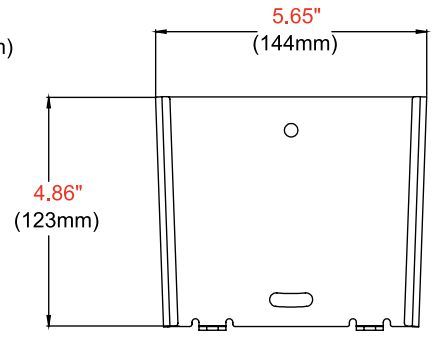

- Accommodates 75 x 75 or 100 x 100mm VESA® mounting patterns
- Slim design positions the display only 0.64" (16mm) from the wall
- Easily install the mount to the wall with just two screws
- Includes all necessary wall and display attachment hardware
- Display adaptor plate simply slides into the wall plate for a quick and easy installation
- Design is UL listed and tested to four times stated load capacity

PF630	Paramount™ Flat Wall Mount for 10" to 29" Displays
--------------	--

Product Specifications

	DIMENSIONS (W x H x D)	PRODUCT WEIGHT	LOAD CAPACITY	FINISH	AVAILABLE COLORS
PF630	5.65" x 5.07" x 0.64" (144 x 129 x 16mm)	1.20lb (0.54kg)	50lb (23kg)	Scratch Resistant Fused Epoxy	Gloss Black

Package Specifications

	PACKAGE SIZE (W x H x D)	PACKAGE SHIP WEIGHT	PACKAGE UPC CODE	PACKAGE CONTENTS	UNITS IN PACKAGE
PF630	5.91" x 2.60" x 7.24" (150 x 66 x 184mm)	1.75lb (0.80kg)	735029252337	Wall Mount, Wall and Display Installation Hardware, Installation Instructions	1

All dimensions = **inch** (mm)

TOP VIEW

FRONT VIEW

SIDE VIEW

WALL PLATE DETAIL

Architect Specifications

The Paramount™ Flat Wall Mount shall be a Peerless-AV model PF630 and shall be located where indicated on the plans. Assembly and installation shall be done according to instructions provided by the manufacturer.