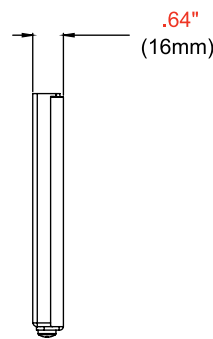

- Accommodates 75 x 75 or 100 x 100mm VESA® mounting patterns
- Slim design positions the display only 0.64" (16mm) from the wall
- Easily install the mount to the wall with just two screws
- Includes all necessary wall and display attachment hardware
- Display adaptor plate simply slides into the wall plate for a quick and easy installation
- Design is UL listed and tested to four times stated load capacity

PF630	Paramount™ Flat Wall Mount for 10" to 29" Displays
--------------	--

Product Specifications

	DIMENSIONS (W x H x D)	PRODUCT WEIGHT	LOAD CAPACITY	FINISH	AVAILABLE COLORS
PF630	5.65" x 5.07" x 0.64" (144 x 129 x 16mm)	1.20lb (0.54kg)	50lb (23kg)	Scratch Resistant Fused Epoxy	Gloss Black

Package Specifications

	PACKAGE SIZE (W x H x D)	PACKAGE SHIP WEIGHT	PACKAGE UPC CODE	PACKAGE CONTENTS	UNITS IN PACKAGE
PF630	5.91" x 2.60" x 7.24" (150 x 66 x 184mm)	1.75lb (0.80kg)	735029252337	Wall Mount, Wall and Display Installation Hardware, Installation Instructions	1

All dimensions = **inch** (mm)

TOP VIEW

FRONT VIEW

SIDE VIEW

WALL PLATE DETAIL

Architect Specifications

The Paramount™ Flat Wall Mount shall be a Peerless-AV model PF630 and shall be located where indicated on the plans. Assembly and installation shall be done according to instructions provided by the manufacturer.