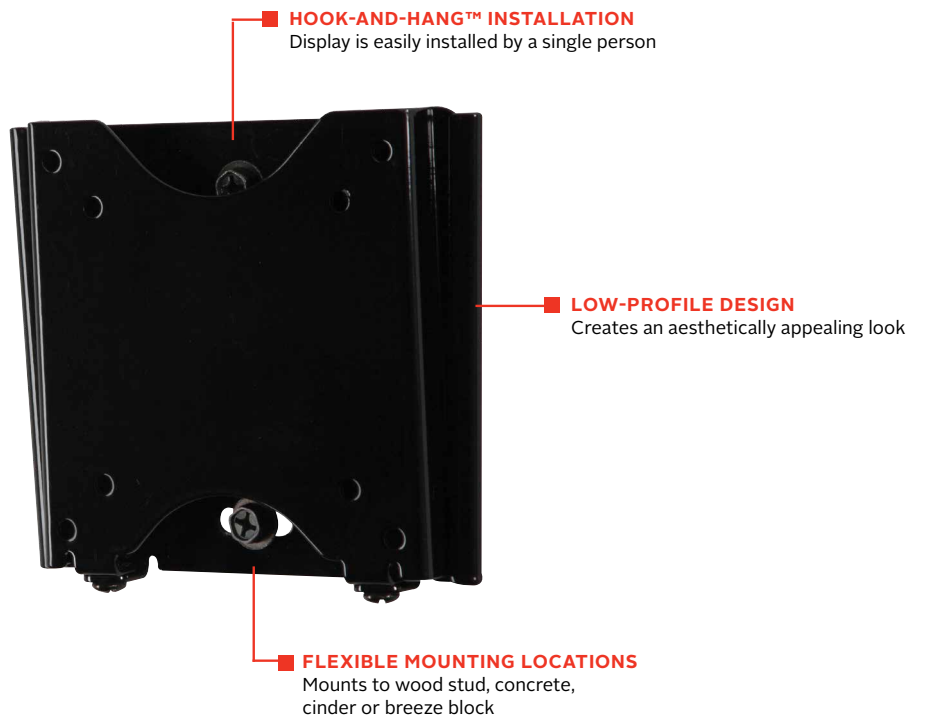

PF630

	Mounting Pattern		Max Load
	75 x 75, 100 x 100mm		50lb (23kg)

PARAMOUNT™ Flat Wall Mount

FOR 10" TO 29" DISPLAYS*

The Paramount™ series wall mounts provide versatile and multi-functional features. With PF630, a low-profile design positions the display just 0.64" (16mm) from the wall. The Hook-and-Hang™ system offers easy, one-person installation of the display.

- Accommodates 75 x 75 or 100 x 100mm VESA® mounting patterns
- Slim design positions the display only 0.64" (16mm) from the wall
- Easily install the mount to the wall with just two screws
- Includes all necessary wall and display attachment hardware
- Display adaptor plate simply slides into the wall plate for a quick and easy installation
- Design is UL listed and tested to four times stated load capacity

Low-profile design for a sleek, yet compact installation.

Comes in color packaging with included installation hardware and easy to follow instructions.

Please visit peerless-av.com/en-us/patents for patent information.

PF630	Paramount™ Flat Wall Mount for 10" to 29" Displays
--------------	--

Product Specifications

	DIMENSIONS (W x H x D)	PRODUCT WEIGHT	LOAD CAPACITY	FINISH	AVAILABLE COLORS
PF630	5.65" x 5.07" x 0.64" (144 x 129 x 16mm)	1.20lb (0.54kg)	50lb (23kg)	Scratch Resistant Fused Epoxy	Gloss Black