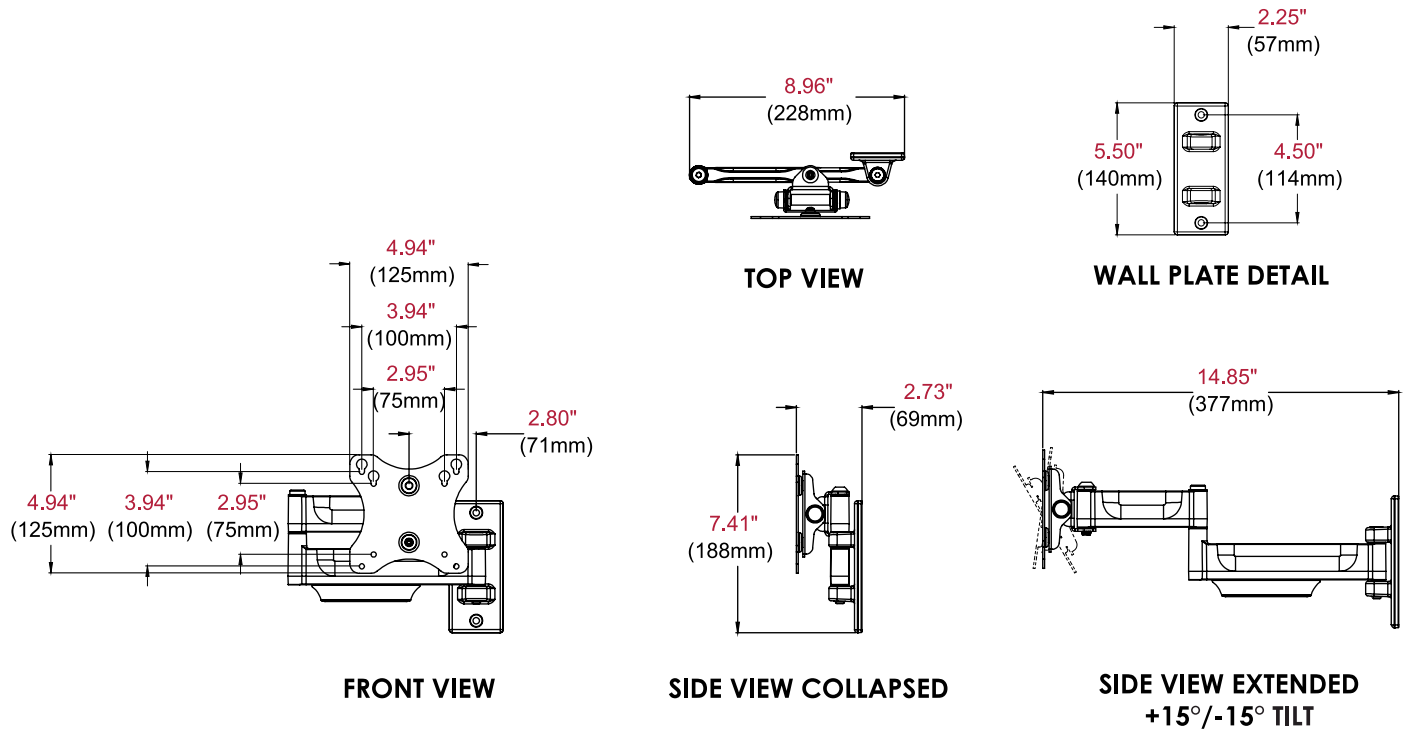

PA730

	Mounting Pattern 75 x 75, 100 x 100mm		Max Load 25lb (11kg)
--	--	--	-----------------------------------

PARAMOUNT™

Articulating Wall Mount

FOR 10" TO 29" DISPLAYS

The Paramount™ series wall mounts provide versatile and multi-functional features. With PA730, extend the display up to 14.85" (377mm) or fully-retract it to just 2.73" (69mm) from the wall for the perfect viewing angle. The Hook-and-Hang™ system offers easy, one-person installation of the display. One-Touch™ tilt technology offers ±15° vertical tilt movement for the ideal viewing angle. Integrated cable management protects, contains and conceals cables for a clean installation.

- Accommodates 75 x 75 or 100 x 100mm VESA® mounting patterns
- Extends 14.85" (377mm) from the wall
- Retracts to 2.73" (69mm) to save space
- One-Touch™ tilt mechanism offers ±15° of tilt angle adjustment
- ±5° of roll for post installation display leveling
- ±90° of pivot
- Design is UL listed and tested to four times stated load capacity

Package Specifications

	PACKAGE SIZE (W x H x D)	PACKAGE SHIP WEIGHT	PACKAGE UPC CODE	PACKAGE CONTENTS	UNITS IN PACKAGE
PA730	9.06" x 2.76" x 11.57" (230 x 70 x 294mm)	3.55lb (1.61kg)	735029251033	Wall Mount, Wall and Display Installation Hardware, Installation Instructions	1

Accessories

ACC918: Security Fasteners
ACC2X1: VESA® 200 x 100mm Adaptor Plate

ESHV models: AV Wall Shelves
WSP700/WSP701: Metal Stud Wall Plates for 16"/24" Center Metal Studs

All dimensions = inch (mm)