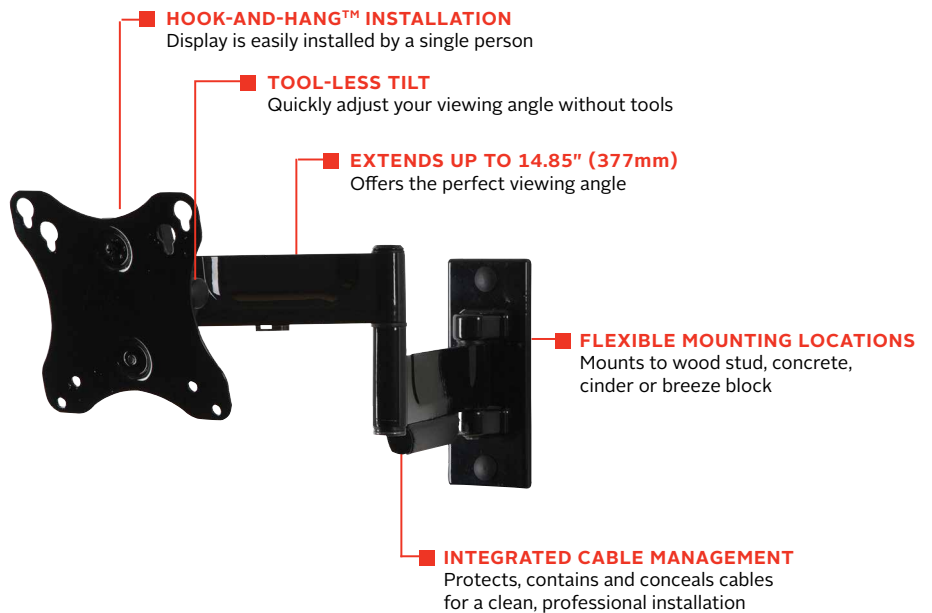

PA730

	Mounting Pattern 75 x 75, 100 x 100mm		Max Load 25lb (11kg)
--	--	--	-----------------------------------

PARAMOUNT™

Articulating Wall Mount

FOR 10" TO 29" DISPLAYS

The Paramount™ series wall mounts provide versatile and multi-functional features. With PA730, extend the display up to 14.85" (377mm) or fully-retract it to just 2.73" (69mm) from the wall for the perfect viewing angle. The Hook-and-Hang™ system offers easy, one-person installation of the display. One-Touch™ tilt technology offers ±15° vertical tilt movement for the ideal viewing angle. Integrated cable management protects, contains and conceals cables for a clean installation.

- Accommodates 75 x 75 or 100 x 100mm VESA® mounting patterns
- Extends 14.85" (377mm) from the wall
- Retracts to 2.73" (69mm) to save space
- One-Touch™ tilt mechanism offers ±15° of tilt angle adjustment
- ±5° of roll for post installation display leveling
- ±90° of pivot
- Design is UL listed and tested to four times stated load capacity

Swivel, tilt, extend or retract the display for the perfect viewing angle.

Comes in color packaging with included installation hardware and easy to follow instructions.

Please visit peerless-av.com/en-us/patents for patent information.

Package Specifications

	PACKAGE SIZE (W x H x D)	PACKAGE SHIP WEIGHT	PACKAGE UPC CODE	PACKAGE CONTENTS	UNITS IN PACKAGE
PA730	9.06" x 2.76" x 11.57" (230 x 70 x 294mm)	3.55lb (1.61kg)	735029251033	Wall Mount, Wall and Display Installation Hardware, Installation Instructions	1