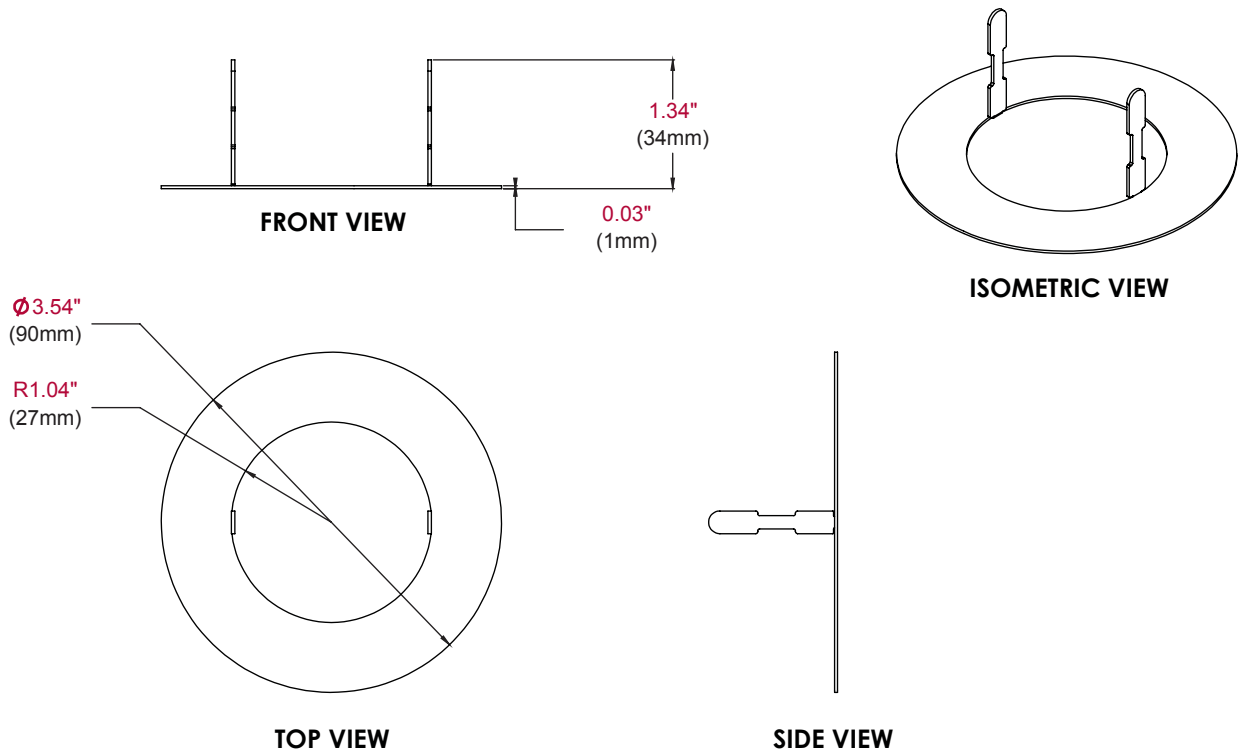

#### FEATURES

- Covers the hole around the 2" (50mm) pole in a suspended ceiling, creating a smooth transition

**MOD-ATD-W** Trim Disc for Modular Series Flat Panel Display and Projector Mounts

**Product Specifications**

	<b>DIMENSIONS (W x H x D)</b>	<b>PRODUCT WEIGHT</b>	<b>LOAD CAPACITY</b>	<b>FINISH</b>	<b>AVAILABLE COLORS</b>
<b>MOD-ATD-W</b>	3.54" x 1.34" x 3.54" (90 x 34 x 90mm)	0.1lb (0.04kg)	NA	Power coat	White

**Package Specifications**

	<b>PACKAGE SIZE (W x H x D)</b>	<b>PACKAGE SHIP WEIGHT</b>	<b>PACKAGE UPC CODE</b>	<b>PACKAGE CONTENTS</b>	<b>UNITS IN PACKAGE</b>
<b>MOD-ATD-W</b>	3.25" x 5.60" x 2.50" (82 x 142 x 63mm)	0.1lb (0.04kg)	735029279068	Trim Disc	1

All dimensions = inch (mm)

**ARCHITECTS SPECIFICATIONS**

The Trim Disc shall be a Peerless-AV model MOD-ATD-W and shall be located where indicated on the plans. Assembly and installation shall be done according to instructions provided by the manufacturer.