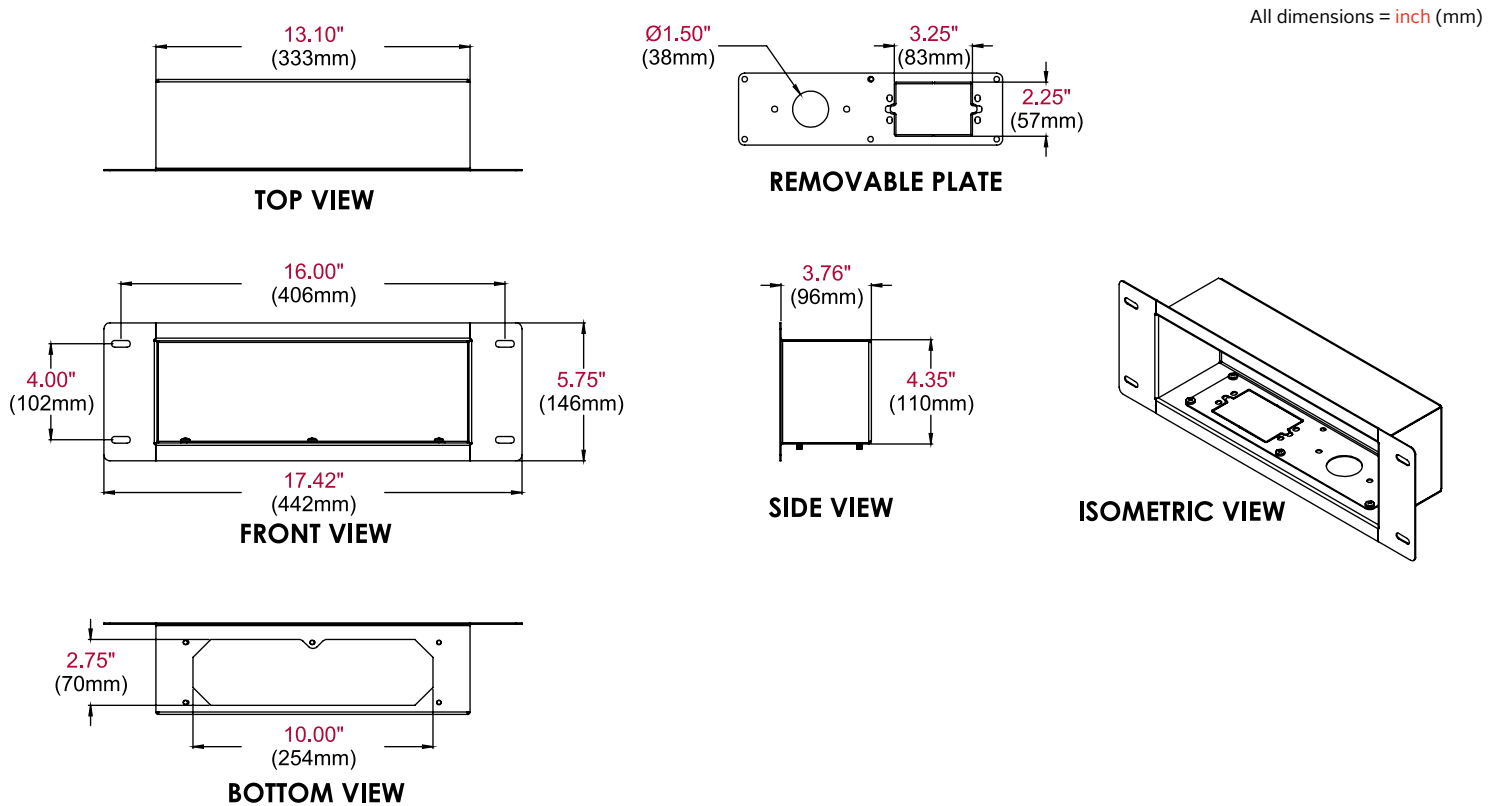

IBA3(-W) In-Wall Accessory Box for Recessed Cable Management and Power Storage

Product Specifications

	DIMENSIONS (W X H X D)	PRODUCT WEIGHT	LOAD CAPACITY	FINISH	AVAILABLE COLORS
IBA3(-W)	Usable Space: 13.10" x 4.35" x 3.76" (333 x 110 x 96mm) Overall Dimensions: 17.42" x 5.75" x 3.76" (442 x 146 x 96mm)	4.5lb (2.04kg)	25lb (11.33kg)	Scratch Resistant Fused Epoxy	IBA3: Gloss Black IBA3-W: White

Package Specifications

	PACKAGE SIZE (W X H X D)	PACKAGE SHIP WEIGHT	PACKAGE UPC CODE	PACKAGE CONTENTS	UNITS IN PACKAGE
IBA3(-W)	21.00" x 11.50" x 5.25" (533 x 292 x 133mm)	5lb (2.26kg)	IBA3: 735029275848 IBA3-W: 735029275862	Recessed Storage Accessory Box, Mounting Hardware, Cable Management Ties & Grommet	1

NOTES:
DO NOT run or pull the TV cord or other electrical cords inside the drywall. National Electrical Code (NEC) DOES NOT ALLOW the installation of the TV power cord or an extension cord behind the wall. When adding a duplex receptacle power outlet ONLY LICENSED PROFESSIONALS SHOULD INSTALL THIS PRODUCT. Be sure to install the Recessed Cable Management and Power Storage Accessory Box in accordance with the National Electrical Code (NEC) and local codes.

Accessories   **ACC415:** Metal Stud Fasteners

Architect Specifications

The In-Wall Accessory Box shall be a Peerless-AV model IBA3(-W) shall be located where indicated on the plans. Assembly and installation shall be done according to instructions provided by the manufacturer.

Visit peerless-av.com to see the complete line of AV solutions from Peerless-AV, including outdoor displays, wireless, kiosks, digital audio, display mounts, projector mounts, carts/stands, and a full assortment of accessories.

Peerless-AV
2300 White Oak Circle
Aurora, IL 60502 USA
(800) 865-2112
(630) 375-5100
Fax: (800) 359-6500

Peerless-AV EMEA
Unit 3 Watford Interchange
Colonial Way, Watford
Herts, WD24 4WP
United Kingdom
+44 (0) 1923 200100
Fax: +44 (0) 1923 200101

Peerless-AV Latin America
Ave de las Industrias 413
Parque Industrial Escobedo
Escobedo, N.L.,
Mexico 66062
+52 (81) 8384-8300
Fax: +52 (81) 8384-8360