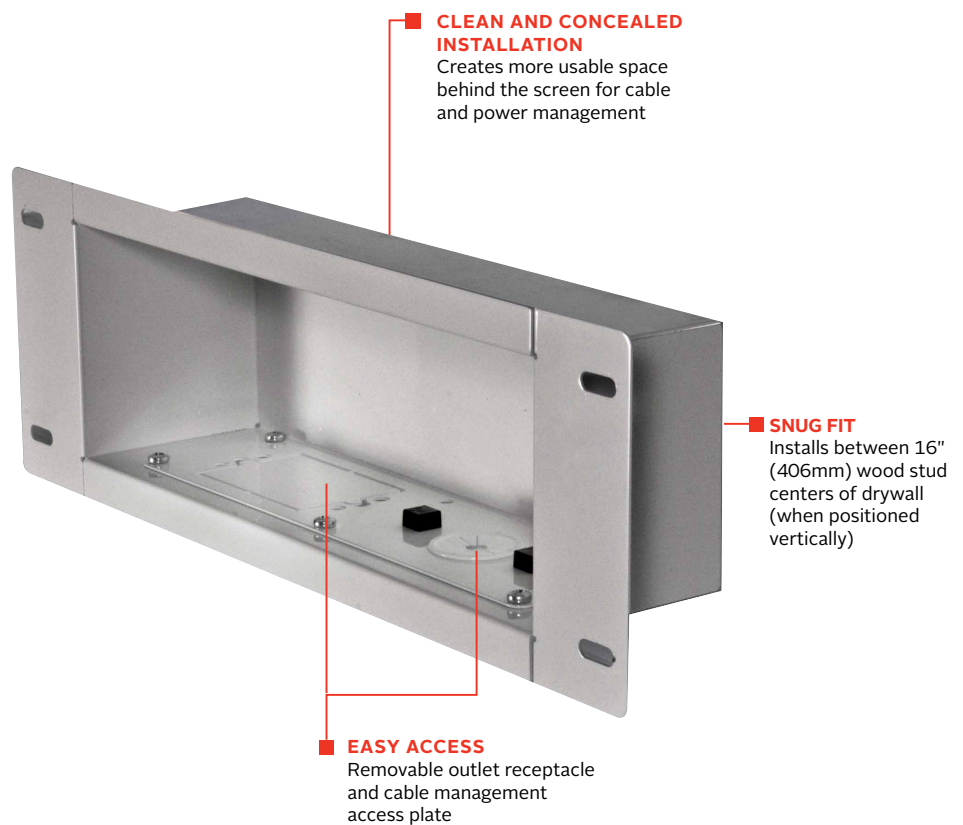

IBA3
IBA3-W

Max Load
25lb (11.3kg)

In-Wall Accessory Box

FOR RECESSED CABLE MANAGEMENT AND POWER STORAGE

Peerless-AV's In-Wall Accessory Box allows cables and cords to become virtually invisible. When combined with a Peerless-AV® wall mount, the In-Wall Accessory Box provides the perfect behind-the-screen solution to conceal unsightly power and low voltage cables, like HDMI or RCA, behind flat panel displays, audio components or other devices. Complete with a receptacle knock-out for adding a duplex power module (not included), the IBA3 creates a professional look in any setting.

- Low-profile design fits behind the thinnest mounts and flat panel displays
- Component cables routed inside the wall
- Sleek design makes outside cable covers unnecessary
- Heavy gauge cold rolled steel construction
- Cable ties and grommet included for an organized finish
- Can be mounted horizontally or vertically for better positioning

IBA3(-W) In-Wall Accessory Box for Recessed Cable Management and Power Storage

Product Specifications

	DIMENSIONS (W X H X D)	PRODUCT WEIGHT	LOAD CAPACITY	FINISH	AVAILABLE COLORS
IBA3(-W)	Usable Space: 13.10" x 4.35" x 3.76" (333 x 110 x 96mm) Overall Dimensions: 17.42" x 5.75" x 3.76" (442 x 146 x 96mm)	4.5lb (2.04kg)	25lb (11.33kg)	Scratch Resistant Fused Epoxy	IBA3: Gloss Black IBA3-W: White

NOTES:
DO NOT run or pull the TV cord or other electrical cords inside the drywall. National Electrical Code (NEC) DOES NOT ALLOW the installation of the TV power cord or an extension cord behind the wall. When adding a duplex receptacle power outlet ONLY LICENSED PROFESSIONALS SHOULD INSTALL THIS PRODUCT. Be sure to install the Recessed Cable Management and Power Storage Accessory Box in accordance with the National Electrical Code (NEC) and local codes.