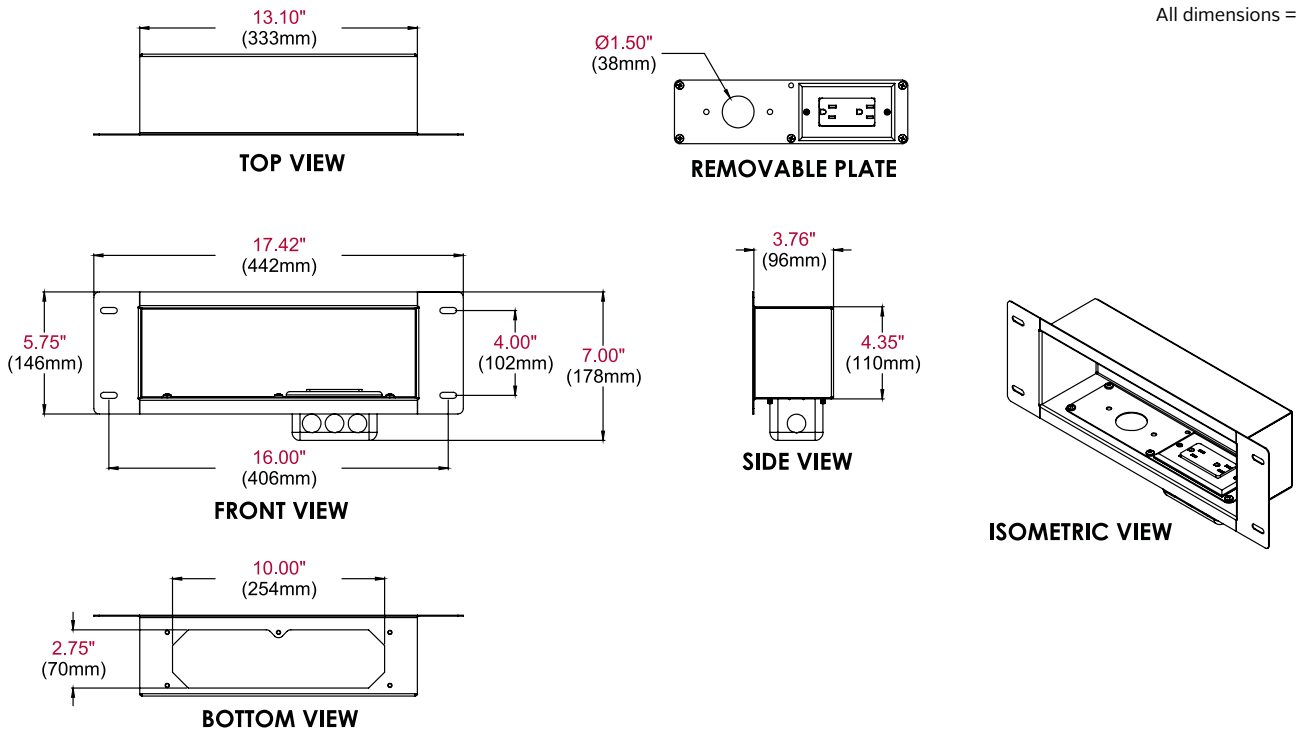

Package Specifications

	PACKAGE SIZE (W x H x D)	PACKAGE SHIP WEIGHT	PACKAGE UPC CODE	PACKAGE CONTENTS	UNITS IN PACKAGE
IBA3AC(-W)	21.00" x 11.50" x 5.25" (533 x 292 x 133mm)	6lb (2.72kg)	IBA3AC: 735029275855 IBA3AC-W: 735029275879	Recessed Storage Accessory Box, Leviton Smart Grid® Tamper Resistant Duplex Receptacle, Galvanized Outlet Box with Knock Outs, Mounting Hardware, Cable Management Ties and Grommet	1

NOTES:
DO NOT run or pull the TV cord or other electrical cords inside the drywall. National Electrical Code (NEC) DOES NOT ALLOW the installation of the TV power cord or an extension cord behind the wall. When adding a duplex receptacle power outlet ONLY LICENSED PROFESSIONALS SHOULD INSTALL THIS PRODUCT. Be sure to install the Recessed Cable Management and Power Storage Accessory Box in accordance with the National Electrical Code (NEC) and local codes.

Leviton Smart Grid® Model# T5280-E (black) & T5280-W (white) Specifications:
Joules Rating – 720
Dielectric Voltage – Withstands 2000V per UL498
Max Surge Current – L-N: 18kA, L-G: 9kA, N-G: 9kA
SCCR – 5000A
MCOV – 150V rms
Alarm Indicator – LED Light
For further information see website www.leviton.com

Accessories

ACC415: Metal Stud Fasteners

Architect Specifications

The In-Wall Accessory Box with 125V Duplex Power Receptacle shall be a Peerless-AV model IBA3AC(-W) shall be located where indicated on the plans. Assembly and installation shall be done according to instructions provided by the manufacturer.

Visit peerless-av.com to see the complete line of AV solutions from Peerless-AV, including outdoor displays, wireless, kiosks, digital audio, display mounts, projector mounts, carts/stands, and a full assortment of accessories.

Peerless-AV
2300 White Oak Circle
Aurora, IL 60502 USA
(800) 865-2112
(630) 375-5100
Fax: (800) 359-6500

Peerless-AV EMEA
Unit 3 Watford Interchange
Colonial Way, Watford
Herts, WD24 4WP
United Kingdom
+44 (0) 1923 200100
Fax: +44 (0) 1923 200101

Peerless-AV Latin America
Ave de las Industrias 413
Parque Industrial Escobedo
Escobedo, N.L.,
Mexico 66062
+52 (81) 8384-8300
Fax: +52 (81) 8384-8360