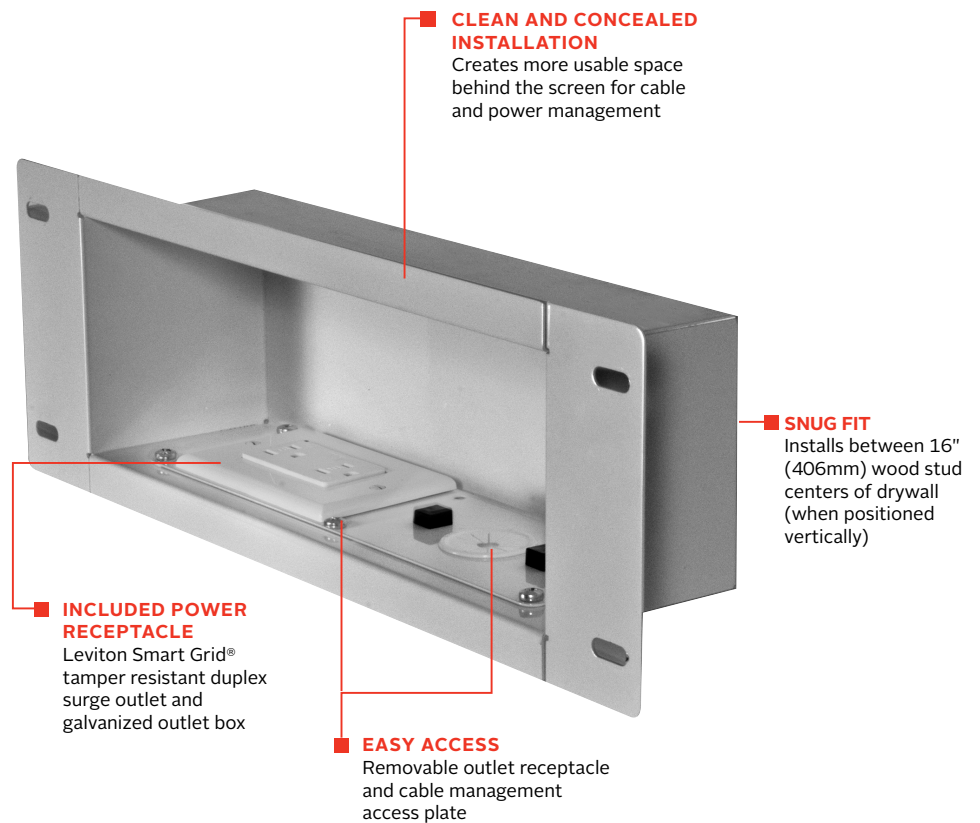

IBA3AC
IBA3AC-W

Max Load
25b (11.3kg)

In-Wall Accessory Box with 125V Duplex Power Receptacle

FOR RECESSED CABLE MANAGEMENT AND POWER STORAGE

Peerless-AV's In-Wall Accessory Box with 125V Duplex Power Receptacle allows cables and cords to become virtually invisible. When combined with a Peerless-AV® wall mount, the In-Wall Accessory Box provides the perfect behind-the-screen solution to conceal unsightly power and low voltage cables, like HDMI or RCA, behind flat panel displays, audio components or other devices. Complete with a receptacle knock-out for adding included duplex power module, the IBA3AC creates a professional look in any setting.

- 15 Amp/125 Volt duplex receptacle power source with surge protection with NEMA 5-15R
- Low-profile design fits behind the thinnest mounts and flat panel displays
- Component cables routed inside the wall
- Sleek design makes outside cable covers unnecessary
- Heavy gauge cold rolled steel construction
- Cable ties and grommet included for an organized finish
- Can be mounted horizontally or vertically for better positioning

IBA3AC(-W) In-Wall Accessory Box with 125V Duplex Power Receptacle for Recessed Cable Management and Power Storage

Product Specifications

	DIMENSIONS (W X H X D)	PRODUCT WEIGHT	LOAD CAPACITY	FINISH	AVAILABLE COLORS
IBA3AC(-W)	Usable Space: 13.10" x 4.35" x 3.76" (333 x 110 x 96mm) Overall Dimensions: 17.42" x 5.75" x 3.76" (442 x 146 x 96mm)	5.5lb (2.49kg)	25lb (11.33kg)	Scratch Resistant Fused Epoxy	IBA3AC: Gloss Black IBA3AC-W: White

Package Specifications

	PACKAGE SIZE (W x H x D)	PACKAGE SHIP WEIGHT	PACKAGE UPC CODE	PACKAGE CONTENTS	UNITS IN PACKAGE
IBA3AC(-W)	21.00" x 11.50" x 5.25" (533 x 292 x 133mm)	6lb (2.72kg)	IBA3AC: 735029275855 IBA3AC-W: 735029275879	Recessed Storage Accessory Box, Leviton Smart Grid® Tamper Resistant Duplex Receptacle, Galvanized Outlet Box with Knock Outs, Mounting Hardware, Cable Management Ties and Grommet	1