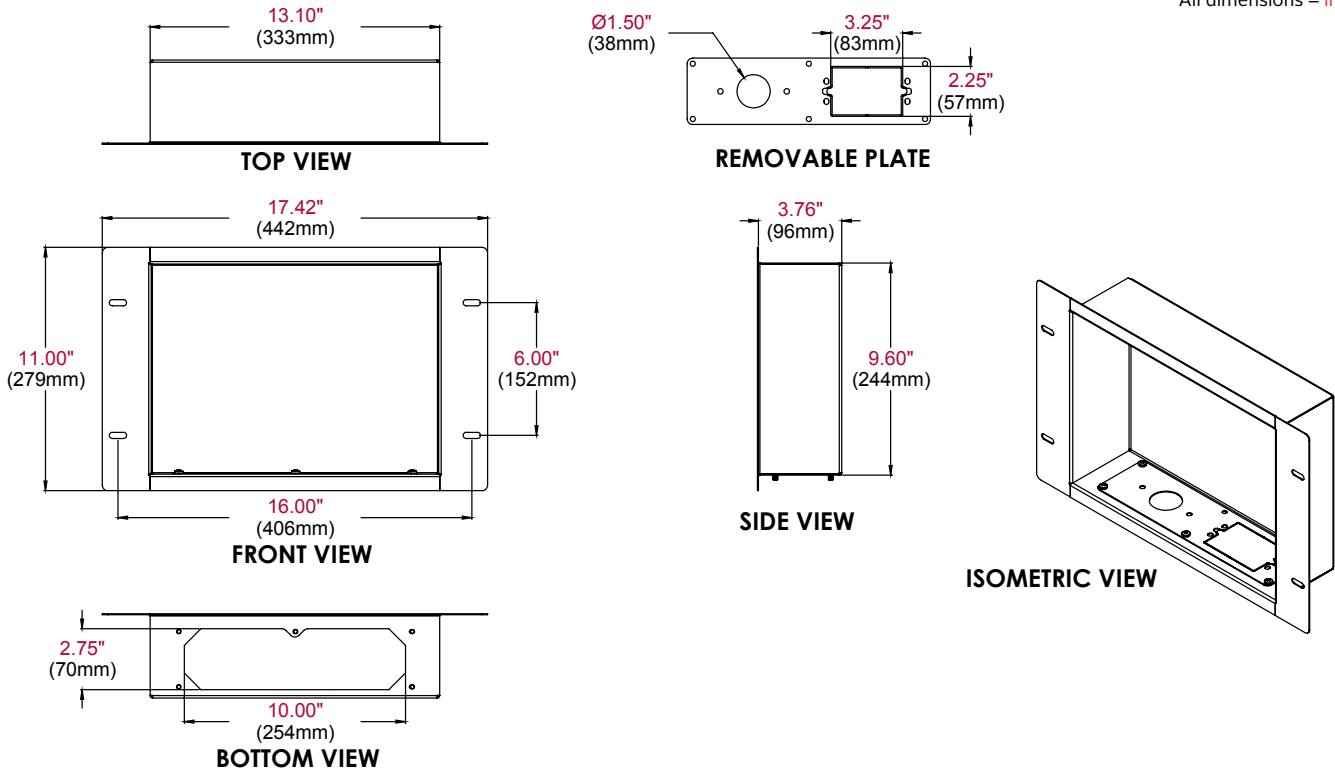

IBA2(-W) In-Wall Accessory Box for Recessed Cable Management and Power Storage

Product Specifications

	DIMENSIONS (W X H X D)	PRODUCT WEIGHT	LOAD CAPACITY	FINISH	AVAILABLE COLORS
IBA2(-W)	Usable Space: 13.10" x 9.60" x 3.76" (333 x 244 x 96mm) Overall Dimensions: 17.42" x 11.00" x 3.76" (442 x 279 x 96mm)	5.5lb (2.49kg)	25lb (11.33kg)	Scratch Resistant Fused Epoxy	IBA2: Gloss Black IBA2-W: White

Package Specifications

	PACKAGE SIZE (W x H x D)	PACKAGE SHIP WEIGHT	PACKAGE UPC CODE	PACKAGE CONTENTS	UNITS IN PACKAGE
IBA2(-W)	20.50" x 12.50" x 4.50" (520 x 317 x 114mm)	6.5lb (2.94kg)	IBA2: 735029275800 IBA2-W: 735029275824	Recessed Storage Accessory Box, Mounting Hardware, Cable Management Ties & Grommet	1

NOTES:
DO NOT run or pull the TV cord or other electrical cords inside the drywall. National Electrical Code (NEC) DOES NOT ALLOW the installation of the TV power cord or an extension cord behind the wall. When adding a duplex receptacle power outlet ONLY LICENSED PROFESSIONALS SHOULD INSTALL THIS PRODUCT. Be sure to install the Recessed Cable Management and Power Storage Accessory Box in accordance with the National Electrical Code (NEC) and local codes.

Accessories   **ACC415:** Metal Stud Fasteners

All dimensions = inch (mm)

Architect Specifications

The In-Wall Accessory Box shall be a Peerless-AV model IBA2(-W) shall be located where indicated on the plans. Assembly and installation shall be done according to instructions provided by the manufacturer.

Visit peerless-av.com to see the complete line of AV solutions from Peerless-AV, including outdoor displays, wireless, kiosks, digital audio, display mounts, projector mounts, carts/stands, and a full assortment of accessories.

Peerless-AV
2300 White Oak Circle
Aurora, IL 60502 USA
(800) 865-2112
(630) 375-5100
Fax: (800) 359-6500

Peerless-AV EMEA
Unit 3 Watford Interchange
Colonial Way, Watford
Herts, WD24 4WP
United Kingdom
+44 (0) 1923 200100
Fax: +44 (0) 1923 200101

Peerless-AV Latin America
Ave de las Industrias 413
Parque Industrial Escobedo
Escobedo, N.L.,
Mexico 66062
+52 (81) 8384-8300
Fax: +52 (81) 8384-8360