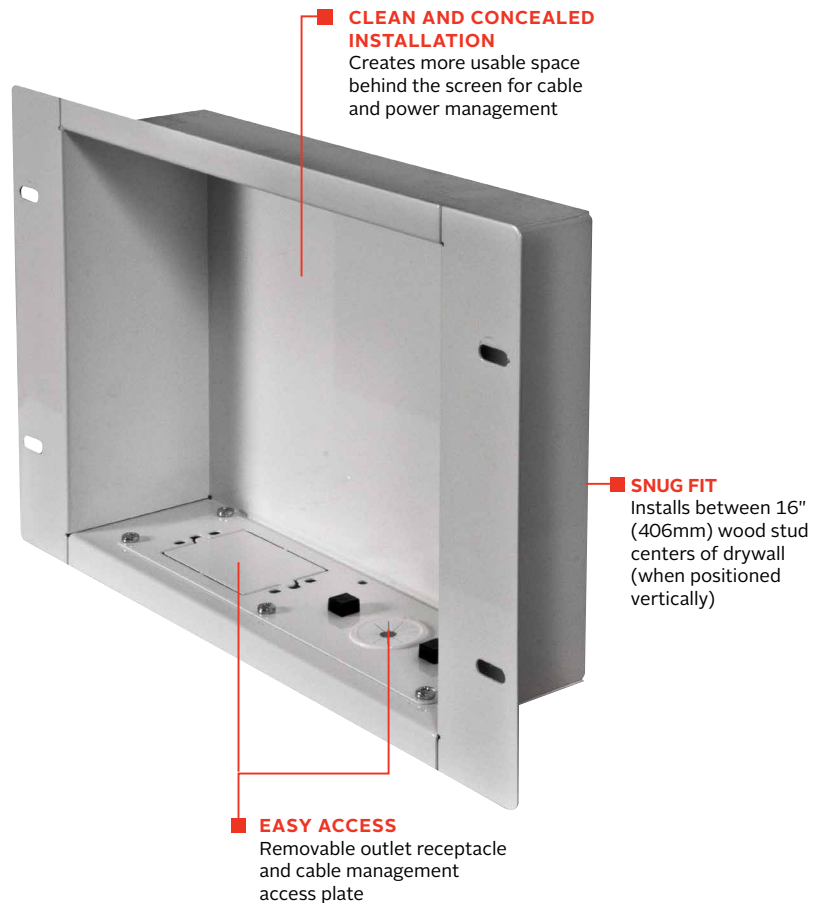

IBA2 IBA2-W

Max Load
25lb (11.3kg)

In-Wall Accessory Box

FOR RECESSED CABLE MANAGEMENT AND POWER STORAGE

Peerless-AV's In-Wall Accessory Box allows cables and cords to become virtually invisible. When combined with a Peerless-AV® wall mount, the In-Wall Accessory Box provides the perfect behind-the-screen solution to conceal unsightly power and low voltage cables, like HDMI or RCA, behind flat panel displays, audio components or other devices. Complete with a receptacle knock-out for adding a duplex power module (not included), the IBA2 creates a professional look in any setting.

- Low-profile design fits behind the thinnest mounts and flat panel displays
- Component cables routed inside the wall
- Sleek design makes outside cable covers unnecessary
- Heavy gauge cold rolled steel construction
- Cable ties and grommet included for an organized finish
- Can be mounted horizontally or vertically for better positioning

IBA2(-W) In-Wall Accessory Box for Recessed Cable Management and Power Storage

Product Specifications

	DIMENSIONS (W X H X D)	PRODUCT WEIGHT	LOAD CAPACITY	FINISH	AVAILABLE COLORS
IBA2(-W)	Usable Space: 13.10" x 9.60" x 3.76" (333 x 244 x 96mm) Overall Dimensions: 17.42" x 11.00" x 3.76" (442 x 279 x 96mm)	5.5lb (2.49kg)	25lb (11.33kg)	Scratch Resistant Fused Epoxy	IBA2: Gloss Black IBA2-W: White

NOTES:
DO NOT run or pull the TV cord or other electrical cords inside the drywall. National Electrical Code (NEC) DOES NOT ALLOW the installation of the TV power cord or an extension cord behind the wall. When adding a duplex receptacle power outlet ONLY LICENSED PROFESSIONALS SHOULD INSTALL THIS PRODUCT. Be sure to install the Recessed Cable Management and Power Storage Accessory Box in accordance with the National Electrical Code (NEC) and local codes.