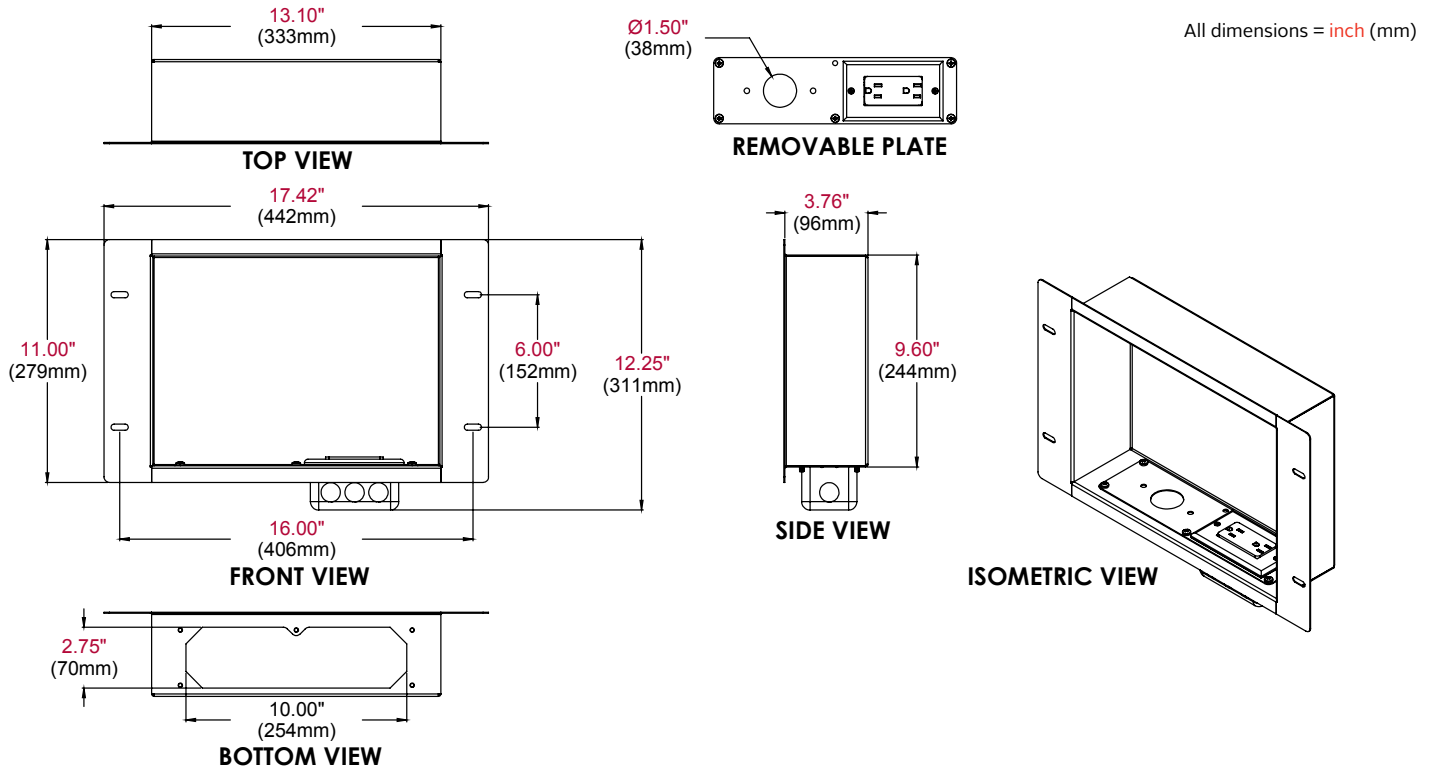

Package Specifications

	PACKAGE SIZE (W X H X D)	PACKAGE SHIP WEIGHT	PACKAGE UPC CODE	PACKAGE CONTENTS	UNITS IN PACKAGE
IBA2AC(-W)	20.50" x 12.50" x 4.50" (520 x 317 x 114mm)	7lb (3.17kg)	IBA2AC: 735029275817 IBA2AC-W: 735029275831	Recessed Storage Accessory Box, Leviton Smart Grid® Tamper Resistant Duplex Receptacle, Galvanized Outlet Box with Knock Outs, Mounting Hardware, Cable Management Ties and Grommet	1

NOTES:
DO NOT run or pull the TV cord or other electrical cords inside the drywall. National Electrical Code (NEC) DOES NOT ALLOW the installation of the TV power cord or an extension cord behind the wall. When adding a duplex receptacle power outlet ONLY LICENSED PROFESSIONALS SHOULD INSTALL THIS PRODUCT. Be sure to install the Recessed Cable Management and Power Storage Accessory Box in accordance with the National Electrical Code (NEC) and local codes.

Leviton Smart Grid® Model# T5280-E (black) & T5280-W (white) Specifications:
Joules Rating – 720
Dielectric Voltage – Withstands 2000V per UL498
Max Surge Current – L-N: 18kA, L-G: 9kA, N-G: 9kA
SCCR – 5000A
MCOV – 150V rms
Alarm Indicator – LED Light
For further information see website www.leviton.com

Accessories

ACC415: Metal Stud Fasteners

Architect Specifications

The In-Wall Accessory Box with 125V Duplex Power Receptacle shall be a Peerless-AV model IBA2AC(-W) shall be located where indicated on the plans. Assembly and installation shall be done according to instructions provided by the manufacturer.

Visit peerless-av.com to see the complete line of AV solutions from Peerless-AV, including outdoor displays, wireless, kiosks, digital audio, display mounts, projector mounts, carts/stands, and a full assortment of accessories.

Peerless-AV
2300 White Oak Circle
Aurora, IL 60502 USA
(800) 865-2112
(630) 375-5100
Fax: (800) 359-6500

Peerless-AV EMEA
Unit 3 Watford Interchange
Colonial Way, Watford
Herts, WD24 4WP
United Kingdom
+44 (0) 1923 200100
Fax: +44 (0) 1923 200101

Peerless-AV Latin America
Ave de las Industrias 413
Parque Industrial Escobedo
Escobedo, N.L.,
Mexico 66062
+52 (81) 8384-8300
Fax: +52 (81) 8384-8360