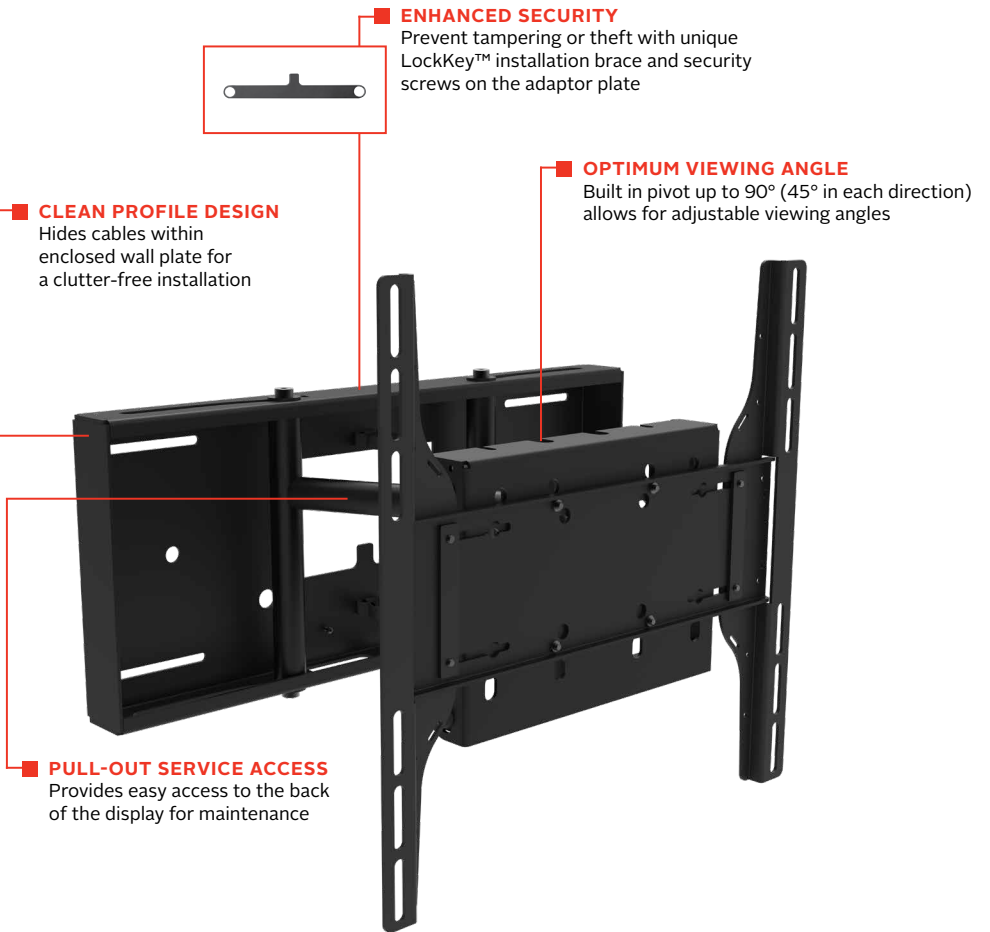

SP850-UNM

	<p>Mounting Pattern Universal Models: 400 x 400mm (15.75" x 15.75")</p>	<p>Max Load 150lb (68kg)</p>
--	--	---

SMARTMOUNT.

Pull-out Pivot Wall Mount

FOR 49" TO 65" DISPLAYS*

The SmartMount® Pull-Out Pivot Mount combines the best features of a wall mount and pivot arm into one design. When closed, the SP850-UNM acts as a flat or tilting wall mount. At only 2.73" (69mm) from the wall, its unique wall plate and built-in cable management neatly hides all components and cords. Extended, the SP850-UNM's sturdy arm construction smoothly glides the display out 11.18" (284mm) from the wall and allows the display to pivot up to 45°. The SP850-UNM is ideal in applications where the display needs to be recessed into the wall, custom framed, or aligned into a multi-display wall.

- Universal models adapt to displays with mounting holes up to 400 x 400mm (15.75" W x 15.75" H)
- IncreLok™ tilt provides tilt at 0°, 5° and 10°
- ±1° of roll for horizontal display leveling during installation
- Mounts to 16" wood studs, concrete and cinder block
- Landscape or portrait mounting options increases display versatility

✉ info@peerless-av.com
🌐 peerless-av.com

peerless-AV®
Driving Technology Through Innovation

SP850-UNM SmartMount® Pull-out Pivot Wall Mount for 49" to 65" Displays

Product Specifications

	DIMENSIONS (W x H x D)	PRODUCT WEIGHT	LOAD CAPACITY	FINISH	AVAILABLE COLORS
SP850-UNM	21.00" x 16.75" x 2.73"-11.14" (533 x 425 x 69-282mm)	4.30lb (1.95kg)	150lb (68kg)	TGIC Powder Coat	Black

Accessories

- ACC-UCM: Universal AV Component Mount
- RMI2W: Rotational Mount Interface
- WSP816/WSP820/WSP824: Metal Stud Wall Plates

All dimensions = inch (mm)

Architect Specifications

The SmartMount® Pull-out Pivot Wall Mount shall be a Peerless-AV model SP850-UNM and shall be located where indicated on the plans. Assembly and installation shall be done according to instructions provided by the manufacturer.