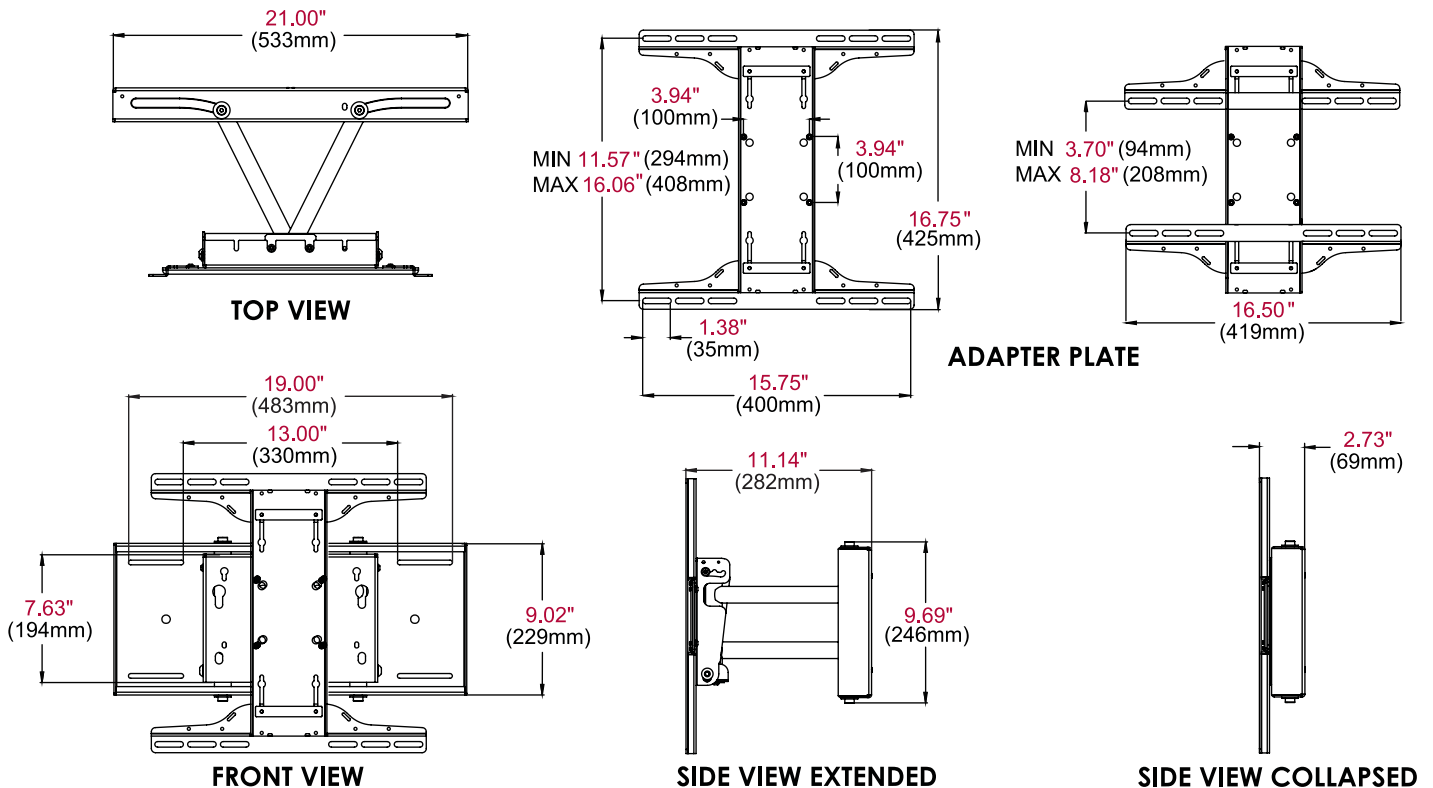

SP850-UNM SmartMount® Pull-out Pivot Wall Mount for 49" to 65" Displays

Product Specifications

	DIMENSIONS (W x H x D)	PRODUCT WEIGHT	LOAD CAPACITY	FINISH	AVAILABLE COLORS
SP850-UNM	21.00" x 16.75" x 2.73"-11.14" (533 x 425 x 69-282mm)	4.30lb (1.95kg)	150lb (68kg)	TGIC Powder Coat	Black

Package Specifications

	PACKAGE SIZE (W x H x D)	PACKAGE SHIP WEIGHT	PACKAGE UPC CODE	PACKAGE CONTENTS	UNITS IN PACKAGE
SP850-UNM	12.00" x 4.69" x 32.00" (304.8 x 119.13 x 838.2mm)	33.9lb (15.4kg)	735029335931	Wall Mount Assembly, LockKey™ Installation Tool, Locking Tab, Cable Management Sleeve, Fastener Pack and Universal Adaptor Plate	1

Accessories

- ACC-UCM: Universal AV Component Mount
- RMI2W: Rotational Mount Interface
- WSP816/WSP820/WSP824: Metal Stud Wall Plates

All dimensions = inch (mm)

Architect Specifications

The SmartMount® Pull-out Pivot Wall Mount shall be a Peerless-AV model SP850-UNM and shall be located where indicated on the plans. Assembly and installation shall be done according to instructions provided by the manufacturer.

Visit peerless-av.com to see the complete line of AV solutions from Peerless-AV, including outdoor displays, kiosks, digital audio, display mounts, projector mounts, carts/stands, and a full assortment of accessories.

Peerless-AV
2300 White Oak Circle
Aurora, IL 60502 USA
(800) 865-2112
(630) 375-5100
Fax: (800) 359-6500

Peerless-AV EMEA
Unit 3 Watford Interchange
Colonial Way, Watford
Herts, WD24 4WP
United Kingdom
+44 (0) 1923 200100
Fax: +44 (0) 1923 200101

Peerless-AV Latin America
Av. de las Industrias 413
Parque Industrial Escobedo
General Escobedo, N.L.,
México, 66062
+52 (81) 8384-8300
Fax: +52 (81) 8384-8360