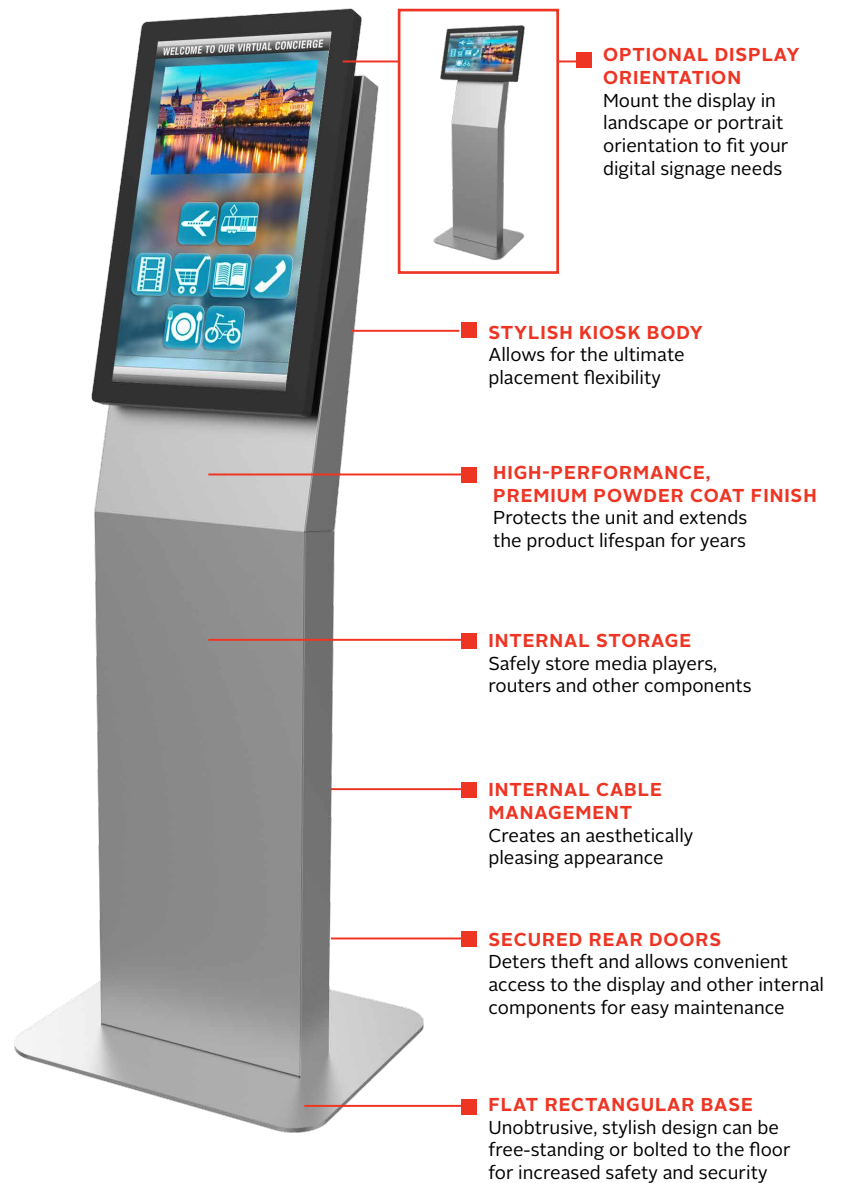

KIP522(-S)

Mounting Pattern
100 x 100mm
200 x 200mm

Max Load
15lb
(6.80kg)

Landscape/Portrait Kiosk

FITS MOST 15", 22", OR 32" DISPLAYS

Experience the elegance of Peerless-AV's new indoor Kiosk, designed to support the latest digital signage displays in either landscape or portrait orientation. With a flat base that can be free standing or bolted to the ground, the kiosk allows for quick access to electric and data cables, making it easy to install and maintain. For theft protection, the kiosk features hex pin screw locks on the rear door. From entertaining to wayfinding, this new kiosk is an ideal solution for any indoor application setting, including hospitality, retail, corporate, and more.

- Designed, manufactured and assembled in the USA
- A wide range of custom aesthetic options also available; options include custom color finishes, vinyl logos, wraps, etc.
- Six outlet, UL- and cUL-approved surge suppressor with 6' cord to protect voltage-sensitive components from damaging power surges
- Stand-alone or fully integrated with display, audio components, media player and input components
- Tested to UL safety standards and pending official certification
- Kiosk design and component specifications subject to change without notice

Model Numbers

WARRANTY: 5 Years on Kiosk, 1 Year on Surge Protector

KIP522(-S) Landscape/Portrait Kiosk fits most 15", 22", or 32" Displays

Product Specifications

	DIMENSIONS (W x H x D)	PRODUCT WEIGHT	LOAD CAPACITY	FINISH	AVAILABLE COLORS
KIP522	13.00" x 53.41" x 16.00" (330 x 1357 x 406mm)	79lb (35kg)	15lb (6.80kg)	Gloss	Gloss Black Truillusion Silver
KIP522-S					

Visit peerless-av.com to see the complete line of AV solutions from Peerless-AV, including outdoor displays, kiosks, display mounts, projector mounts, carts/stands, and a full assortment of accessories.