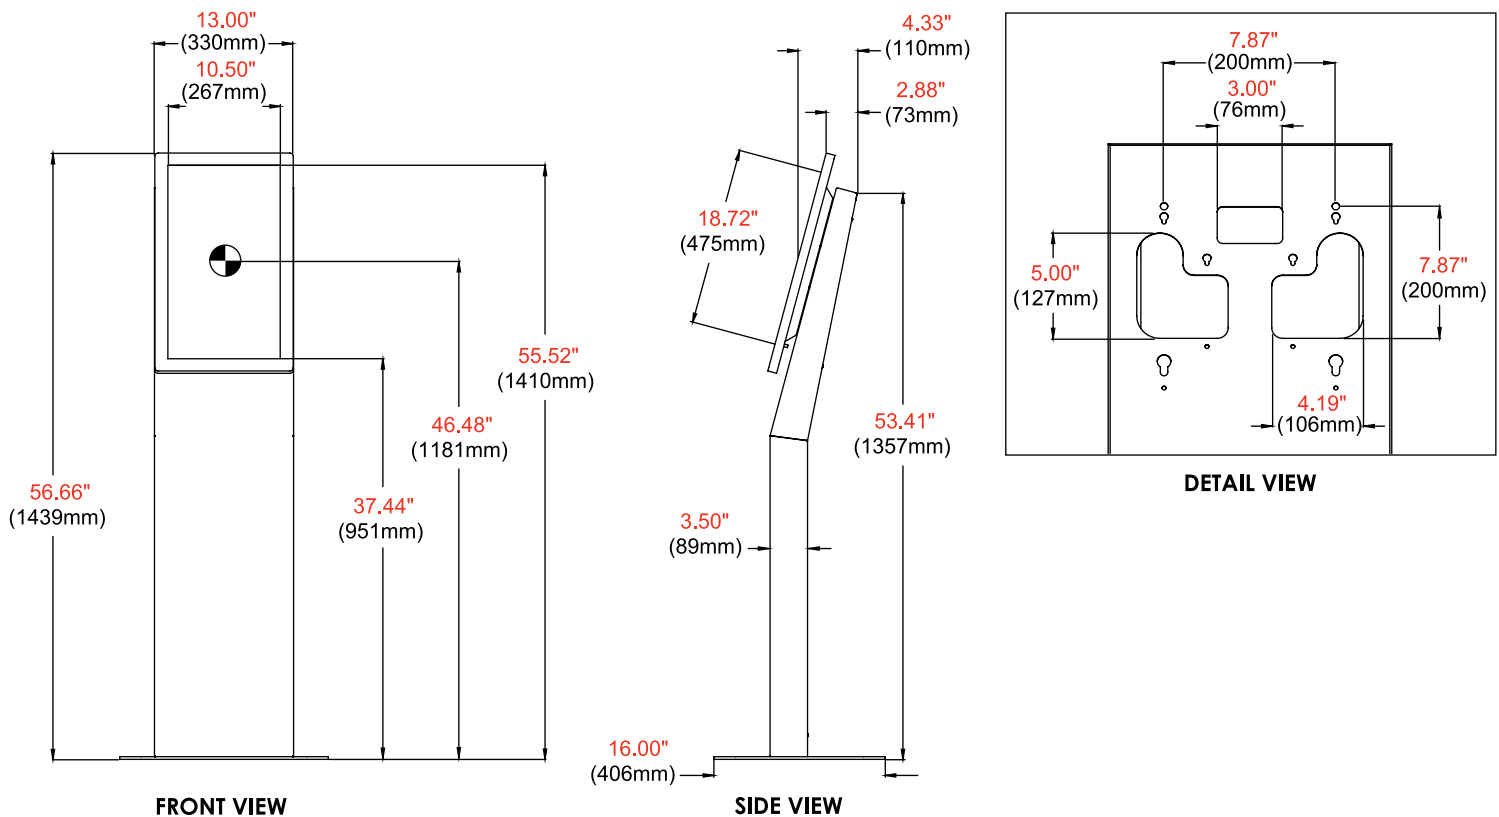

Model Numbers

WARRANTY: 5 Years on Kiosk, 1 Year on Surge Protector

KIP522(-S) Landscape/Portrait Kiosk fits most 15", 22", or 32" Displays

Product Specifications

	DIMENSIONS (W x H x D)	PRODUCT WEIGHT	LOAD CAPACITY	FINISH	AVAILABLE COLORS
KIP522	13.00" x 53.41" x 16.00" (330 x 1357 x 406mm)	79lb (35kg)	15lb (6.80kg)	Gloss	Gloss Black Truillusion Silver
KIP522-S					

Package Specifications

	PACKAGE SIZE (W x H x D)	PACKAGE SHIP WEIGHT	PACKAGE UPC CODE	PACKAGE CONTENTS	UNITS IN PACKAGE
KIP522	38.00" x 27.00" x 82.00" (965 x 685 x 2082mm)	120lb (54kg)	735029340980	Kiosk Body, Display Mounting Hardware, and Surge Protector	1
KIP522-S			735029341413		

All dimensions = inch (mm)

Architect Specifications

Landscape/Portrait Kiosk shall be a Peerless-AV model KIP522 and shall be located where indicated on the plans. Assembly and installation shall be done according to instructions provided by the manufacturer.

Visit peerless-av.com to see the complete line of AV solutions from Peerless-AV, including outdoor displays, kiosks, display mounts, projector mounts, carts/stands, and a full assortment of accessories.

Peerless-AV
2300 White Oak Circle
Aurora, IL 60502 USA
(800) 865-2112
(630) 375-5100
Fax: (800) 359-6500

Peerless-AV EMEA
Unit 3 Watford Interchange
Colonial Way, Watford
Herts, WD24 4WP
United Kingdom
+44 (0) 1923 200100
Fax: +44 (0) 1923 200101

Peerless-AV Latin America
Av. de las Industrias 413
Parque Industrial Escobedo
General Escobedo, N.L.,
México, 66062
+52 (81) 8384-8300
Fax: +52 (81) 8384-8360

peerless-AV®
Driving Technology Through Innovation

LIT-1818 rev.5