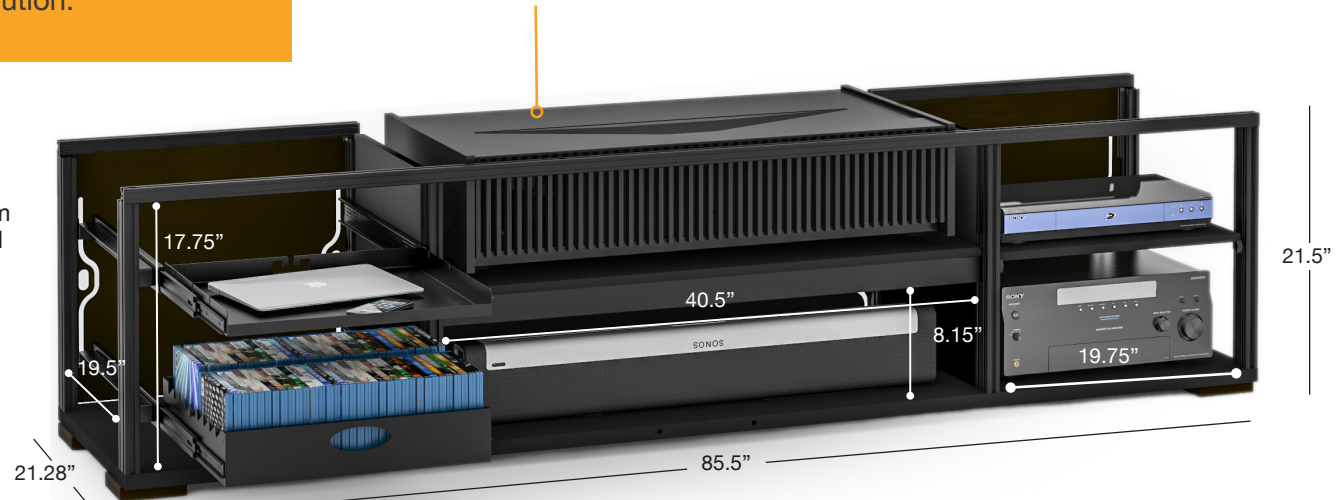

## SONY®

Designed for Sony  
Ultra-Short Throw 4K HDR Projector  
Model VPL-VZ1000ES

**SALAMANDER  
DESIGNS**

Furniture Shaped By Your Needs®

### Features:

- Extruded Aluminum Frame creates a support skeleton
- All supporting components including a speaker system can be enclosed in the credenza to provide a beautiful and simple solution. IR Repeater System required to control projector
- Pinch-Out Rear Panels to permit fast, easy access to components and wiring
- Built-in louvers for better air flow to keep equipment cool
- Flush top surface, recessed projector cavity design
- Wide variety of bolt-on options and accessories: Active Cooling, Designer Footing and more