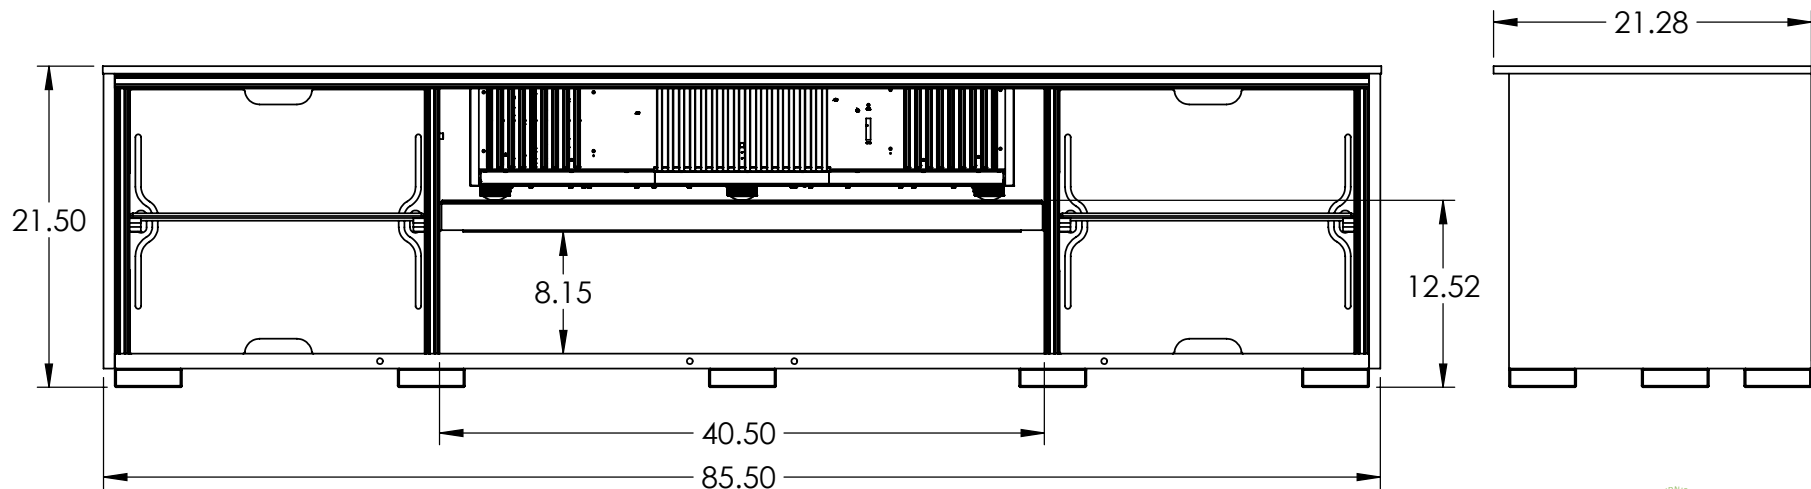

**MIN & MAX  
SCREEN SIZES**

**84" Diagonal image:**

Place rear edge of cabinet  
2" from projection surface

**126" Diagonal image:**

Place rear edge of cabinet  
10" from projection surface

Projector Sold Separately.