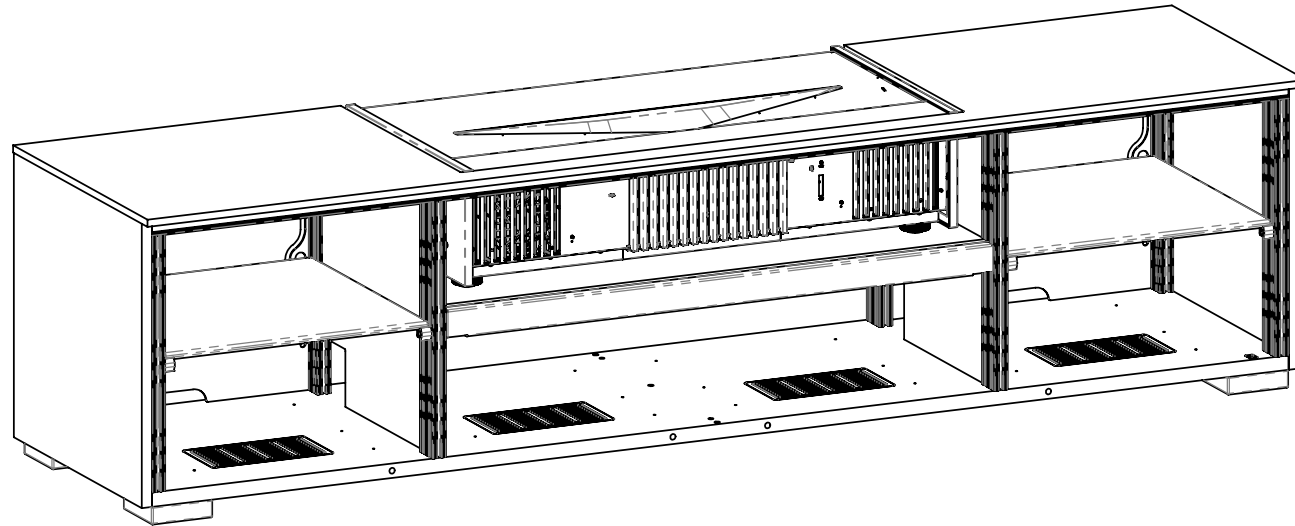

OSLO - Black Oak with Black Glass
Doors & Solid Surface Top
X1/SNY245OS/BG
X3/SNY245OS/BG

SALAMANDER
DESIGNS

Furniture Shaped By Your Needs ©

Salamander Cabinet Designed for Sony Ultra-Short Throw 4K HDR Projector Model VPL-VZ1000ES

2018 Salamander Designs Ltd. The information and designs contained in this drawing proprietary of SALAMANDER DESIGNS and may NOT be reproduced. Specifications subject to change without notice.

**MIN & MAX
SCREEN SIZES**

84" Diagonal image:

Place rear edge of cabinet
2" from projection surface

126" Diagonal image:

Place rear edge of cabinet
10" from projection surface