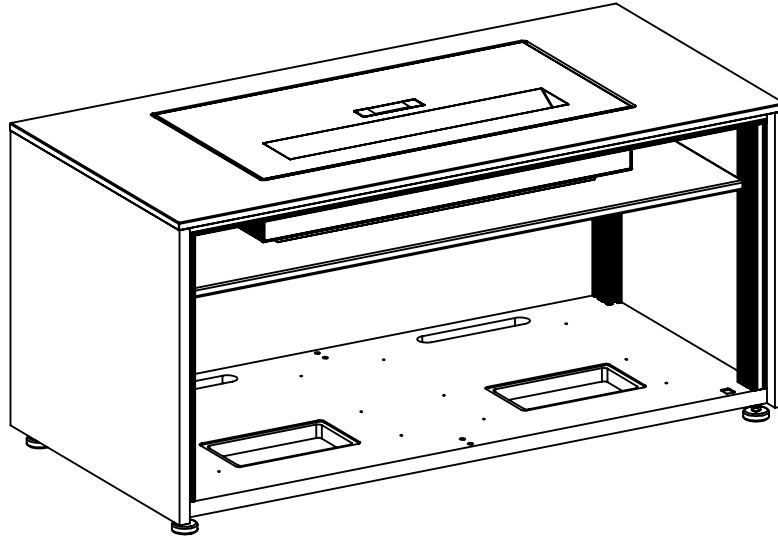

Salamander Cabinet Designed for LG 4K UHD Laser Smart Home Theater Cinebeam Projector

2020 Salamander Designs Ltd. The information and designs contained in this drawing proprietary of SALAMANDER DESIGNS and may NOT be reproduced. Specifications subject to change without notice.

* set shelf for projector placement

PROJECTED SCREEN SIZE

Model LG HU85LA
90" Diagonal image:
2.2" from back of projector to front of screen

Model LG HU85LA
120" Diagonal image:
7.2" from back of projector to front of screen