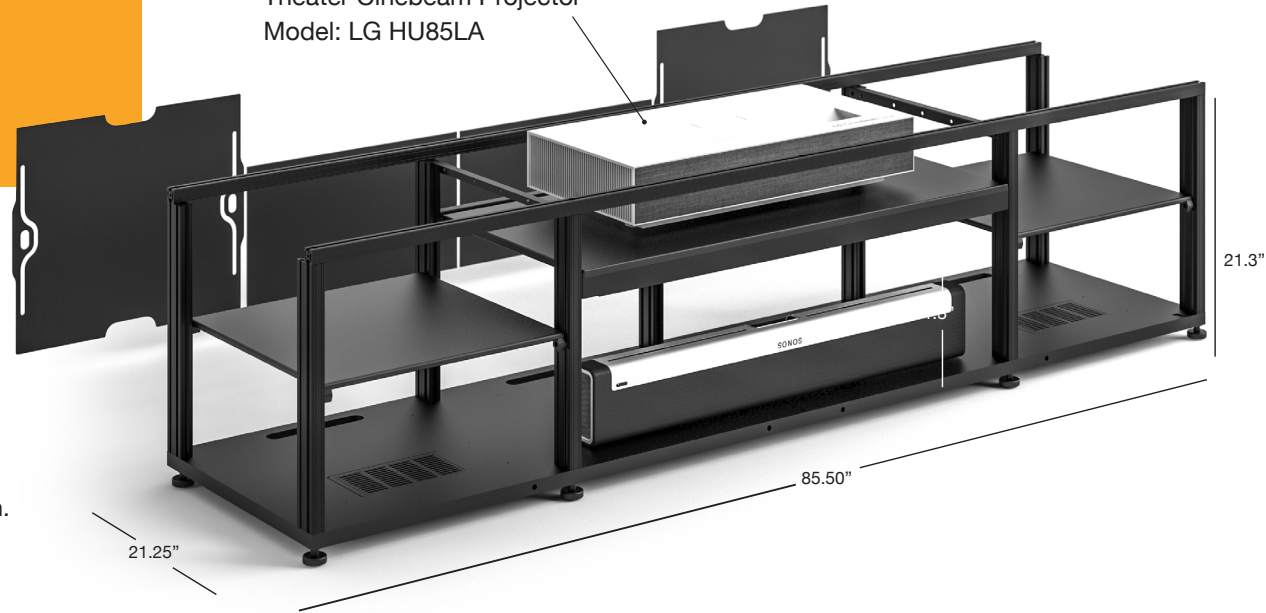

Seamless Stealthy Solution For Virtually Any Decor

A simple installation with no need to open the wall or ceiling to run cables. All supporting components can be enclosed in the credenza to provide a beautiful and simple solution.

Features:

- Flush top surface, recessed projector cavity design
- Extruded aluminum frame creates a support skeleton
- Pinch-out rear panels to permit fast, easy access to components and wiring
- Built-in Louvers for better air flow to keep equipment cool
- All supporting components including a speaker system can be enclosed in the credenza to provide a beautiful and simple solution. IR Repeater System required to control projector.
- Wide variety of bolt-on options and accessories are available

Designed for LG
4K UHD Laser Smart Home
Theater Cinebeam Projector
Model: LG HU85LA