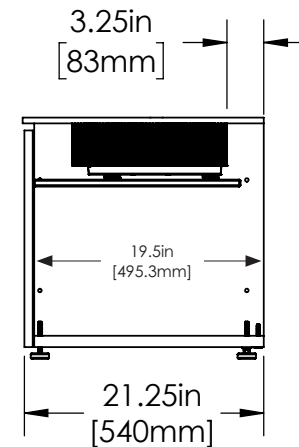

\* set shelf for projector placement

**PROJECTED SCREEN SIZE**

**Model LG HU85LA**  
**90" Diagonal image:**  
 2.2" from back of projector to front of screen

**Model LG HU85LA**  
**120" Diagonal image:**  
 7.2" from back of projector to front of screen