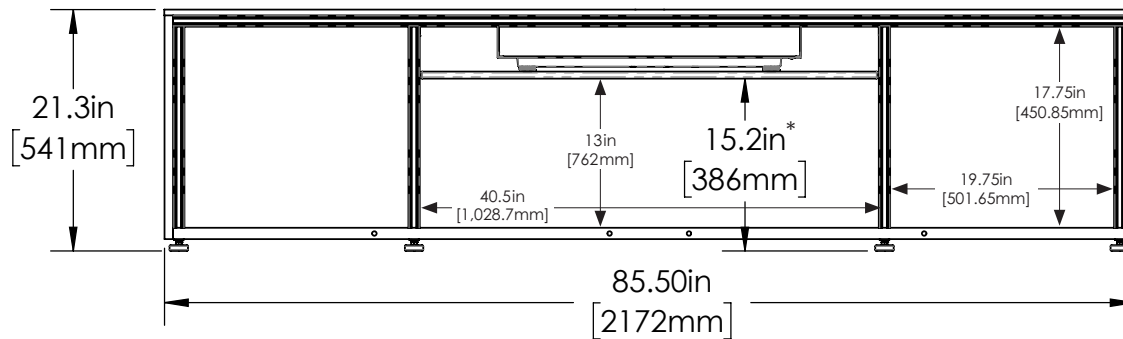

\* set shelf for projector placement

**PROJECTED SCREEN SIZE**

**Model LG HU85LA**  
**90" Diagonal image:**  
 2.2" from back of projector to front of screen

**Model LG HU85LA**  
**120" Diagonal image:**  
 7.2" from back of projector to front of screen