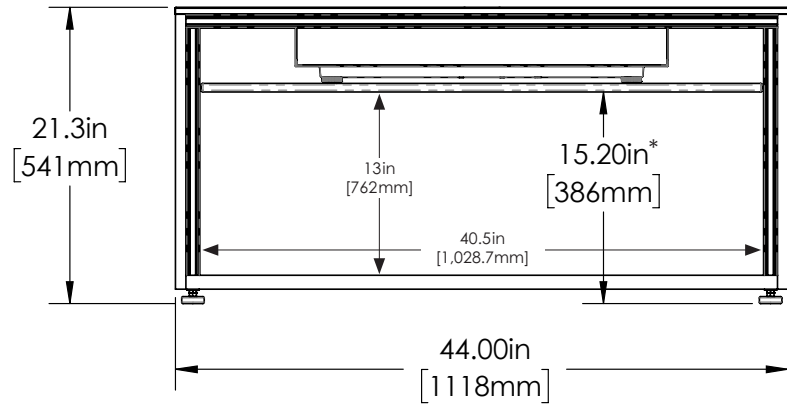

\* set shelf for projector placement

**PROJECTED SCREEN SIZE**

**Model LG HU85LA**  
**90" Diagonal image:**  
 2.2" from back of projector to front of screen

**Model LG HU85LA**  
**120" Diagonal image:**  
 7.2" from back of projector to front of screen