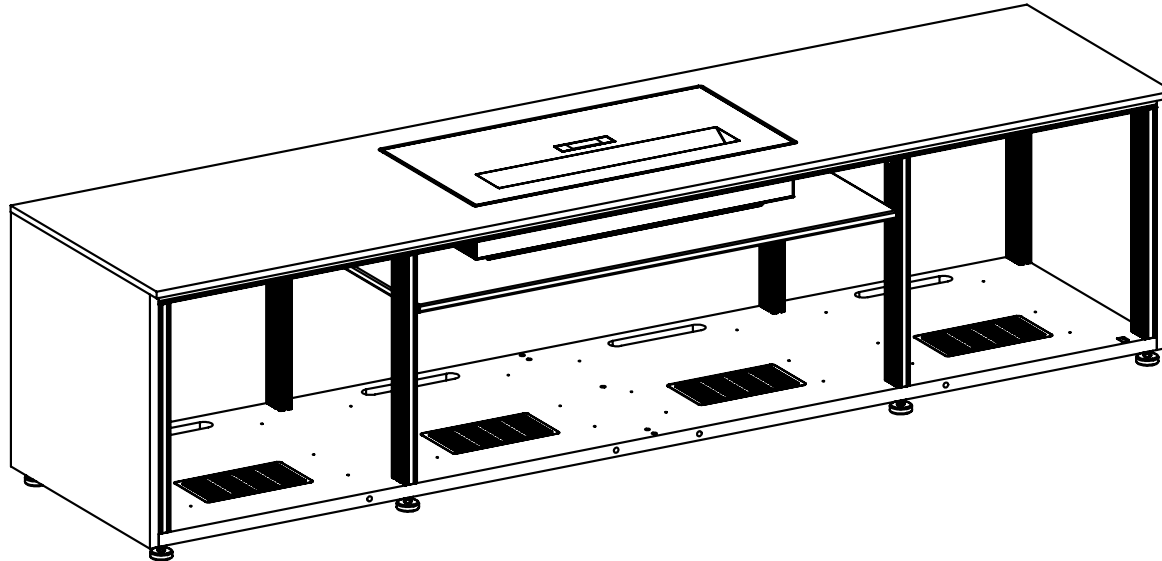

\* set shelf for projector placement

**PROJECTED SCREEN SIZE**

**Model LG HU85LA**  
**90" Diagonal image:**  
 2.2" from back of projector to front of screen

**Model LG HU85LA**  
**120" Diagonal image:**  
 7.2" from back of projector to front of screen