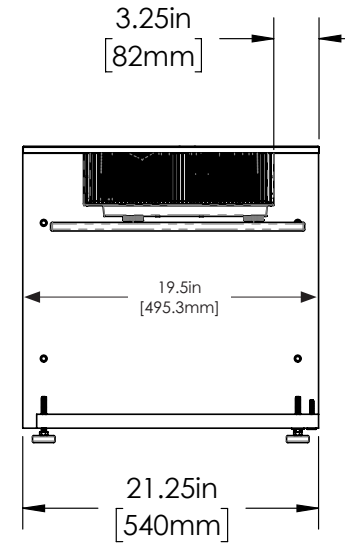

\* set shelf for projector placement

**PROJECTED SCREEN SIZE**

**Model LG HU85LA**  
**90" Diagonal image:**  
 2.2" from back of projector to front of screen

**Model LG HU85LA**  
**120" Diagonal image:**  
 7.2" from back of projector to front of screen