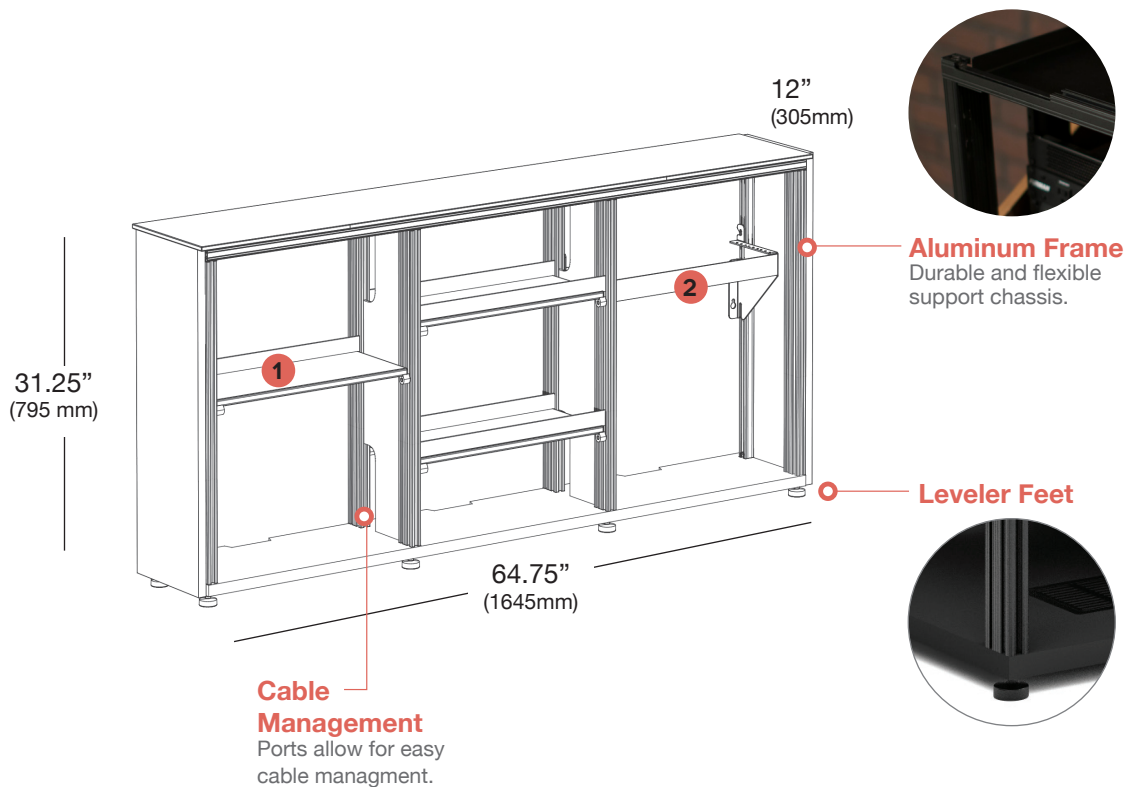

3 BAY LOW-PROFILE, WALL CABINET

D1/337A/

Low-profile, shallow depth cabinets are sleek, streamlined solutions for supporting AV/IT technology. Our innovative design conceals all equipment and cables, and simple installation allows them to be affixed to any wall without special preparation.

CABINET INCLUDES:

1. (3) Adjustable Shelves and (5) Shelf Stops
2. (1) 3-U Vertical Rack

Typical Interior Bay Dimensions:

19.75"W (502 mm) x 27.75"H (705 mm) x 11"D (279 mm)

INTERIOR STORAGE

Adjustable Trays

- Measures: 19.75"W (502mm) x 7.875"D (200mm) x 1.5"H (38mm)
- Maximum Weight Capacity of 30 lbs (13.6 kgs)
- Constructed of 1/2" (12mm) MDF
- Shelves can be used flat or add a backstop or two to convert shelves to adjustable trays.
- Includes 3 adjustable trays and 5 shelf stops.

3-U VERTICAL RACK

- Rack is mounted to cabinet frame, for industry standard 19" pro audio rack mounting
- 3 rack units of vertical mounted, knob up component storage
- Threaded for 10-32 screws
- Black powder coated steel