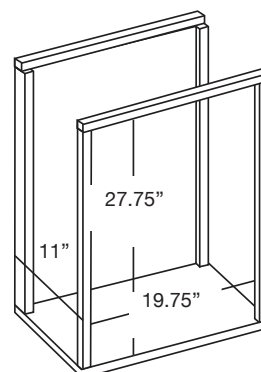

Available in a variety of styles.

DYO
DESIGN YOUR OWN

See our **full-line catalog** for more customizable credenzas or visit SalamanderDesigns.com/Commercial.

3 BAY, LOW-PROFILE WALL CABINET

D1/337A/

BUNDLE SOLUTIONS

CABINET INCLUDES:

1. (3) Adjustable Shelves and (5) Shelf Stops
2. (1) 3-U Vertical Rack

Typical Interior Bay Dimensions:

19.75"W (502 mm) x 27.75"H (705 mm) x 11"D (279 mm)

INTERIOR STORAGE

Adjustable Trays

- Measures: 19.75"W (502mm) x 7.875"D (200mm) x 1.5"H (38mm)
- Maximum Weight Capacity of 30 lbs (13.6 kgs)
- Constructed of 1/2" (12mm) MDF
- Shelves can be used flat or add a backstop or two to convert shelves to adjustable trays.
- Includes 3 adjustable trays and 5 shelf stops.

Length	572 mm	22.5 inch
Overall Height	419 mm	16.5 inch
Depth	190.5 mm	7.5 inch
Weight	3.63 kg	8 lbs
Capacity	81 kg	40 lbs

Wire Lacing Bars Available
RM/VR/3U

3 BAY, LOW-PROFILE WALL CABINET

D1/337A/

BUNDLE SOLUTIONS