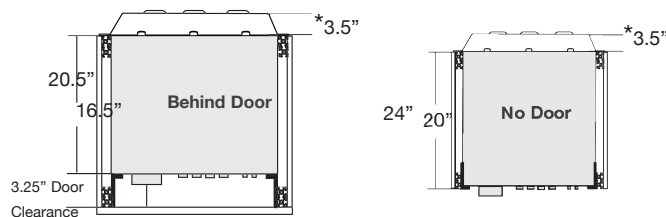

PRECONFIGURED SOLUTIONS

CABINET INCLUDES:

1. (12) 15-U Rack Rails
2. (1) Active Cooling Rear Panel
3. (2) Removable Rear Panels
4. (6) Lacing Bars

Typical interior bay dimensions:

19.75"W (502 mm) x 27.75"H (705 mm)
x 28.5"D (724mm)

15-U RACK RAILS

- Frame-Mounted, 15-U Rack Rails are affixed to cabinet's aluminum frame
- Rails are compatible with all industry standard 19" components and accessories
- Wire manager, lacing bars included (2)
- Hole pattern is a standard 19 EIA rack mount pattern allowing for mounting of equipment with attachment holes either wide or universally spaced.
- Threaded for 10-32 screws
- Black powder coated steel