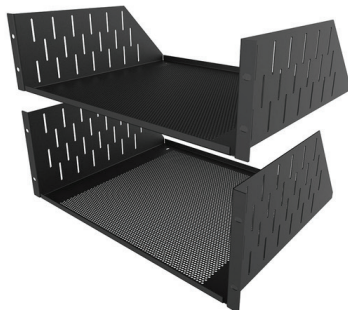

ADD ON ACCESSORIES

Vented Shelves

RM/VS2U	Vented Shelf, 2U - 14"D
RM/VS3U	Vented Shelf, 3U - 14"D
RM/VS4U	Vented Shelf, 4U - 14"D

- Mounts to Pull-Out Rack Cartridge and any 19" standard rack
- 19" EIA standard rack mount, 14" deep, vented shelf
- Black powder coated steel.

Face Plates

RM/VFP1U	Vented Face Plate, 1U
RM/VFP2U	Vented Face Plate, 2U
RM/VFP3U	Vented Face Plate, 3U
RM/VFP4U	Vented Face Plate, 4U

- Mounts to Pull-Out Rack Cartridge and any 19" standard rack
- Black powder coated steel
- Perforated 16ga steel for component air flow (allows 62% free air flow)