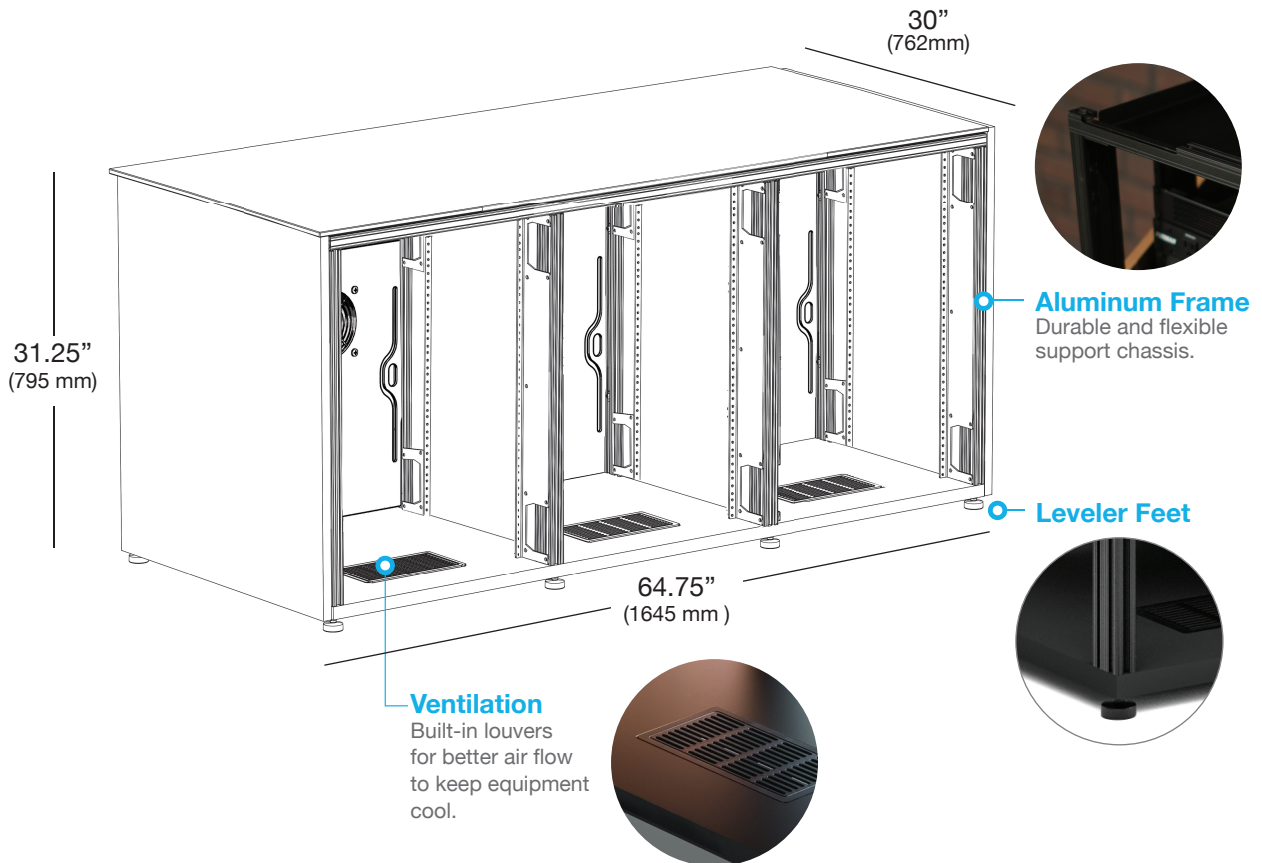

SALAMANDER
DESIGNS

Furniture Shaped By Your Needs®

COLLABORATION FURNITURE
PRECONFIGURED SOLUTIONS

3 BAY, DEEP PROFILE CABINET

D3/337B/

This robust, large-capacity cabinet system houses all electronics, including integrated support for AV and IT systems. Freestanding and fully-integrated, this cabinet is perfect for retrofit installations, allowing for quick and efficient installation without involving additional tradespeople to install electrical wiring or reinforce walls.

Available in a variety of styles.

DYO
DESIGN YOUR OWN

See our **full-line catalog** for more customizable credenzas or visit SalamanderDesigns.com/Commercial

3 BAY, DEEP PROFILE CABINET

D3/337B/

COLLABORATION FURNITURE

PRECONFIGURED SOLUTIONS

CABINET INCLUDES:

1. (12) 15-U Rack Rails
2. (1) Active Cooling Rear Panel
3. (2) Removable Rear Panels
4. (6) Lacing Bars

Typical interior bay dimensions:

19.75"W (502 mm) x 27.75"H (705 mm)
x 28.5"D (724mm)

15-U RACK RAILS

- Frame-Mounted, 15-U Rack Rails are affixed to cabinet's aluminum frame
- Rails are compatible with all industry standard 19" components and accessories
- Wire manager, lacing bars included (2)
- Hole pattern is a standard 19 EIA rack mount pattern allowing for mounting of equipment with attachment holes either wide or universally spaced.
- Threaded for 10-32 screws
- Black powder coated steel