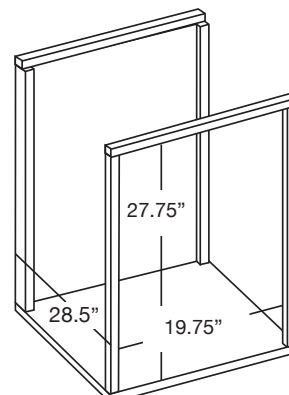

PRECONFIGURED SOLUTIONS

CABINET INCLUDES:

1. (12) 15-U Rack Rails
2. (1) Active Cooling Rear Panel
3. (2) Removable Rear Panels
4. (6) Lacing Bars

Typical interior bay dimensions:

19.75"W (502 mm) x 27.75"H (705 mm)
x 28.5"D (724mm)

15-U RACK RAILS

- Frame-Mounted, 15-U Rack Rails are affixed to cabinet's aluminum frame
- Rails are compatible with all industry standard 19" components and accessories
- Wire manager, lacing bars included (2)
- Hole pattern is a standard 19 EIA rack mount pattern allowing for mounting of equipment with attachment holes either wide or universally spaced.
- Threaded for 10-32 screws
- Black powder coated steel