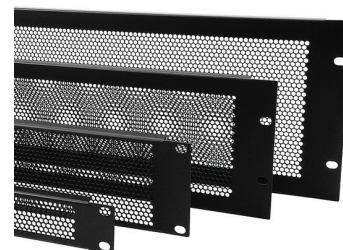

ADD ON ACCESSORIES

Vented Shelves

RM/VS2U	Vented Shelf, 2U - 14"D
RM/VS3U	Vented Shelf, 3U - 14"D
RM/VS4U	Vented Shelf, 4U - 14"D

- Mounts to Pull-Out Rack Cartridge and any 19" standard rack
- 19" EIA standard rack mount, 14" deep, vented shelf
- Black powder coated steel.

Face Plates

RM/VFP1U	Vented Face Plate, 1U
RM/VFP2U	Vented Face Plate, 2U
RM/VFP3U	Vented Face Plate, 3U
RM/VFP4U	Vented Face Plate, 4U

- Mounts to Pull-Out Rack Cartridge and any 19" standard rack
- Black powder coated steel
- Perforated 16ga steel for component air flow (allows 62% free air flow)