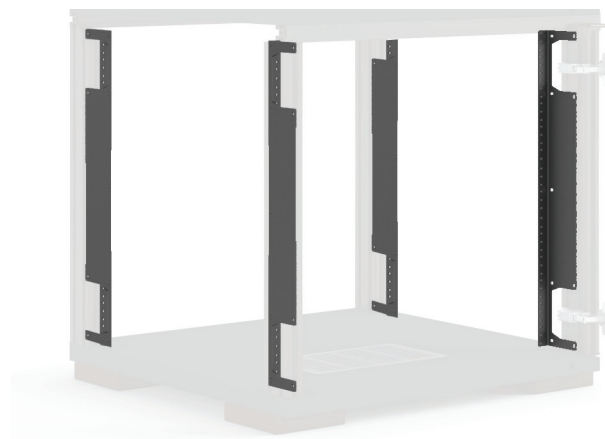

SALAMANDER
DESIGNS

Furniture Shaped By Your Needs®

COLLABORATION FURNITURE
PRECONFIGURED SOLUTIONS

3 BAY, DEEP PROFILE CABINET

D3/337B/

This robust, large-capacity cabinet system houses all electronics, including integrated support for AV and IT systems. Freestanding and fully-integrated, this cabinet is perfect for retrofit installations, allowing for quick and efficient installation without involving additional tradespeople to install electrical wiring or reinforce walls.

PRECONFIGURED SOLUTIONS

CABINET INCLUDES:

1. (12) 15-U Rack Rails
2. (1) Active Cooling Rear Panel
3. (2) Removable Rear Panels
4. (6) Lacing Bars

Typical interior bay dimensions:

19.75"W (502 mm) x 27.75"H (705 mm)
x 28.5"D (724mm)

15-U RACK RAILS

- Frame-Mounted, 15-U Rack Rails are affixed to cabinet's aluminum frame
- Rails are compatible with all industry standard 19" components and accessories
- Wire manager, lacing bars included (2)
- Hole pattern is a standard 19 EIA rack mount pattern allowing for mounting of equipment with attachment holes either wide or universally spaced.
- Threaded for 10-32 screws
- Black powder coated steel

- Mounts to Pull-Out Rack Cartridge and any 19" standard rack
- 19" EIA standard rack mount, 14" deep, vented shelf
- Black powder coated steel.

Face Plates

RM/VFP1U	Vented Face Plate, 1U
RM/VFP2U	Vented Face Plate, 2U
RM/VFP3U	Vented Face Plate, 3U
RM/VFP4U	Vented Face Plate, 4U