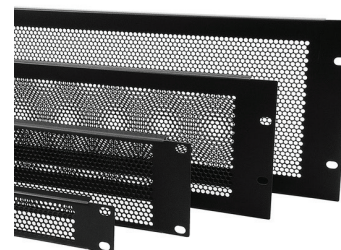

D3/317/

PRECONFIGURED SOLUTIONS

*CREDENZA INCLUDES:

1. (4) 15-U Rack Rails
2. (1) Active Cooling Rear Panel
3. (2) Lacing Bars

Typical interior bay dimensions:

19.75"W (502 mm) x 27.75"H (705 mm)
x 28.5"D (724mm)

15-U RACK RAILS

- Frame-Mounted, 15-U Rack Rails are affixed to cabinet's aluminum frame
- Rails are compatible with all industry standard 19" components and accessories
- Wire manager, lacing bars included (2)
- Hole pattern is a standard 19 EIA rack mount pattern allowing for mounting of equipment with attachment holes either wide or universally spaced.
- Threaded for 10-32 screws
- Black powder coated steel

ADD ON ACCESSORIES

Vented Shelves

RM/VS2U	Vented Shelf, 2U - 14"D
RM/VS3U	Vented Shelf, 3U - 14"D
RM/VS4U	Vented Shelf, 4U - 14"D

- Mounts to Pull-Out Rack Cartridge and any 19" standard rack
- 19" EIA standard rack mount, 14" deep, vented shelf
- Black powder coated steel.

Face Plates

RM/VFP1U	Vented Face Plate, 1U
RM/VFP2U	Vented Face Plate, 2U
RM/VFP3U	Vented Face Plate, 3U
RM/VFP4U	Vented Face Plate, 4U

- Mounts to Pull-Out Rack Cartridge and any 19" standard rack
- Black powder coated steel
- Perforated 16ga steel for component air flow (allows 62% free air flow)