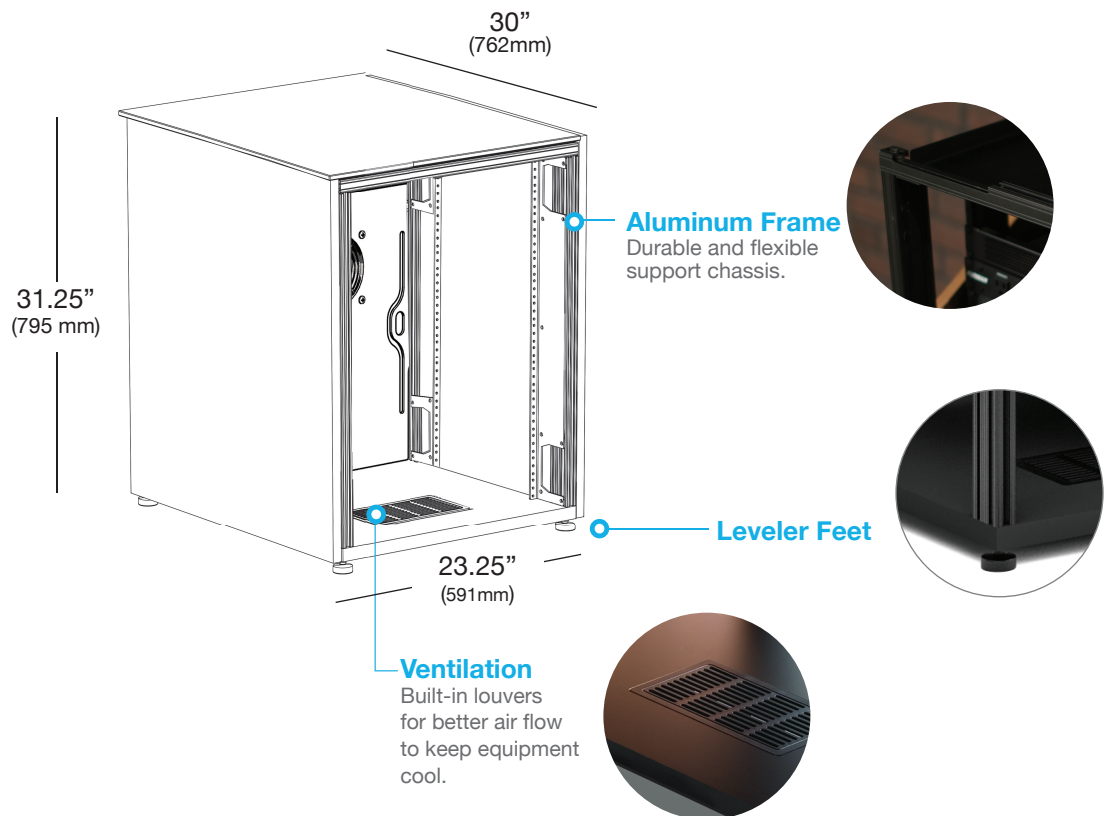

SALAMANDER
DESIGNS

Furniture Shaped By Your Needs®

COLLABORATION FURNITURE

PRECONFIGURED SOLUTIONS

SINGLE BAY DEEP PROFILE CABINET

D3/317B/

This robust, large-capacity cabinet system houses all electronics, including integrated support for AV and IT systems. Freestanding and fully-integrated, this credenza is perfect for retrofit installations, allowing for quick and efficient installation without involving additional tradespeople to install electrical wiring or reinforce walls.

D3/317/

PRECONFIGURED SOLUTIONS

*CREDENZA INCLUDES:

1. (4) 15-U Rack Rails
2. (1) Active Cooling Rear Panel
3. (2) Lacing Bars

Typical interior bay dimensions:

19.75"W (502 mm) x 27.75"H (705 mm)
x 28.5"D (724mm)

15-U RACK RAILS

- Frame-Mounted, 15-U Rack Rails are affixed to cabinet's aluminum frame
- Rails are compatible with all industry standard 19" components and accessories
- Wire manager, lacing bars included (2)
- Hole pattern is a standard 19 EIA rack mount pattern allowing for mounting of equipment with attachment holes either wide or universally spaced.
- Threaded for 10-32 screws
- Black powder coated steel

ADD ON ACCESSORIES

Vented Shelves

RM/VS2U	Vented Shelf, 2U - 14"D
RM/VS3U	Vented Shelf, 3U - 14"D
RM/VS4U	Vented Shelf, 4U - 14"D

- Mounts to Pull-Out Rack Cartridge and any 19" standard rack
- 19" EIA standard rack mount, 14" deep, vented shelf
- Black powder coated steel.