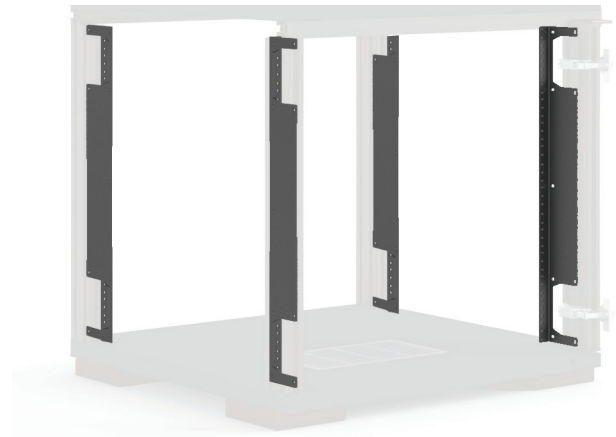

SALAMANDER
DESIGNS

Furniture Shaped By Your Needs®

COLLABORATION FURNITURE

PRECONFIGURED SOLUTIONS

SINGLE BAY DEEP PROFILE CABINET

D3/317B/

This robust, large-capacity cabinet system houses all electronics, including integrated support for AV and IT systems. Freestanding and fully-integrated, this credenza is perfect for retrofit installations, allowing for quick and efficient installation without involving additional tradespeople to install electrical wiring or reinforce walls.

D3/317/

PRECONFIGURED SOLUTIONS

*CREDENZA INCLUDES:

1. (4) 15-U Rack Rails
2. (1) Active Cooling Rear Panel
3. (2) Lacing Bars

Typical interior bay dimensions:

19.75"W (502 mm) x 27.75"H (705 mm)
x 28.5"D (724mm)

15-U RACK RAILS

- Frame-Mounted, 15-U Rack Rails are affixed to cabinet's aluminum frame
- Rails are compatible with all industry standard 19" components and accessories
- Wire manager, lacing bars included (2)
- Hole pattern is a standard 19 EIA rack mount pattern allowing for mounting of equipment with attachment holes either wide or universally spaced.
- Threaded for 10-32 screws
- Black powder coated steel

ADD ON ACCESSORIES

Vented Shelves

RM/VS2U	Vented Shelf, 2U - 14"D
RM/VS3U	Vented Shelf, 3U - 14"D
RM/VS4U	Vented Shelf, 4U - 14"D

- Mounts to Pull-Out Rack Cartridge and any 19" standard rack
- 19" EIA standard rack mount, 14" deep, vented shelf
- Black powder coated steel.