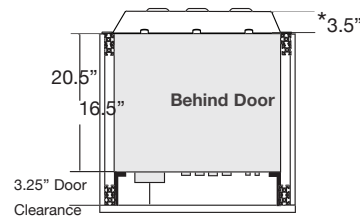

D3/317/

PRECONFIGURED SOLUTIONS

*CREDENZA INCLUDES:

1. (4) 15-U Rack Rails
2. (1) Active Cooling Rear Panel
3. (2) Lacing Bars

Typical interior bay dimensions:

19.75"W (502 mm) x 27.75"H (705 mm)
x 28.5"D (724mm)

15-U RACK RAILS

- Frame-Mounted, 15-U Rack Rails are affixed to cabinet's aluminum frame
- Rails are compatible with all industry standard 19" components and accessories
- Wire manager, lacing bars included (2)
- Hole pattern is a standard 19 EIA rack mount pattern allowing for mounting of equipment with attachment holes either wide or universally spaced.
- Threaded for 10-32 screws
- Black powder coated steel