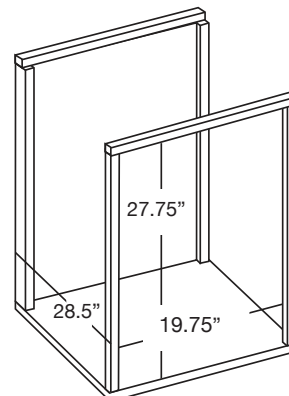

D3/317/

PRECONFIGURED SOLUTIONS

*CREDENZA INCLUDES:

1. (4) 15-U Rack Rails
2. (1) Active Cooling Rear Panel
3. (2) Lacing Bars

Typical interior bay dimensions:

19.75"W (502 mm) x 27.75"H (705 mm)
x 28.5"D (724mm)

15-U RACK RAILS

- Frame-Mounted, 15-U Rack Rails are affixed to cabinet's aluminum frame
- Rails are compatible with all industry standard 19" components and accessories
- Wire manager, lacing bars included (2)
- Hole pattern is a standard 19 EIA rack mount pattern allowing for mounting of equipment with attachment holes either wide or universally spaced.
- Threaded for 10-32 screws
- Black powder coated steel