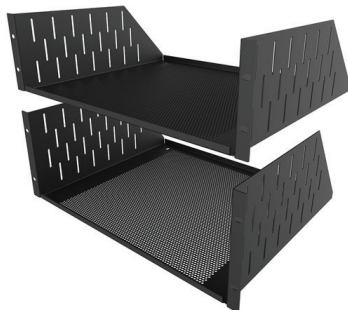

SALAMANDER
DESIGNS

Furniture Shaped By Your Needs®

COLLABORATION FURNITURE

PRECONFIGURED SOLUTIONS

SINGLE BAY DEEP PROFILE CABINET

D3/317B/

This robust, large-capacity cabinet system houses all electronics, including integrated support for AV and IT systems. Freestanding and fully-integrated, this credenza is perfect for retrofit installations, allowing for quick and efficient installation without involving additional tradespeople to install electrical wiring or reinforce walls.

D3/317/

PRECONFIGURED SOLUTIONS

*CREDENZA INCLUDES:

1. (4) 15-U Rack Rails
2. (1) Active Cooling Rear Panel
3. (2) Lacing Bars

Typical interior bay dimensions:

19.75"W (502 mm) x 27.75"H (705 mm)
x 28.5"D (724mm)

15-U RACK RAILS

- Frame-Mounted, 15-U Rack Rails are affixed to cabinet's aluminum frame
- Rails are compatible with all industry standard 19" components and accessories
- Wire manager, lacing bars included (2)
- Hole pattern is a standard 19 EIA rack mount pattern allowing for mounting of equipment with attachment holes either wide or universally spaced.
- Threaded for 10-32 screws
- Black powder coated steel

ADD ON ACCESSORIES

Vented Shelves

RM/VS2U	Vented Shelf, 2U - 14"D
RM/VS3U	Vented Shelf, 3U - 14"D
RM/VS4U	Vented Shelf, 4U - 14"D

- Mounts to Pull-Out Rack Cartridge and any 19" standard rack
- 19" EIA standard rack mount, 14" deep, vented shelf
- Black powder coated steel.