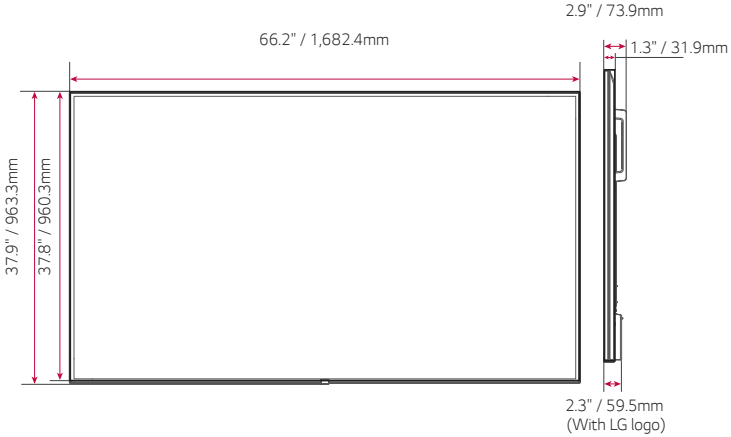

Wireless Access Point

The UH5F-H series operates as a virtual router which can be an wireless access point for mobile devices.

DIMENSIONS

98"

86"

75"

CONNECTIVITY

98"