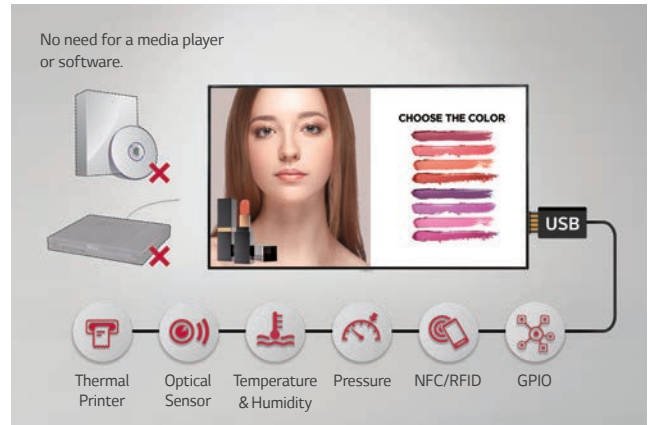

webOS SMART SIGNAGE PLATFORM

High-Performance with webOS

Built-in Quad Core System on Chip can execute several tasks at once while providing smooth content playback without the need for a media player. Also, LG webOS smart signage platform enhances user convenience with intuitive user interface and simple app development tools.

Various Sensor Applications

LG webOS smart signage platform supports connections with external sensors such as GPIO, NFC/RFID, temperature sensors, etc, via USB plug-in. There is no need to purchase additional software or media players for creating value-added solutions.