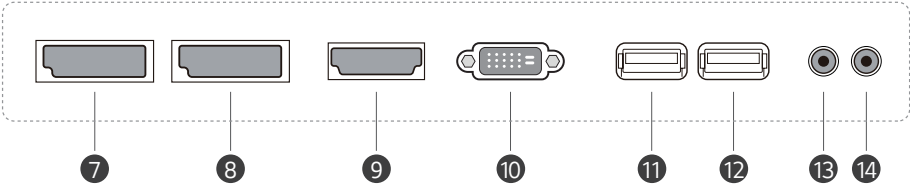

Wireless Access Point

The UH5F-H series operates as a virtual router which can be an wireless access point for mobile devices.

DIMENSIONS

98"

86"

75"

CONNECTIVITY

98"

Bottom

Side

86" / 75"

Bottom

Side

- 1 AUDIO IN
- 2 AUDIO OUT
- 3 LAN
- 4 HDMI IN 1
- 5 HDMI IN 2
- 6 IR / LIGHT SENSOR
- 7 DP IN
- 8 DP OUT
- 9 HDMI IN 3
- 10 DVI - D IN
- 11 USB IN 1
- 12 USB IN 2
- 13 RS-232C IN
- 14 RS-232C OUT