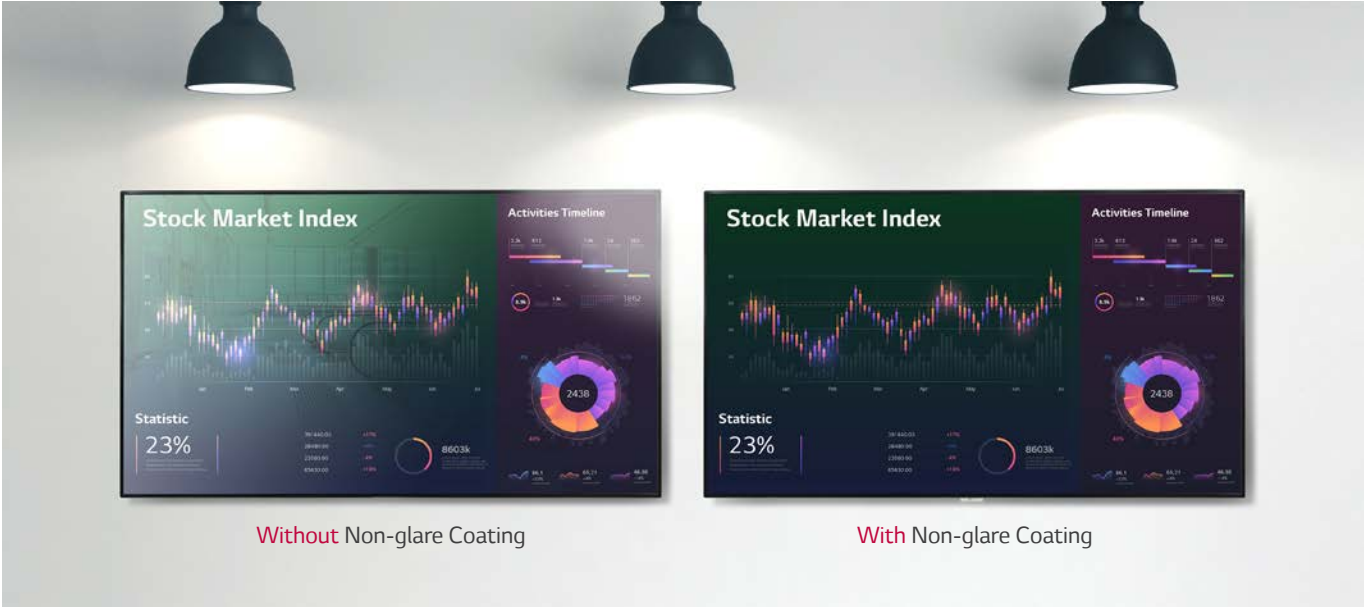

* All images are for illustrative purposes only

UHD Signage 98/86/75" UH5F-H

LG UHD Large Screen Signage

Large Screen Size

Clear View with Non-glare Coating

4K UHD Superb Picture Quality

webOS Smart Platform

Meeting Room Solution

Easy Management

SUPERB PICTURE QUALITY

Clear View with Non-glare Coating

Viewers can be annoyed by unnecessary reflections when watching a screen under brightly lit conditions. The UH5F-H series has resolved such inconveniences by increasing the level of haze, which enhances visibility and text readability.

ULTRA HD Resolution

With the resolution that is 4 times higher than FHD, it makes the color and details of the contents more vivid and realistic. In addition, the wide viewing angle applied with an IPS panel, provides vivid, clear contents viewable even at wide angles.