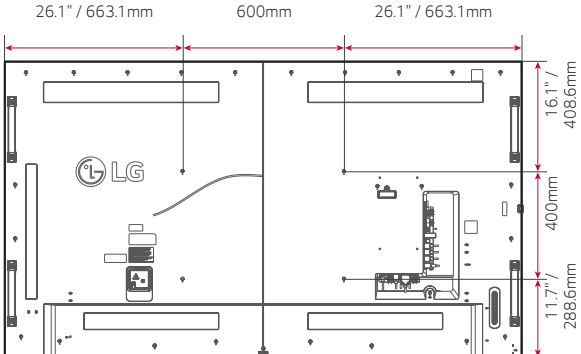

Wireless Access Point

The UH5F-H series operates as a virtual router which can be an wireless access point for mobile devices.

DIMENSIONS

98"

86"

75"

CONNECTIVITY

98"