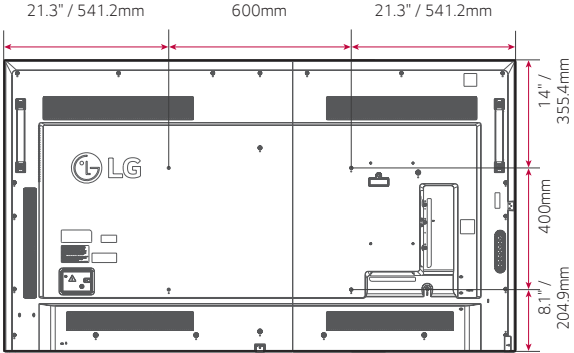

Wireless Access Point

The UH5F-H series operates as a virtual router which can be an wireless access point for mobile devices.

DIMENSIONS

98"

86"

75"

CONNECTIVITY

98"