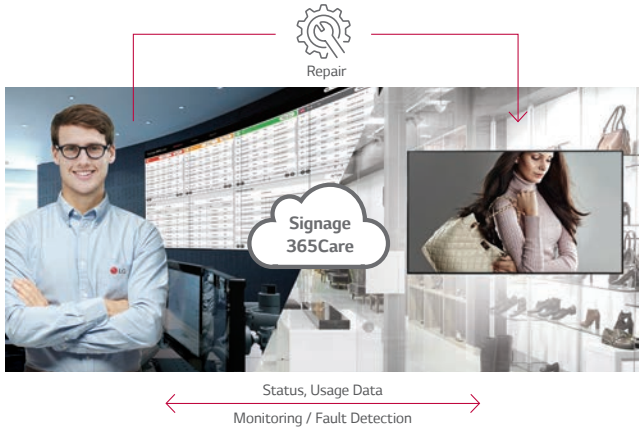

Various Sensor Applications

LG webOS smart signage platform supports connections with external sensors such as GPIO, NFC/RFID, temperature sensors, etc, via USB plug-in. There is no need to purchase additional software or media players for creating value-added solutions.

MEETING ROOM SOLUTION COMPATIBILITY

Compatible with AV Control System

The UH5F-H series has been certified Crestron Connected® for high compatibility with professional AV controls to achieve seamless integration and network-based control*, boosting business management efficiency.

Compatible with Video Conference System

The UH5F-H series is compatible with Cisco systems using an HDMI cable connection. This offers powerful and integrated control for a smarter video conference, virtually eliminating wasted time setting up the picture quality or changing inputs for incoming calls.

EASY MANAGEMENT

Real-time Monitoring & Control

Through the Control Manager, the embedded web monitoring solution, you can control and monitor the status of multiple UH5F-H series displays in different locations in real-time. It is available on internet connected devices, allowing you to flexibly and rapidly respond to emergency situations anywhere.