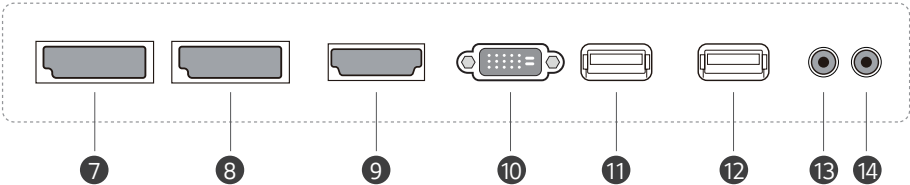

Picture-by=Picture (PBP) features multiple screens in a single display with up to 4 input sources while PIP (Picture-In-Picture) supports playing both a main screen and a subscreen at the same time with various layouts. This gives great flexibility to allocate space for each content source.

Wireless Access Point

The UH5F-H series operates as a virtual router which can be an wireless access point for mobile devices.

DIMENSIONS

98"

86"

75"

CONNECTIVITY

98"

Bottom

Side

86" / 75"

Bottom

Side

- 1 AUDIO IN
- 2 AUDIO OUT
- 3 LAN
- 4 HDMI IN 1
- 5 HDMI IN 2
- 6 IR / LIGHT SENSOR
- 7 DP IN
- 8 DP OUT
- 9 HDMI IN 3
- 10 DVI - D IN
- 11 USB IN 1
- 12 USB IN 2
- 13 RS-232C IN
- 14 RS-232C OUT