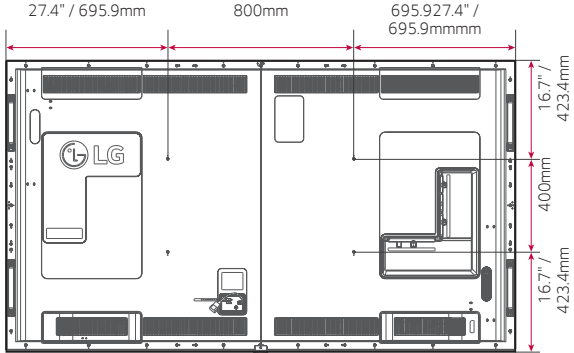

DIMENSIONS

98"