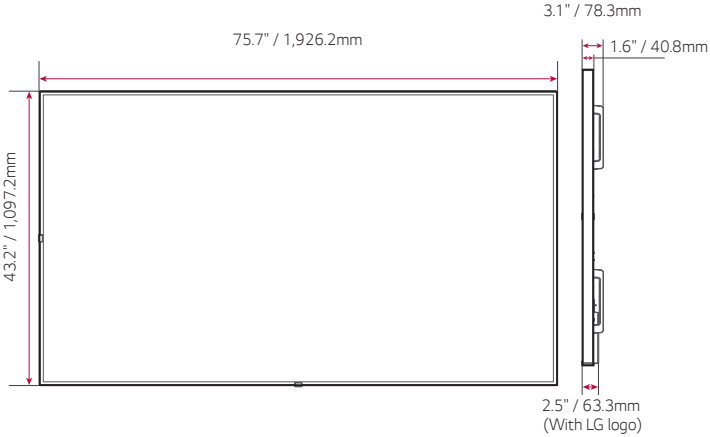

Wireless Access Point

The UH5F-H series operates as a virtual router which can be an wireless access point for mobile devices.

DIMENSIONS

98"

86"

75"

CONNECTIVITY

98"