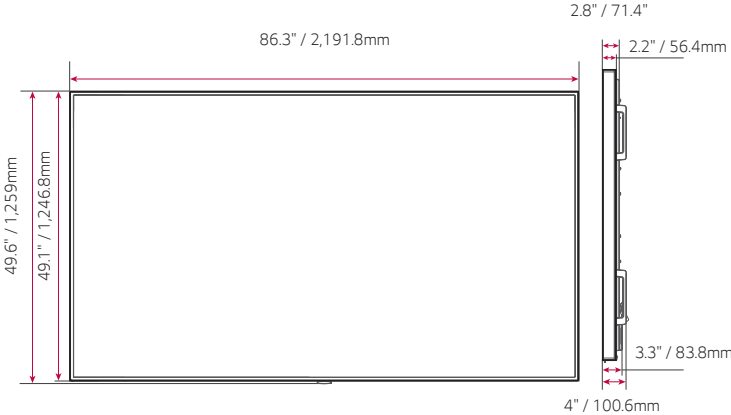

DIMENSIONS

98"