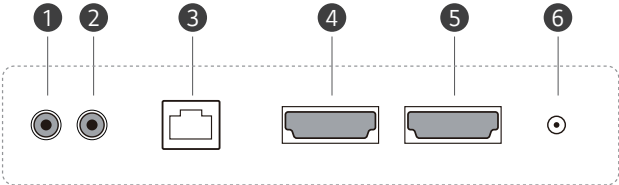

Wireless Access Point

The UH5F-H series operates as a virtual router which can be an wireless access point for mobile devices.

DIMENSIONS

98"

86"

75"

CONNECTIVITY

98"

Bottom

Side

86" / 75"

Bottom

Side

- 1 AUDIO IN
- 2 AUDIO OUT
- 3 LAN
- 4 HDMI IN 1
- 5 HDMI IN 2
- 6 IR / LIGHT SENSOR
- 7 DP IN
- 8 DP OUT
- 9 HDMI IN 3
- 10 DVI - D IN
- 11 USB IN 1
- 12 USB IN 2
- 13 RS-232C IN
- 14 RS-232C OUT