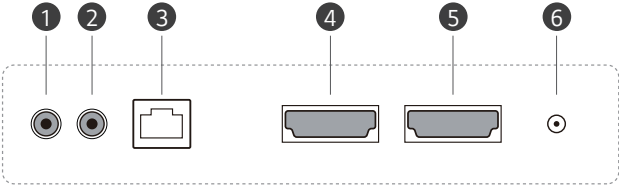

Picture-by=Picture (PBP) features multiple screens in a single display with up to 4 input sources while PIP (Picture-In-Picture) supports playing both a main screen and a subscreen at the same time with various layouts. This gives great flexibility to allocate space for each content source.

Wireless Access Point

The UH5F-H series operates as a virtual router which can be an wireless access point for mobile devices.

DIMENSIONS

98"

86"

75"

CONNECTIVITY

98"

Bottom

Side

86" / 75"

Bottom

Side

- 1 AUDIO IN
- 2 AUDIO OUT
- 3 LAN
- 4 HDMI IN 1
- 5 HDMI IN 2
- 6 IR / LIGHT SENSOR
- 7 DP IN
- 8 DP OUT
- 9 HDMI IN 3
- 10 DVI - D IN
- 11 USB IN 1
- 12 USB IN 2
- 13 RS-232C IN
- 14 RS-232C OUT