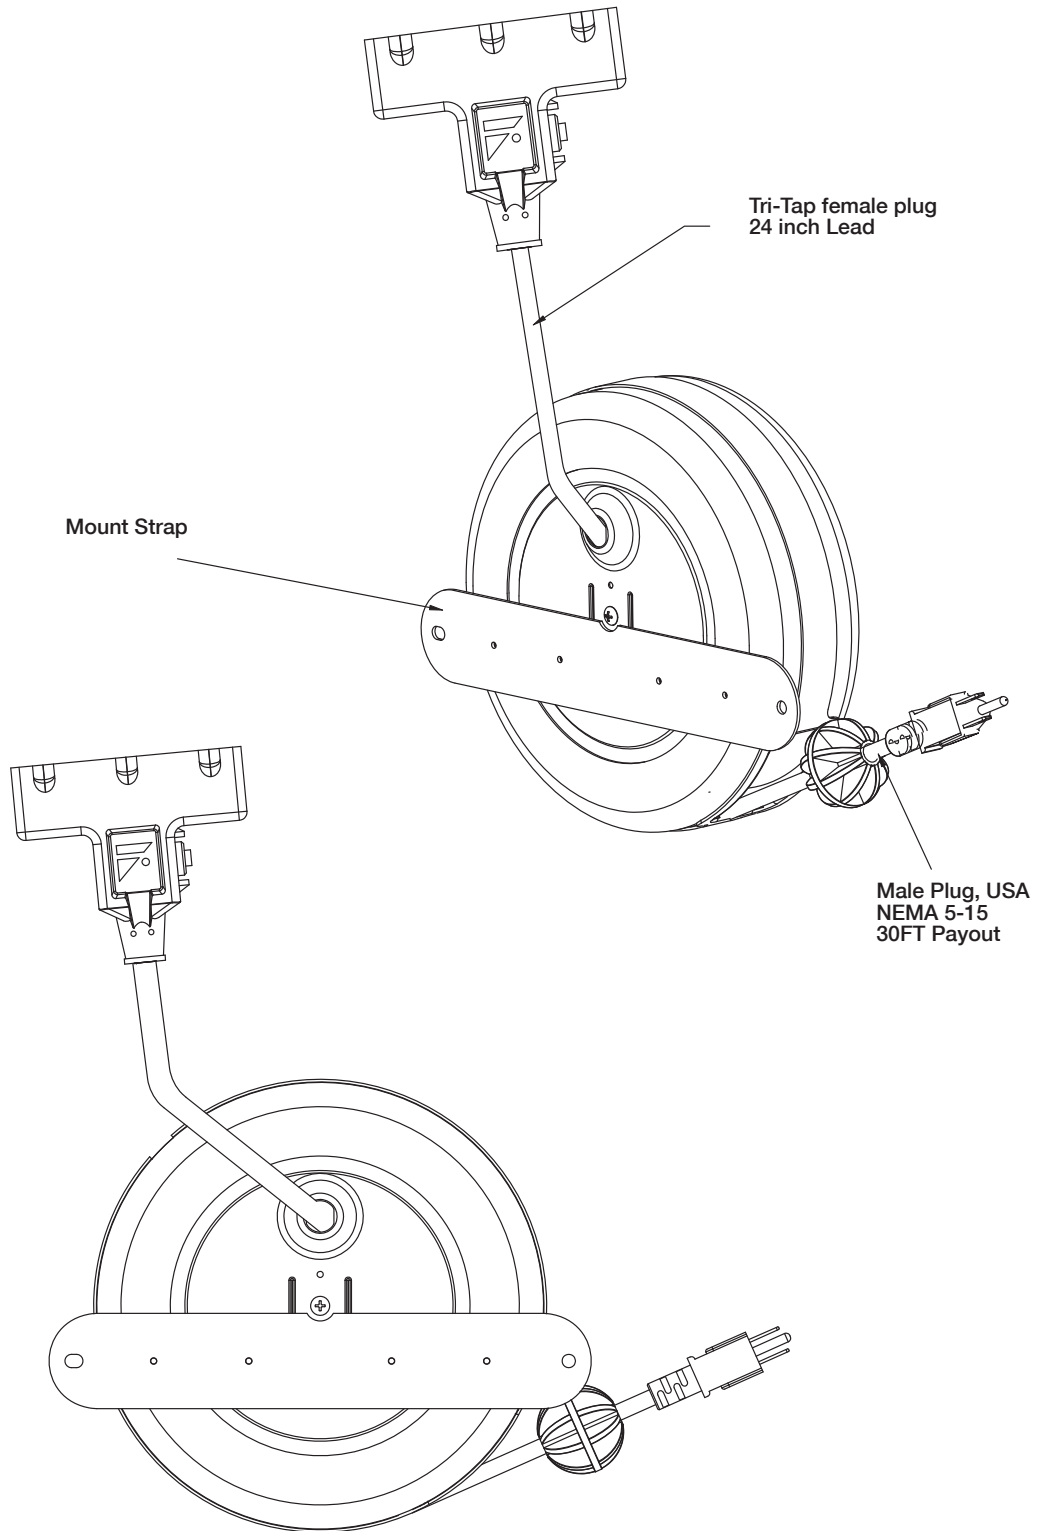

RETRACTABLE CABLE REEL 30' PAYOUT

FPSA/CR

Cable reel has 3 female plugs and a 30 foot retractable cable to accommodate any workspace. USA Plug NEMA 5-15

Max Rating - 10A, 125V, Indoor, Dry Location,
General Use Cord Reel Only

Tri-tap female outlet
Male plug - USA NEMA 5-15
Cable: 16 AWG/3C, 105C

Rating

RETRACTABLE CABLE REEL 30' PAYOUT

FPSA/CR

RETRACTABLE CABLE REEL 30' PAYOUT

FPSA/CR

PRODUCT SPECIFICATIONS	SHIPPING DIMENSIONS	
Length	292 mm	11.5 inch
Overall Height	267 mm	10.5 inch
Depth	140 mm	5.5 inch
Weight	3.63 kg	8 lbs
UPC Number	634878507158	

ELECTRICAL SPECS

Max Rating - 10A, 125V, Indoor, Dry Location,
General Use Cord Reel Only

Tri-tap female outlet
Male plug - USA NEMA 5-15
Cable: 16 AWG/3C, 105C

Rating