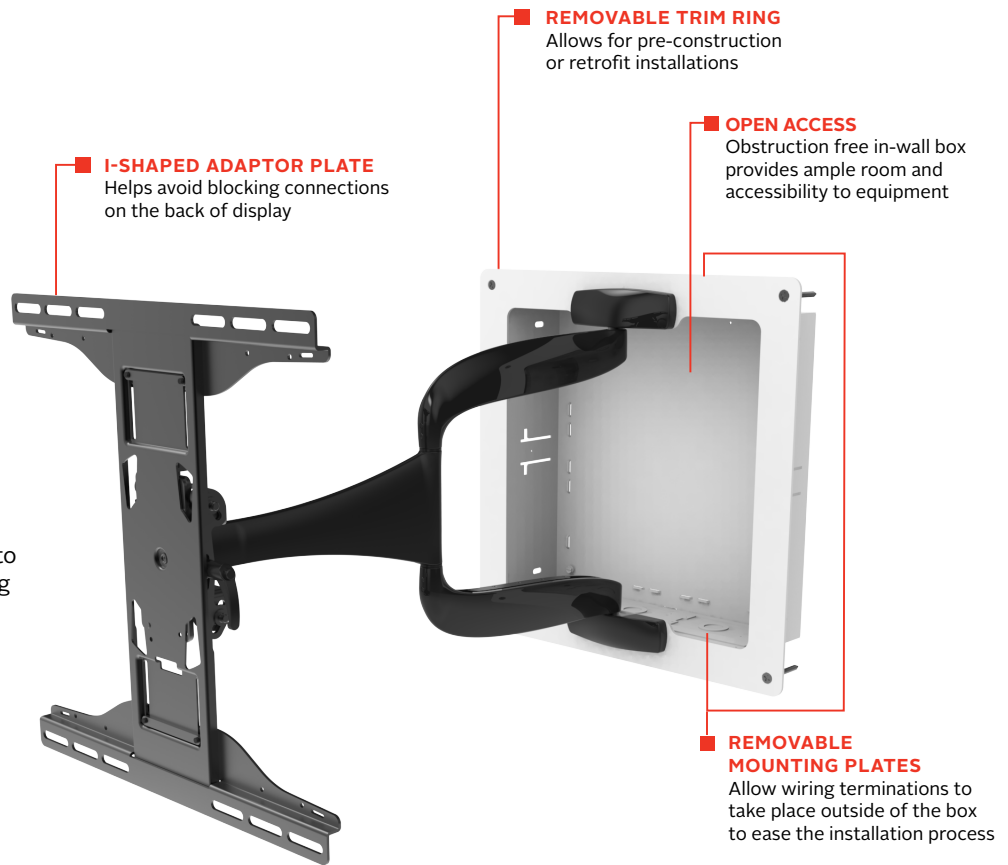

# DesignerSeries™ Articulating Mount with In-Wall Box

FOR 37" TO 65" ULTRA-THIN DISPLAYS\*

**Mounting Pattern**  
400 x 400mm  
(15.75" x 15.75")

**Max Load**  
Articulating Mount:  
80lb (36.3kg)  
In-Wall Box: 25lb (11.3kg)

- Includes Articulating Mount with 400 x 400mm VESA® adaptors
- Up to ±90° of side-to-side swivel
- Added ±5° of roll for post-installation display leveling without the use of tools
- Up to ±0.5" (13mm) of vertical adjustment for post-installation leveling and height adjustment fine-tuning
- Landscape or portrait mounting options increases display versatility
- Installs between 16" (406mm) stud centers, to a single stud, or directly into a drywall opening
- Knock-outs for 3/4", 1.0", 1.25" and 1.5" conduit
- Cut-Out Dimensions: 14.4" x 14.4" (365 x 365mm)
- Adjustable Trim Ring allows use of 3/8" - 3/4" drywall thickness
- Knock-outs provide the ability to mount up to four single gang outlets; Compatible with RACO 420 gang box or equivalent
- Integrated cable tie locations

Low profile design provides an ADA compliant solution when used with displays 2" thick or less.

Please visit [peerless-av.com/en-us/patents](http://peerless-av.com/en-us/patents) for patent information.

\*This display size range is simply a guideline for product selection. Displays larger than the screen size range may still be compatible as long as they fall within the VESA® pattern and max weight of the Peerless-AV® product.  
 †Designed for use with displays that are less than 3" (76mm) deep.  
 ‡The display must have a flat mounting surface, or mounting holes need to be on the furthest back surface of the display.