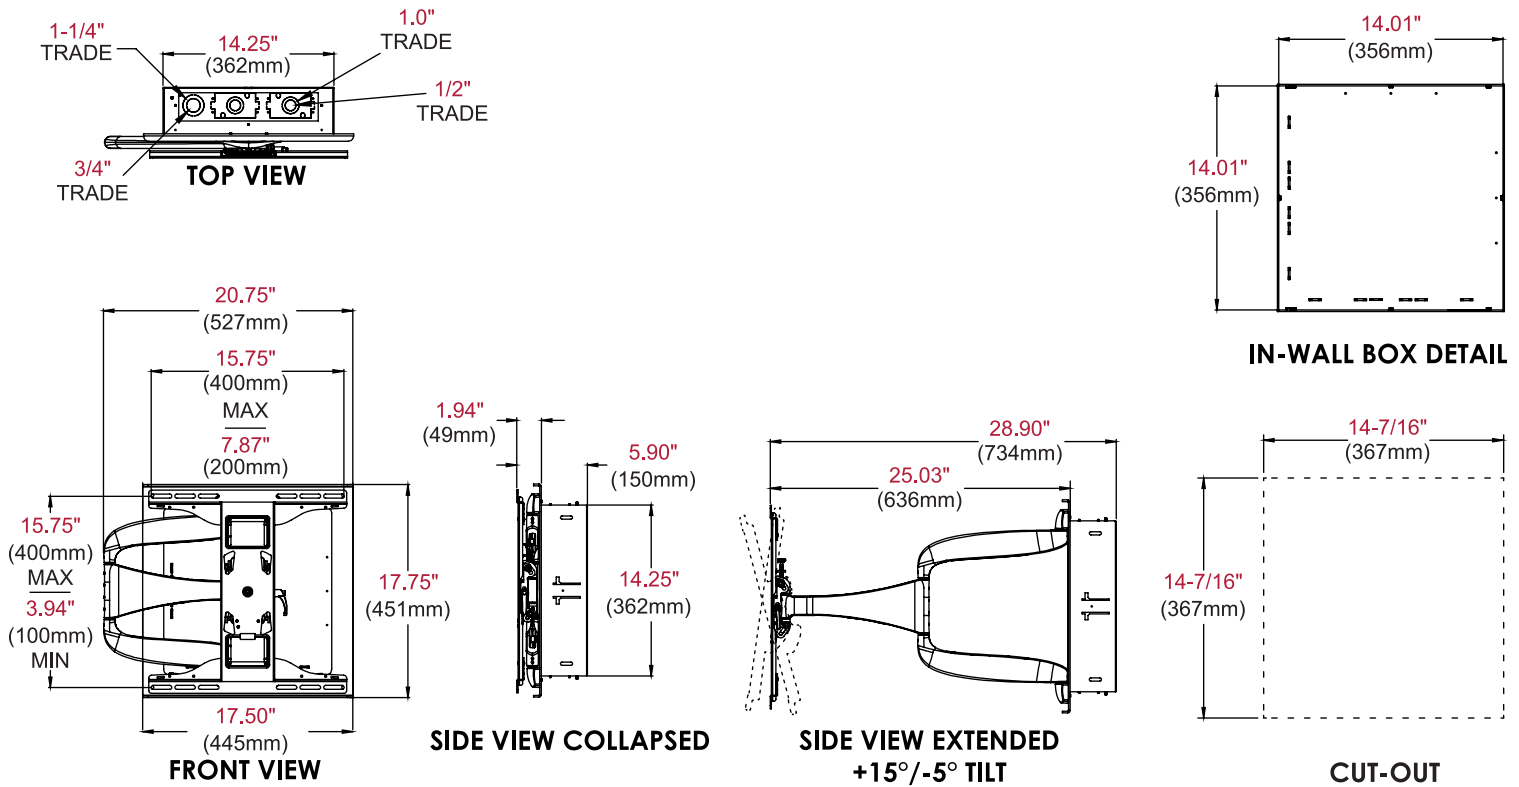

IM747PU DesignerSeries™ Articulating Mount with In-Wall Box for 37" to 65" Ultra-Thin Displays

Product Specifications

	DIMENSIONS (W X H X D)	PRODUCT WEIGHT	LOAD CAPACITY	FINISH	AVAILABLE COLORS
IM747PU	20.75" x 17.75" x 1.94"-25.03" (527 x 451 x 49-636mm)	36.5lb (16.6kg)	Articulating Mount: 80lb (36.3kg) In-Wall Box: 25lb (11.3kg)	Scratch Resistant Fused Epoxy	Articulating Mount: Black In-Wall Box: White Trim Ring: White

Package Specifications

	PACKAGE SIZE (W x H x D)	PACKAGE SHIP WEIGHT	PACKAGE UPC CODE	PACKAGE CONTENTS	UNITS IN PACKAGE
IM747PU	26.00" x 26.00" x 10.00" 660 x 660 x 254mm	40lb (18.1kg)	735029332923	Articulating Mount, In-Wall Box, Trim Ring, (2) Mounting Plates, Wood Stud Mounting Hardware, (4) White Screw Caps	1

Accessories

IBMP: In-Wall Box Component Panel

All dimensions = inch (mm)

Architect Specifications

The DesignerSeries™ Articulating Mount with In-Wall Box shall be a Peerless-AV model IM747PU shall be located where indicated on the plans. Assembly and installation shall be done according to instructions provided by the manufacturer.

Visit peerless-av.com to see the complete line of AV solutions from Peerless-AV, including outdoor displays, wireless, kiosks, digital audio, display mounts, projector mounts, carts/stands, and a full assortment of accessories.

Peerless-AV
2300 White Oak Circle
Aurora, IL 60502 USA
(800) 865-2112
(630) 375-5100
Fax: (800) 359-6500

Peerless-AV EMEA
Unit 3 Watford Interchange
Colonial Way, Watford
Herts, WD24 4WP
United Kingdom
+44 (0) 1923 200100
Fax: +44 (0) 1923 200101

Peerless-AV Latin America
Ave de las Industrias 413
Parque Industrial Escobedo
Escobedo, N.L.,
Mexico 66062
+52 (81) 8384-8300
Fax: +52 (81) 8384-8360