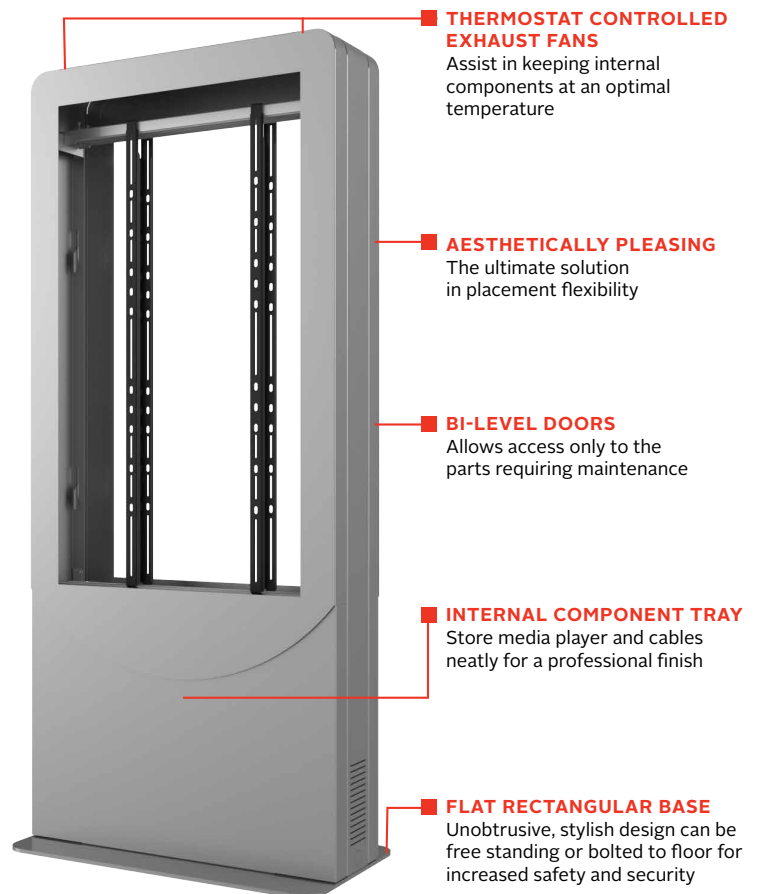

KIPC2549B-3(-S)
KIPC2550B-3(-S)
KIPC2555B-3(-S)

Portrait Back-to-Back Kiosk

Fits most 49", 50" or 55" displays less than 3" (76mm) deep

- Accommodates ultra-thin or deeper commercial displays up to 3" (76mm) thick, while accentuating the slim, curvature kiosk design
- Designed with architectural aluminum and a 3/8" steel base plate that provides stability, strength and corrosion resistance
- Two thermostat controlled fans quietly exhaust heat from inside the kiosk, ensuring proper airflow
- Six outlet, UL- and cUL-approved surge suppressor with 6' cord to protect voltage-sensitive components from damaging power surges
- Internal micro-adjustments allow for quick positioning of display within the kiosk window for flush alignment
- Secured doors allow convenient access to the display, media player and other internal components for easy installation and maintenance
- Stand-alone or fully integrated with display, audio components, media player and input components
- Supports a wide range of aesthetic options including multiple colors, vinyl wraps, etc. to best match the environment or promote brand strategy
- Pre-assembled to simplify installation of entire solution
- High-performance, premium powder coat finish protects the unit and extends the product lifespan
- Wheel Base KIPC25B-3(-S)-WHL models are available with 2" casters and leveling feet, which allows you to easily move the kiosk around and lock it into place

Note: Kiosk enclosure does not include cover glass

Display Height Adjustability

Depth Adjustability

Keyed-Alike Cam Locks

Component Tray & Shelf

Wheel Base KIPC25B-3(-S)-WHL Models Available

RoHS

TAA COMPLIANT

Additional Models KIPC25B-3(-S)-WHL Models: Portrait Back-to-Back Kiosks with Wheel Base

Available Custom Kiosk Accessories

Hdmi and Component Video Cables
Stereo Speaker System with Amplifier
Logitech Webcameras