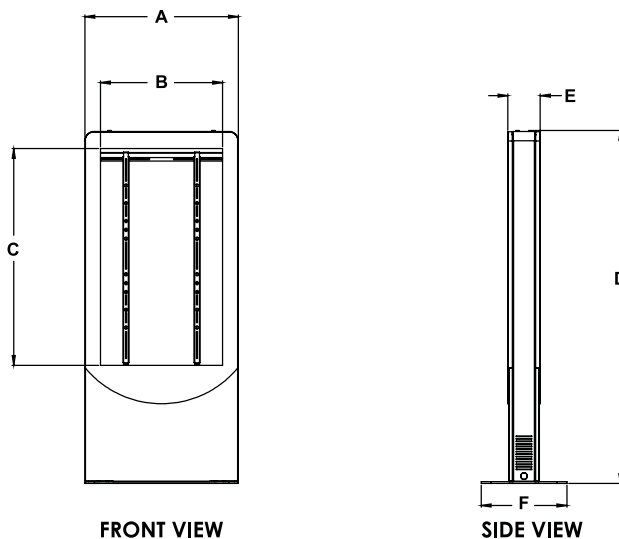

DIMENSIONS (W x H x D)	PRODUCT WEIGHT	LOAD CAPACITY	FINISH	AVAILABLE COLORS
KIPC2549B-3(-S) KIPC2550B-3(-S) KIPC2555B-3(-S)	34.00" x 78.24" x 19.00" (864 x 1987 x 483mm)	KIPC2549B-3(-S): 190lb (86kg) KIPC2550B-3(-S): 189lb (86kg) KIPC2555B-3(-S): 181lb (82kg)	125lb (56kg) Per Display	Powder Coat	KIPC2549B-3, KIPC2550B-3, KIPC2555B-3: Gloss Black KIPC2549B-3-S, KIPC2550B-3-S, KIPC2555B-3-S: Silver

Package Specifications

	PACKAGE SIZE (W x H x D)	PACKAGE SHIP WEIGHT	PACKAGE UPC CODE	PACKAGE CONTENTS	UNITS IN PACKAGE
KIPC2549B-3(-S) KIPC2550B-3(-S) KIPC2555B-3(-S)	38.00" x 86.00" x 27.00" (965 x 2185 x 685mm)	KIPC2549B-3(-S): 230lb (104kg) KIPC2550B-3(-S): 229b (104kg) KIPC2555B-3(-S): 221lb (100kg)	KIPC2549B-3: 735029319849 KIPC2550B-3: 735029319863 KIPC2555B-3: 735029318590 KIPC2549B-3-S: 735029319856 KIPC2550B-3-S: 735029319870 KIPC2555B-3-S: 735029318606	Kiosk Enclosure, Display Mount, Installation Instructions and Mounting Hardware	1

Additional Models KIPC25B-3(-S)-WHL Models: Portrait Back-to-Back Kiosks with Wheel Base

Available Custom Kiosk Accessories

Hdmi and Component Video Cables
Stereo Speaker System with Amplifier
Logitech Webcameras

Clear or Non-glare Tempered Glass
Clear or Non-glare Polycarbonate
Logos and Graphics

Contact Peerless-AV Customer Care for more information at info@peerless-av.com or 800.865.2112

All dimensions = inch (mm)

MODEL NO.	DIMENSION "A"	DIMENSION "B"	DIMENSION "C"	DIMENSION "D"	DIMENSION "E"	DIMENSION "F"
KIPC2549B-3	34.00" (864mm)	24.15" (613mm)	42.78" (1087mm)	78.24" (1987mm)	10.30" (261.62mm)	19.00" (483mm)
KIPC2550B-3	34.00" (864mm)	24.63" (626mm)	43.66" (1109mm)	78.24" (1987mm)	10.30" (261.62mm)	19.00" (483mm)
KIPC2555B-3	34.00" (864mm)	27.03" (686mm)	48.05" (1220mm)	78.24" (1987mm)	10.30" (261.62mm)	19.00" (483mm)

Architect Specifications

The Portrait Back-to-Back Kiosk shall be a Peerless-AV model KIPC2549B-3(-S), KIPC2550B-3(-S) or KIPC2555B-3(-S) and shall be located where indicated on the plans. Assembly and installation shall be done according to instructions provided by the manufacturer.

Visit peerless-av.com to see the complete line of AV solutions from Peerless-AV, including outdoor displays, kiosks, display mounts, projector mounts, carts/stands, and a full assortment of accessories.

Peerless-AV
2300 White Oak Circle
Aurora, IL 60502 USA

(800) 865-2112
(630) 375-5100
Fax: (800) 359-6500

Peerless-AV EMEA
Unit 3 Watford Interchange
Colonial Way, Watford
Herts, WD24 4WP
United Kingdom
+44 (0) 1923 200100
Fax: +44 (0) 1923 200101

Peerless-AV Latin America
Av. de las Industrias 413
Parque Industrial Escobedo
General Escobedo, N.L.,
México, 66062
+52 (81) 8384-8300
Fax: +52 (81) 8384-8360

peerless-AV®
Driving Technology Through Innovation

LIT-1619 rev.5