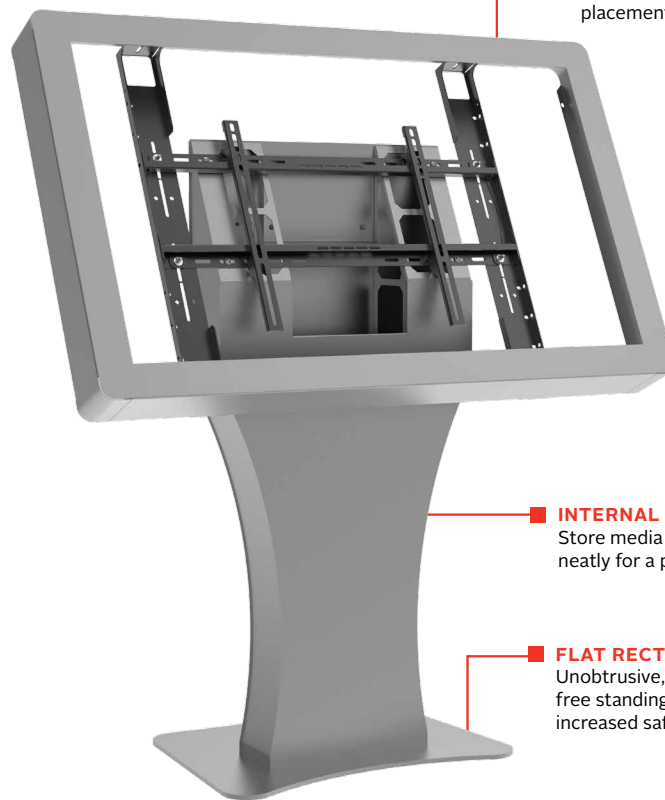

KILH540/542/543
KILH546/547/548
KILH549/550/555

Max Load
75lb
(34kg)

Landscape Kiosk

Fits most 40", 42", 43", 46", 47", 48", 49", 50" and 55" Displays
less than 3.50" (89mm) deep

Experience the elegance of Peerless-AV's new indoor, Landscape Kiosk, designed to support the latest digital signage displays. With a flat base that can be free standing or bolted to the ground, the kiosk allows for quick access to electric and data cables, making it easy to install and maintain. This kiosk also includes an internal tray for media players and cables, with direct access to parts requiring maintenance. For theft protection, the kiosk features hex pin screw locks. From entertaining to wayfinding, this new kiosk is an ideal solution for any indoor application setting - from corporate to retail to hospitality, and beyond.

- Modern, hourglass body design with a curved, corner pull-out display cover
- Display lines flush with the kiosk window for a clean look
- Six outlet, UL- and cUL-approved surge suppressor with 6' cord to protect voltage-sensitive components from damaging power surges
- Supports a wide range of aesthetic options including multiple colors, vinyl wraps, etc. to best match the environment or promote brand strategy
- Pre-assembled to simplify installation of entire solution
- High-performance, premium powder coat finish protects the unit and extends the product lifespan for years

SHAPELY ENCLOSURE
Allows for the ultimate placement flexibility

INTERNAL COMPONENT TRAY
Store media player and cables neatly for a professional finish

FLAT RECTANGULAR BASE
Unobtrusive, stylish design can be free standing or bolted to floor for increased safety and security