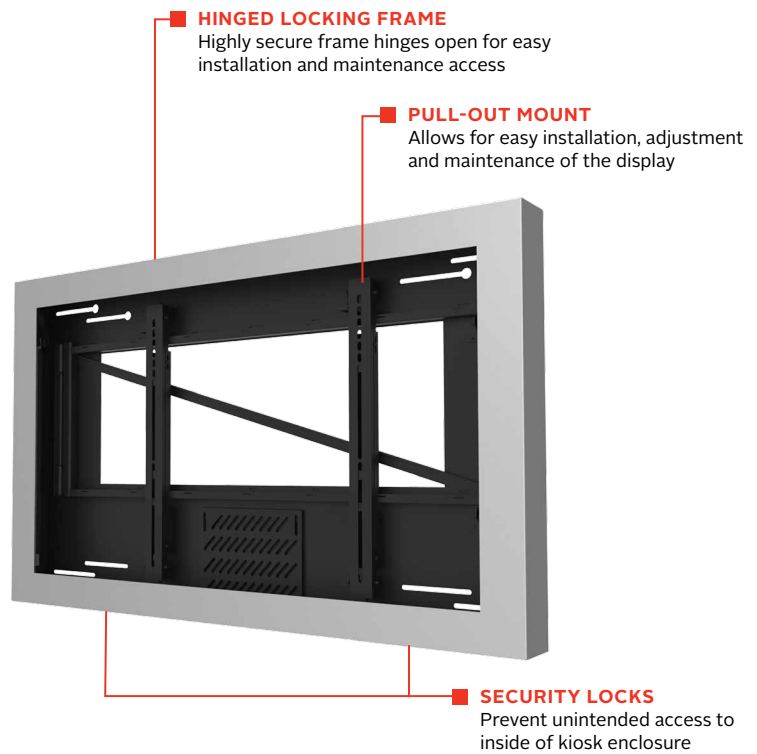

KIL640/642/643/646/
647/648/649/655-35D(-S)

	Mounting Pattern 200 x 200 up to 600 x 400mm		Max Load 75lb (34kg)
--	---	--	-----------------------------------

Wall Kiosk Enclosure

Fits 40", 42", 43", 46", 47", 48", 49" and 55" Displays up to 3.5" (89mm) Thick

Peerless-AV's Wall Kiosk Enclosure provides a sleek digital showcase for advertising, entertaining, interactive wayfinding, and much more. These innovative kiosk enclosures accommodate a wide variety of ultra-thin displays in landscape orientation. Despite the slim, 5.45" profile, the kiosk enclosure can easily house media players, fans and other electrical equipment needed to create an impressive digital solution. From hotels to casinos to movie theaters, Peerless-AV's Wall Kiosk Enclosures are ideal for applications that want to take the guest experience up a notch and differentiate their brand.

- Eight way tool-less adjustment to quickly position display in kiosk window for flush alignment
- VESA® 200 x 200 up to 400 x 600mm compatible
- Thermostat controlled circulation fans ensure proper airflow within the kiosk
- Low profile design extends 5.45" (139mm) away from the wall
- Hinged top frame offers easy access to the display and other internal components for easy maintenance and enhanced security
- Supports wide range of aesthetic options including glass/acrylic, multiple colors, vinyl wraps, etc. to best match environment or promote brand strategy
- Pre-assembled to simplify installation of the entire solution