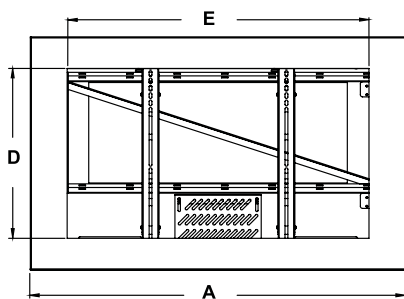

Package Specifications

	PACKAGE SIZE (W x H x D)	PACKAGE SHIP WEIGHT	PACKAGE UPC CODE				PACKAGE CONTENTS	UNITS IN PACKAGE
KIL640/642/643-35D(-S)	48.00" x 40.00" x 8.00" (1219 x 1016 x 203mm)	71/70/70lb (32/32/32kg)	KIL640-35D: 735029314622	KIL640-35D-S: 735029314639	KIL642-35D: 735029314646	KIL642-35D-S: 735029314653	Kiosk with Display Mounting Hardware	1
KIL646/647/648-35D(-S)	60.00" x 40.00" x 8.00" (1524 x 1016 x 203mm)	77/76/75lb (35/34/34kg)	KIL643-35D: 735029315681	KIL643-35D-S: 735029315698	KIL646-35D: 735029314660	KIL646-35D-S: 735029314677		
KIL649/655-35D(-S)	60.00" x 40.00" x 8.00" (1524 x 1016 x 203mm)	75/91lb (34/41kg)	KIL647-35D: 735029314684	KIL647-35D-S: 735029314691	KIL648-35D: 735029314707	KIL648-35D-S: 735029314714		
			KIL649-35D: 735029319177	KIL649-35D-S: 735029319184	KIL655-35D: 735029314721	KIL655-35D-S: 735029314738		

Accessories

- **ACC415:** 4-pack Metal Stud Fastener Kit
- **DEB-HD10:** 32' (10m) High Speed HDMI® Cables with Ethernet
- **PVP1000-PL6:** Surge Protector with Six Outlets

All dimensions = inch (mm)

FRONT VIEW

MODEL NO.	DIMENSION "A"	DIMENSION "B"	DIMENSION "C"	DIMENSION "D"	DIMENSION "E"
KIL640-35D	43.50" (1105mm)	5.45" (139mm)	27.00" (686mm)	19.67" (500mm)	34.97" (888mm)
KIL642-35D	43.50" (1105mm)	5.45" (139mm)	27.00" (686mm)	20.65" (525mm)	36.72" (933mm)
KIL643-35D	43.50" (1105mm)	5.45" (139mm)	27.00" (686mm)	21.13" (537mm)	37.59" (955mm)
KIL646-35D	48.00" (1219mm)	5.45" (139mm)	29.00" (737mm)	22.61" (574mm)	40.20" (1021mm)
KIL647-35D	48.00" (1219mm)	5.45" (139mm)	29.00" (737mm)	23.10" (587mm)	41.07" (1043mm)
KIL648-35D	48.00" (1219mm)	5.45" (139mm)	29.00" (737mm)	23.59" (599mm)	41.94" (1065mm)
KIL649-35D	56.00" (1422mm)	5.45" (139mm)	34.10" (866mm)	24.08" (611mm)	42.82" (1087mm)
KIL655-35D	56.00" (1422mm)	5.45" (139mm)	34.10" (866mm)	27.03" (686mm)	48.05" (1220mm)

Architect Specifications

The Wall Kiosk Enclosure shall be a Peerless-AV model KIL640-35D(-S), 642-35D(-S), 646-35D(-S), 647-35D(-S), 648-35D(-S), 649-35D(-S) or 655-35D(-S) and shall be located where indicated on the plans. Assembly and installation shall be done according to instructions provided by the manufacturer.

Visit peerless-av.com to see the complete line of AV solutions from Peerless-AV, including outdoor displays, kiosks, display mounts, projector mounts, carts/stands, and a full assortment of accessories.

Peerless-AV
2300 White Oak Circle
Aurora, IL 60502 USA

(800) 865-2112
(630) 375-5100
Fax: (800) 359-6500

Peerless-AV Europe
Unit 3 Watford Interchange
Colonial Way, Watford
Herts, WD24 4WP
United Kingdom
+44 (0) 1923 200100
Fax: +44 (0) 1923 200101

Peerless-AV Latin America
Av. de las Industrias 413
Parque Industrial Escobedo
General Escobedo, N.L.,
México, 66062
+52 (81) 8384-8300
Fax: +52 (81) 8384-8360

peerless-AV®
Driving Technology Through Innovation

LIT-1631 rev.2