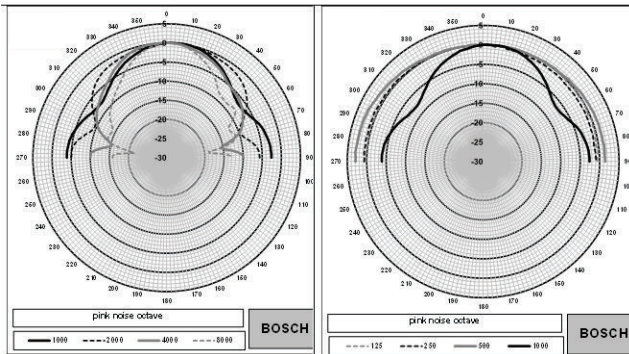

Dimensions in mm (in)

## LB7-UC06VR

Circuit diagram

Frequency response

Polar diagrams

Rear view

Octave band sensitivity \*

	Octave SPL 1W/1m	Total octave SPL 1W/1m	Total octave SPL Pmax/1m
125 Hz	79.4	-	-
250 Hz	89.6	-	-
500 Hz	87.9	-	-
1000 Hz	93.5	-	-
2000 Hz	92.2	-	-
4000 Hz	92.1	-	-
8000 Hz	89.5	-	-
A-weighted	-	89.0	96.2
Lin-weighted	-	89.4	96.8

Octave band opening angles

	Horizontal	Vertical	
125 Hz	180	180	
250 Hz	180	180	
500 Hz	180	180	
1000 Hz	180	85	
2000 Hz	104	116	
4000 Hz	84	92	
8000 Hz	64	58	

Acoustical performance specified per octave