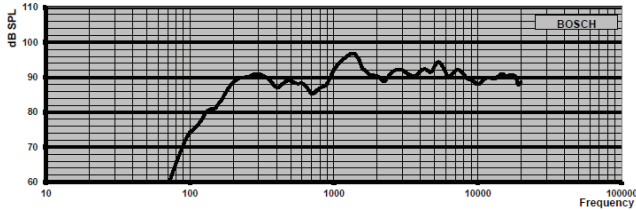

## LB7-UC06VR

Circuit diagram

Frequency response

Polar diagrams

Rear view

Octave band sensitivity \*

	Octave SPL 1W/1m	Total octave SPL 1W/1m	Total octave SPL Pmax/1m
125 Hz	79.4	-	-
250 Hz	89.6	-	-
500 Hz	87.9	-	-
1000 Hz	93.5	-	-
2000 Hz	92.2	-	-
4000 Hz	92.1	-	-
8000 Hz	89.5	-	-
A-weighted	-	89.0	96.2
Lin-weighted	-	89.4	96.8