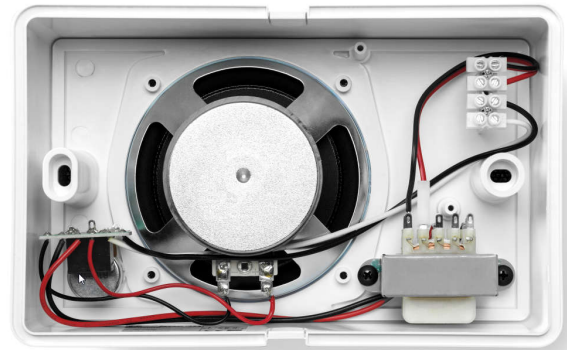

Rear view

Octave band sensitivity *

	Octave SPL 1W/1m	Total octave SPL 1W/1m	Total octave SPL Pmax/1m
125 Hz	79.4	-	-
250 Hz	89.6	-	-
500 Hz	87.9	-	-
1000 Hz	93.5	-	-
2000 Hz	92.2	-	-
4000 Hz	92.1	-	-
8000 Hz	89.5	-	-
A-weighted	-	89.0	96.2
Lin-weighted	-	89.4	96.8

Octave band opening angles

	Horizontal	Vertical	
125 Hz	180	180	
250 Hz	180	180	
500 Hz	180	180	
1000 Hz	180	85	
2000 Hz	104	116	
4000 Hz	84	92	
8000 Hz	64	58	

Acoustical performance specified per octave

* (all measurements are done with a pink noise signal; the values are in dB SPL)