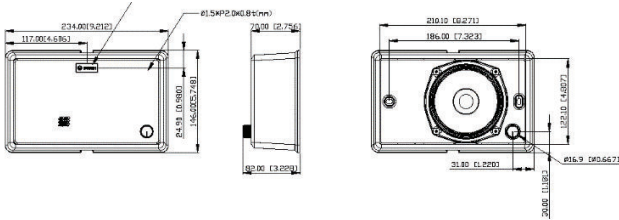

Dimensions in mm (in)

\* Technical performance data acc. to IEC 60268-5

**Mechanical**

Dimensions (H x W x D)	146 x 234 x 70 / 82 mm
Weight	1.15 kg
Color	White (RAL 9003)

**Environmental**

Operating temperature	-10°C to +55°C (14°F to +131°F)
Storage and transport temperature	-40 °C to +70 °C (-40 °F to +158 °F)
Relative humidity	< 95%