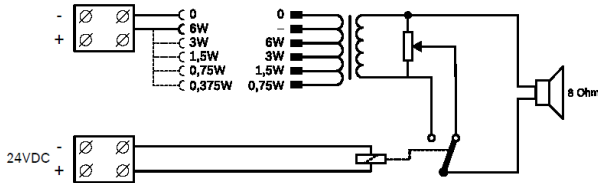

LB7-UC06VR

Circuit diagram