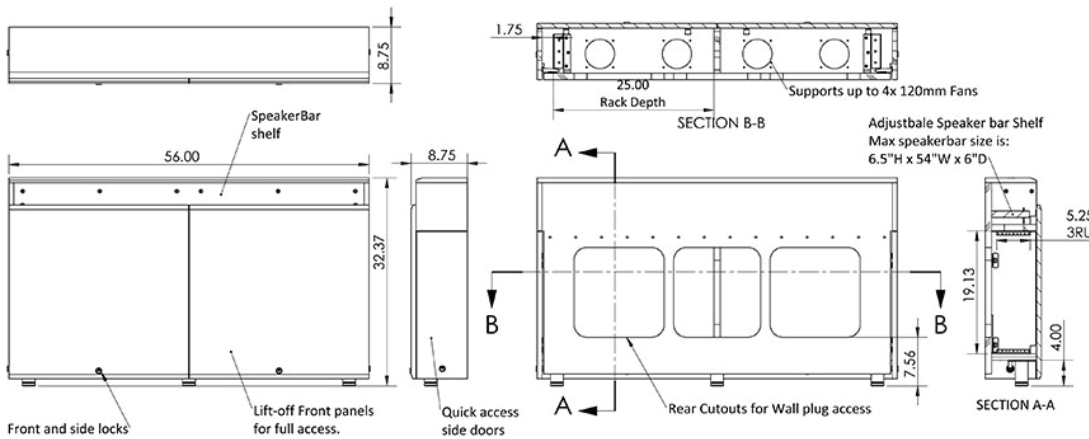

**Standard Features**

- Secures to wall and saves space at under 9" deep
- Sound bar shelf with height adjustment (SB max dims of 54"W x 6"D x 6.5"H)
- Highly resistant thermowrap surface available in many colors
- **RR3** 3U rack rails per side (6U total)
- Lift-off locking front panels for access to racks and wiring
- Locking side doors for quick access to front of rack units
- Compatible with AVFI tables with and without Bridge
- Vents at top and bottom with option to add up to 4 fans
- Ships assembled

**Options**

- **PB** Six outlet power bar with 10 ft. cord
- **TVCB** Camera bracket for freestanding or wall mount TV's
- **CS** Wall mount camera or codec shelf
- **FAN** Additional quiet cooling fan
- **9107** Lacing bar (19" long)
- **WM-3755** Tilt wall mount

**Specifications**

**Model:** CR2-WM  
**Width:** 56"  
**Depth:** 8.75"  
**Height:** 32.5"

**Finishes**

Other finishes are available. Check website.

The information contained in this drawing is the sole property of Audio Visual Furniture International. Any reproduction in part or as a whole without the written permission of Audio Visual Furniture International is prohibited. AVFI can build or modify stock configurations to suit customer specifications. Please contact us to discuss how this service can help meet your needs. Some quantity restrictions may apply. Specification subject to change without notice. Computers, cameras, monitors, etc. are shown to illustrate product usage and are not included unless otherwise noted.