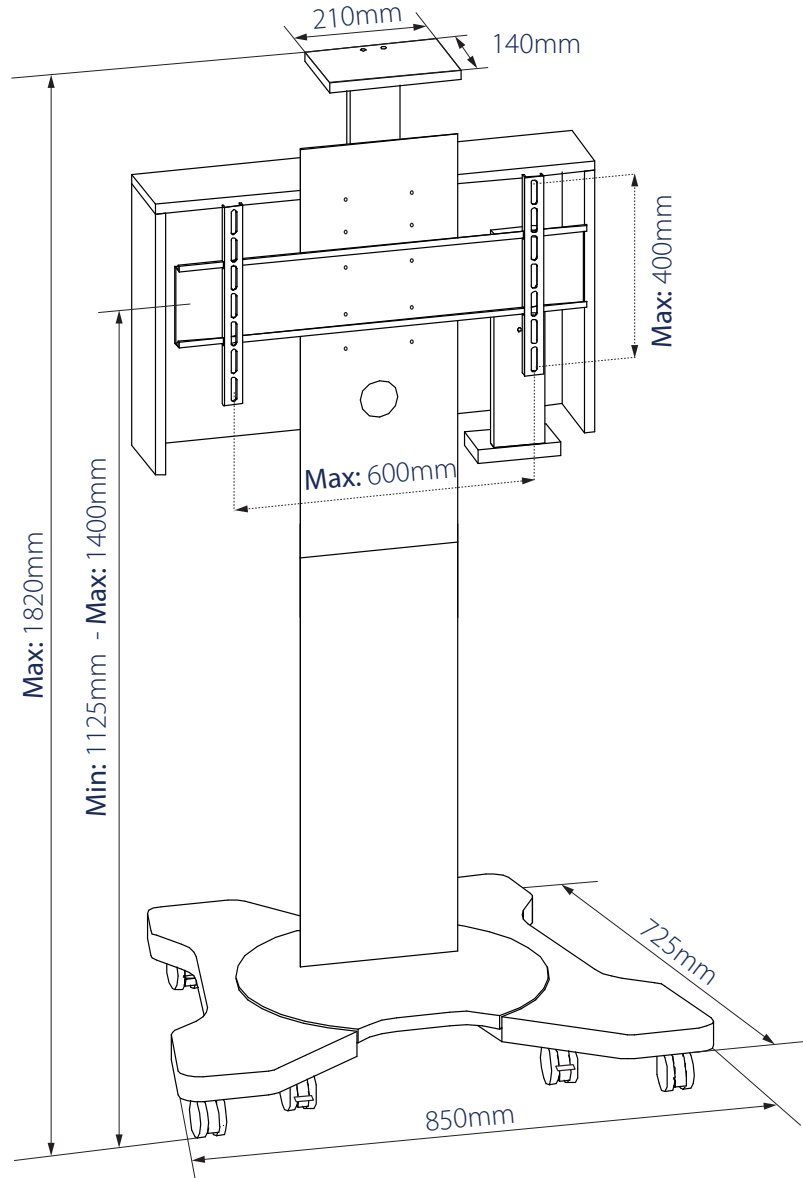

Braked castors for mobility

Includes video codec / AV player shelf located behind the screen interface

Stylish rear cover to protect video codec / AV player

PACKING INFORMATION

COLOUR:	ORDER REF:	EAN CODE:	MASTER CARTON QTY:	INNER CARTON QTY:	MASTER CARTON WEIGHT:	MASTER CARTON CUBE:
Black	BTF820/BB	5019318651113	1	0	34.5kg	0.223cbm

SIMILAR PRODUCTS TO THE BTF820

BTF810 1m Flat Screen Display stand with Shelf designed for screens up to 60"	BTF811 1.2m Flat Screen Display stand with Shelf designed for screens up to 46"	BT8511 Mobile Twin Screen VC Trolley with Camera Shelf for screens up to 42"	BT8521 Mobile Twin Screen VC Stand with Camera Shelf for screens up to 42"

SS-BTF820-V2-200715