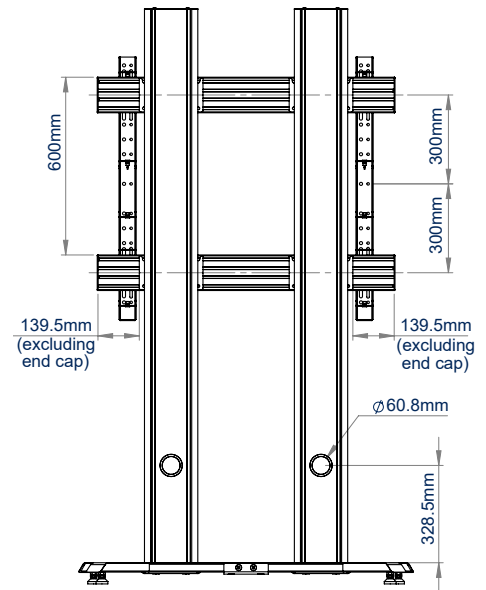

SPECIFICATION

Recommended screen size	65" - 100"
Max load	100kg
VESA® and non-VESA fixings	up to 972 x 800mm
Dimensions	W:1128mm H:1942mm D:757mm
Colour options	Black or Silver & Black

FEATURES

- Designed to mount a screen in a freestanding configuration
- Universal design with a premium high-end aesthetic
- Suitable for landscape mounting
- Arms feature levelling screws to adjust the screen height
- Includes adjustable levelling feet
- Integrated cable management
- Safety screws help prevent unauthorised removal of screens
- Easily accessorised with a flip-down media storage tray and VC shelf (available separately), which can be positioned above or below the screen
- Castors for mobility also available separately (BTW075-4)
- Simple 'hook-on' screen installation

100" [↑]
254cm _↙

VESA
900

100KG

Available in Black or Silver & Black

Integrated cable management throughout the vertical column

Accessories such as VC Shelves & media storage can be fitted easily (available separately)

Includes adjustable levelling feet to accommodate uneven surfaces

FRONT VIEW

SIDE VIEW

BACK VIEW

TOP VIEW

BOTTOM VIEW

ORDER REFERENCE

Colour:	Order Ref:	EAN Code:
Black	BT8709/B	5019318303647
Silver & Black	BT8709/BS	5019318303654