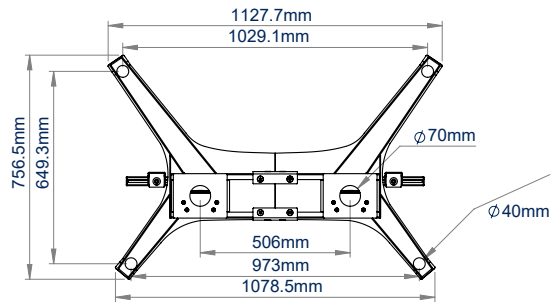

SPECIFICATION

Recommended screen size	65" - 100"
Max load	100kg
VESA® and non-VESA fixings	up to 972 x 800mm
Dimensions	W:1128mm H:1942mm D:757mm
Colour options	Black or Silver & Black

FEATURES

- Designed to mount a screen in a freestanding configuration
- Universal design with a premium high-end aesthetic
- Suitable for landscape mounting
- Arms feature levelling screws to adjust the screen height
- Includes adjustable levelling feet
- Integrated cable management
- Safety screws help prevent unauthorised removal of screens
- Easily accessorised with a flip-down media storage tray and VC shelf (available separately), which can be positioned above or below the screen
- Castors for mobility also available separately (BTW075-4)
- Simple 'hook-on' screen installation

100" [↑]
254cm _↙

VESA
900

100KG

Available in Black or Silver & Black

Integrated cable management throughout the vertical column

Accessories such as VC Shelves & media storage can be fitted easily (available separately)

Includes adjustable levelling feet to accommodate uneven surfaces

FRONT VIEW

SIDE VIEW

BACK VIEW

TOP VIEW

BOTTOM VIEW

ORDER REFERENCE

Colour:	Order Ref:	EAN Code:
Black	BT8709/B	5019318303647
Silver & Black	BT8709/BS	5019318303654