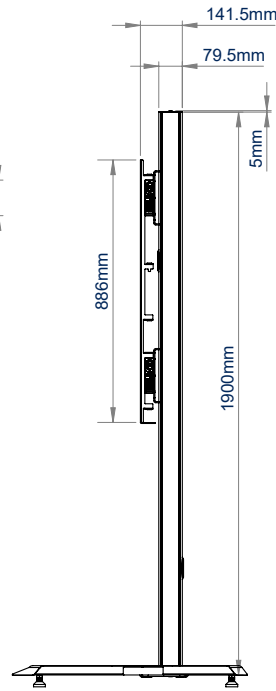

SPECIFICATION

Recommended screen size	65" - 100"
Max load	100kg
VESA® and non-VESA fixings	up to 972 x 800mm
Dimensions	W:1128mm H:1942mm D:757mm
Colour options	Black or Silver & Black

FEATURES

- Designed to mount a screen in a freestanding configuration
- Universal design with a premium high-end aesthetic
- Suitable for landscape mounting
- Arms feature levelling screws to adjust the screen height
- Includes adjustable levelling feet
- Integrated cable management
- Safety screws help prevent unauthorised removal of screens
- Easily accessorised with a flip-down media storage tray and VC shelf (available separately), which can be positioned above or below the screen
- Castors for mobility also available separately (BTW075-4)
- Simple 'hook-on' screen installation

100" [↑]
254cm _↙

VESA
900

100KG

Available in Black or Silver & Black

Integrated cable management throughout the vertical column

Accessories such as VC Shelves & media storage can be fitted easily (available separately)

Includes adjustable levelling feet to accommodate uneven surfaces

FRONT VIEW

SIDE VIEW

BACK VIEW

TOP VIEW

BOTTOM VIEW

ORDER REFERENCE

Colour:	Order Ref:	EAN Code:
Black	BT8709/B	5019318303647
Silver & Black	BT8709/BS	5019318303654