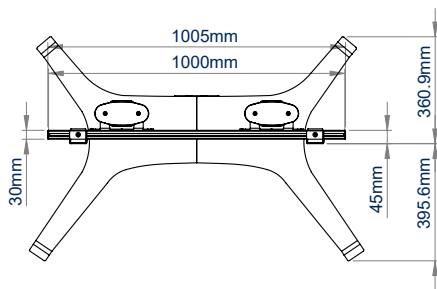

SPECIFICATION

Recommended screen size	65" - 100"
Max load	100kg
VESA® and non-VESA fixings	up to 972 x 800mm
Dimensions	W:1128mm H:1942mm D:757mm
Colour options	Black or Silver & Black

FEATURES

- Designed to mount a screen in a freestanding configuration
- Universal design with a premium high-end aesthetic
- Suitable for landscape mounting
- Arms feature levelling screws to adjust the screen height
- Includes adjustable levelling feet
- Integrated cable management
- Safety screws help prevent unauthorised removal of screens
- Easily accessorised with a flip-down media storage tray and VC shelf (available separately), which can be positioned above or below the screen
- Castors for mobility also available separately (BTW075-4)
- Simple 'hook-on' screen installation

100" [↑]
254cm _↙

VESA
900

100KG

Available in Black or Silver & Black

Integrated cable management throughout the vertical column

Accessories such as VC Shelves & media storage can be fitted easily (available separately)

Includes adjustable levelling feet to accommodate uneven surfaces

FRONT VIEW

SIDE VIEW

BACK VIEW

TOP VIEW

BOTTOM VIEW

ORDER REFERENCE

Colour:	Order Ref:	EAN Code:
Black	BT8709/B	5019318303647
Silver & Black	BT8709/BS	5019318303654