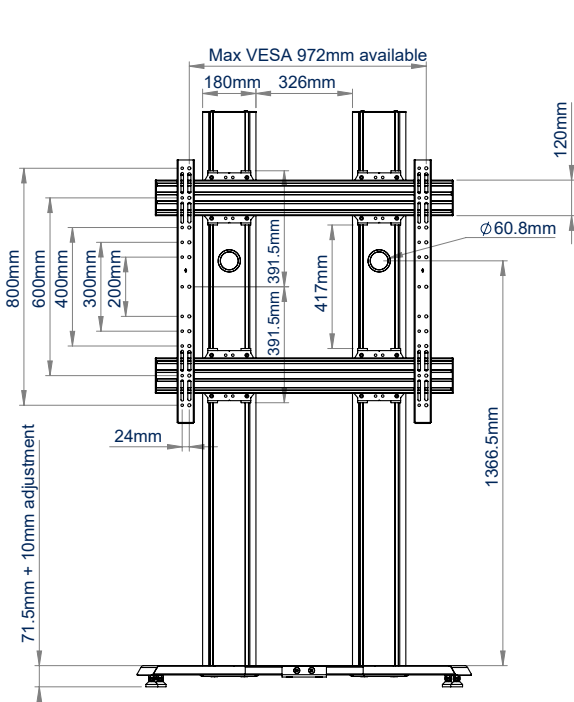

SPECIFICATION

Recommended screen size	65" - 100"
Max load	100kg
VESA® and non-VESA fixings	up to 972 x 800mm
Dimensions	W:1128mm H:1942mm D:757mm
Colour options	Black or Silver & Black

FEATURES

- Designed to mount a screen in a freestanding configuration
- Universal design with a premium high-end aesthetic
- Suitable for landscape mounting
- Arms feature levelling screws to adjust the screen height
- Includes adjustable levelling feet
- Integrated cable management
- Safety screws help prevent unauthorised removal of screens
- Easily accessorised with a flip-down media storage tray and VC shelf (available separately), which can be positioned above or below the screen
- Castors for mobility also available separately (BTW075-4)
- Simple 'hook-on' screen installation

100" [↑]
254cm _↙

VESA
900

100KG

Available in Black or Silver & Black

Integrated cable management throughout the vertical column

Accessories such as VC Shelves & media storage can be fitted easily (available separately)

Includes adjustable levelling feet to accommodate uneven surfaces

FRONT VIEW

SIDE VIEW

BACK VIEW

TOP VIEW

BOTTOM VIEW

ORDER REFERENCE

Colour:	Order Ref:	EAN Code:
Black	BT8709/B	5019318303647
Silver & Black	BT8709/BS	5019318303654