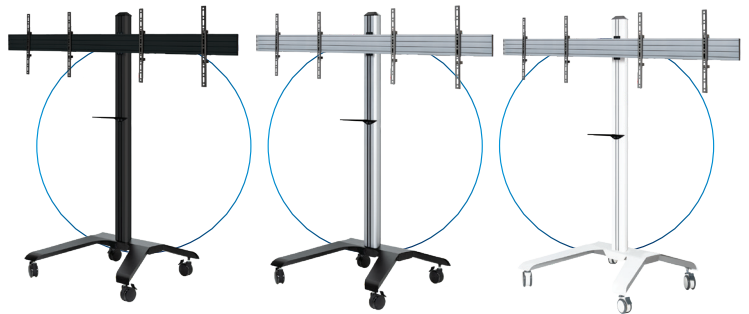

**INCLUDES
VC SHELF**

BT85 14

UNIVERSAL TWIN SCREEN VC TROLLEY FOR SCREENS UP TO 46"

The BT8514 is a premium mounting solution designed to mount two screens side by side for video conferencing applications. The Trolley is supplied with a shelf for VC cameras that can be fitted above or below the screen while integrated cable management hides cables for a smart installation in any environment. Non-marking braked castors allow the trolley to be relocated easily and safely without marking floor surfaces. Screw-in levelling feet for freestanding applications are available separately.

SPECIFICATION

Recommended screen size	39" - 46"
Max screen width	1318mm per screen
Max load	40kg per screen
VESA® and non-VESA fixings	up to 400 x 400mm
Dimensions (Trolley)	W:1504mm H:1905mm D:863mm
Dimensions (VC Shelf)	W:120mm H:3mm D:235mm
Colour options	Black, Black & Silver or White

FEATURES

- Universal design suitable for mounting two screens side by side
- High-end aesthetic quality
- Includes VC shelf which can be fitted directly to the column
- VC shelf fits most cameras with 1/4" thread with 100 x 100mm fixing points
- Interface arms include levelling screws to adjust the screen height
- Integrated cable management for a smart installation
- Safety screws help prevent unauthorised screen removal
- Dual colour options available for a modern contemporary look
- Adjustable levelling feet for a freestanding installation are available separately (BT856-FEET)
- Simple 'hook-on' screen installation with all mounting hardware included

SYSTEM X

PER SCREEN

Interface arms include levelling screws to adjust the height of the screen

Additional AV accessory shelves can be fitted directly to the column

Dual colour options available for a modern contemporary look