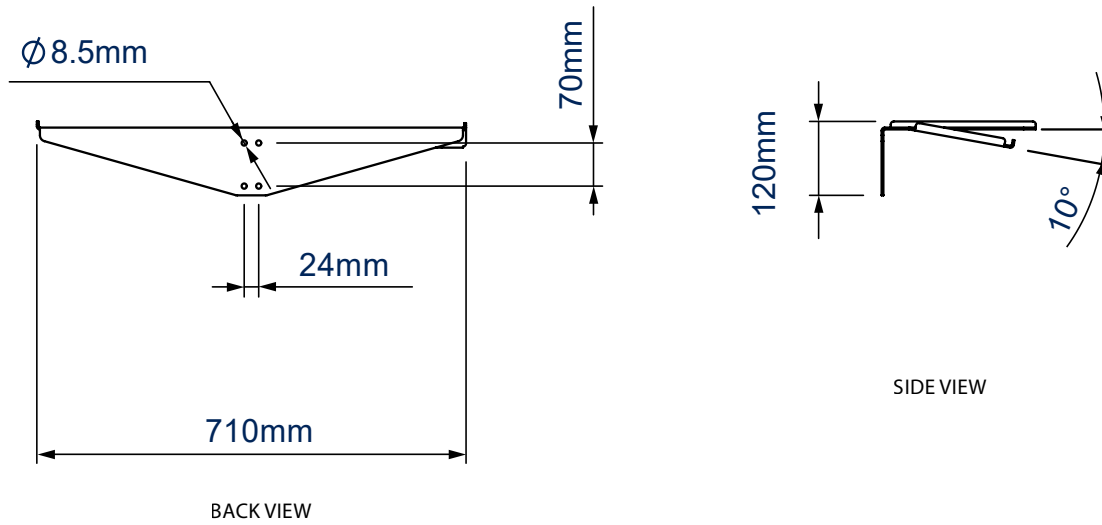

Mounts to a single pole using 1 x Ø50mm or Ø60mm accessory collar (sold separately)

10° tilt on keyboard shelf for ease of use

Sleek design integrates with B-Tech mounting systems for a stylish installation

Also compatible with the System X range

PACKING INFORMATION

COLOUR:	ORDER REF:	EAN CODE:	MASTER CARTON QTY:	INNER CARTON QTY:	MASTER CARTON WEIGHT:	MASTER CARTON CUBE:
Black	BT7865/B	5019318089725	N/A	N/A	N/A	N/A

ACCESSORIES & RELATED PRODUCTS

BT7052	BT7260	BT7863	BT7033

ø50mm Accessory Collar single attachment

ø60mm Accessory Collar single attachment

VC Camera Shelf compatible with BT7052, BT7841 and BT7260 Accessory Collars

Small Accessory Shelf ideal for use with B-Tech poles

SS-BT7865-V2-070819