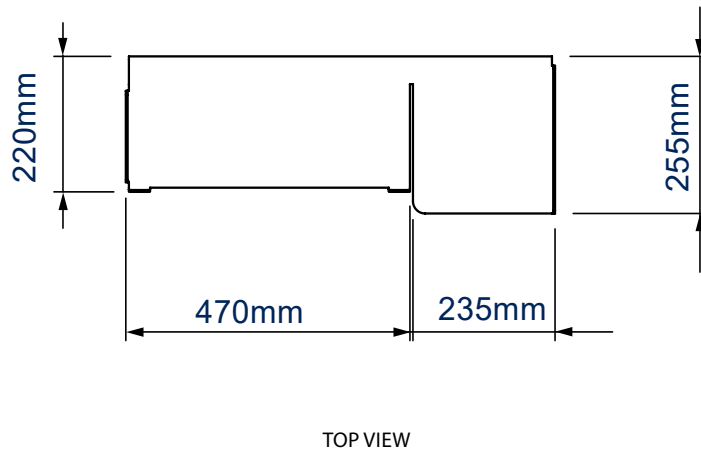

PACKING INFORMATION

COLOUR:	ORDER REF:	EAN CODE:	MASTER CARTON QTY:	INNER CARTON QTY:	MASTER CARTON WEIGHT:	MASTER CARTON CUBE:
Black	BT7865/B	5019318089725	N/A	N/A	N/A	N/A

ACCESSORIES & RELATED PRODUCTS

BT7052	BT7260	BT7863	BT7033

ø50mm Accessory Collar single attachment

ø60mm Accessory Collar single attachment

VC Camera Shelf compatible with BT7052, BT7841 and BT7260 Accessory Collars

Small Accessory Shelf ideal for use with B-Tech poles

SS-BT7865-V2-070819