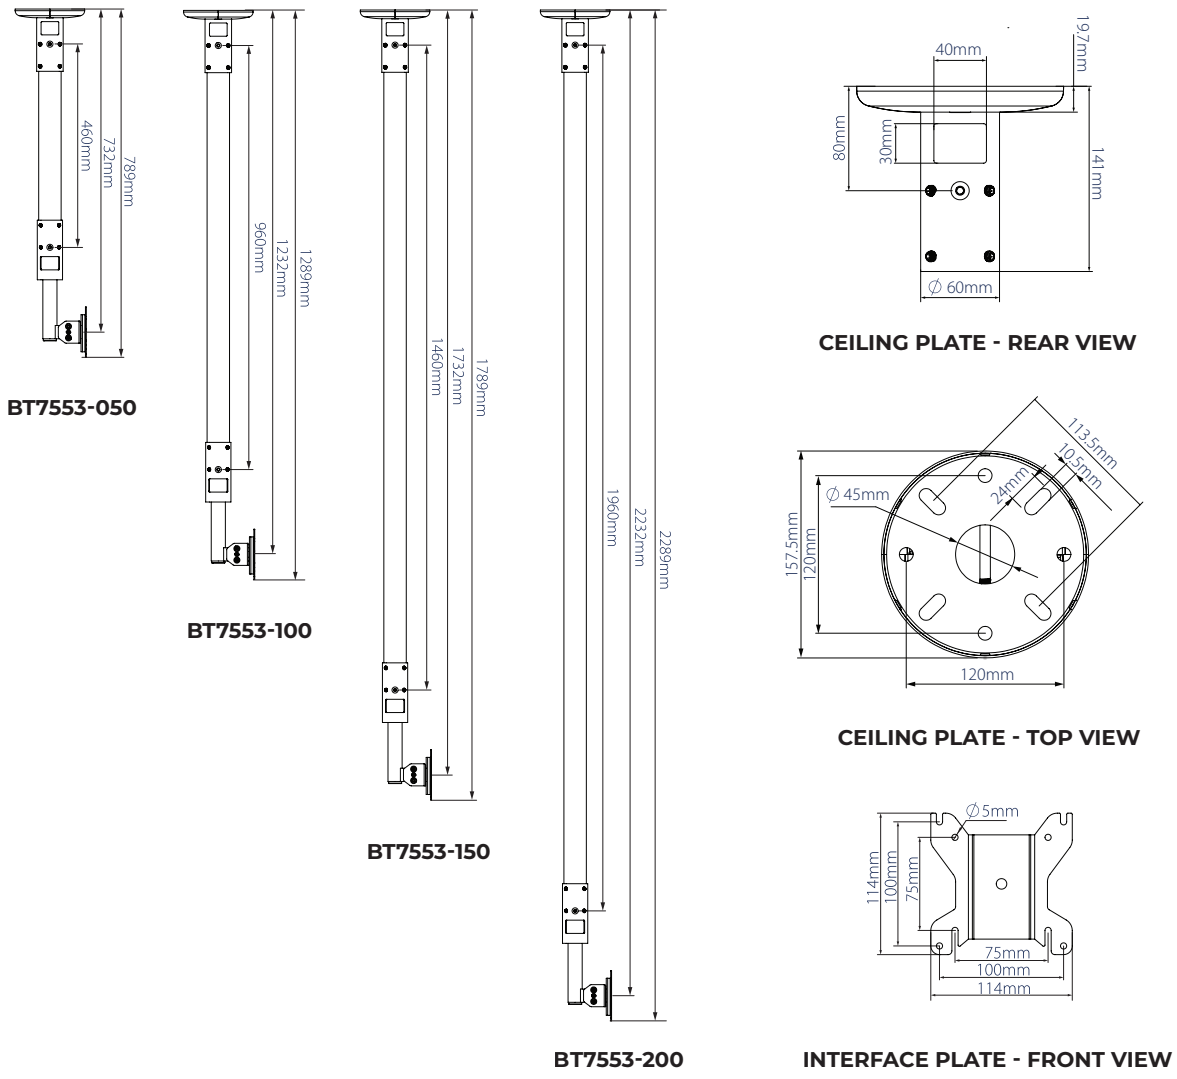

BT7553

ORDERING INFORMATION

COLOUR	ORDER REF	EAN
Black w/ Black Poles	BT7553-050/BB	5019318759161
Black w/ Chrome Poles	BT7553-050/BC	5019318759178
Black w/ White Poles	BT7553-050/BW	5019318302244
Black w/ Black Poles	BT7553-100/BB	5019318759475
Black w/ Chrome Poles	BT7553-100/BC	5019318759482
Black w/ White Poles	BT7553-100/BW	5019318302251
Black w/ Black Poles	BT7553-150/BB	5019318759499
Black w/ Chrome Poles	BT7553-150/BC	5019318759505
Black w/ White Poles	BT7553-150/BW	5019318302268
Black w/ Black Poles	BT7553-200/BB	5019318759512
Black w/ Chrome Poles	BT7553-200/BC	5019318759529

RELATED PRODUCTS

PRODUCT CODE	NAME	DESCRIPTION
BT7841	Ø50mm Accessory Collar	Designed to add shelves & accessories to Ø50mm poles
BT7502	Adaptor Plate	Allows a VESA 100 interface to mount screens with VESA 200 fixings
BT7863	Video Conferencing Camera Shelf	Is ideal for VC cameras and small video codecs
BT7551	Flat Screen Ceiling / Desk Mount	Designed to mount flat screens to Ø50mm poles

SS-V2-BT7553-06092024