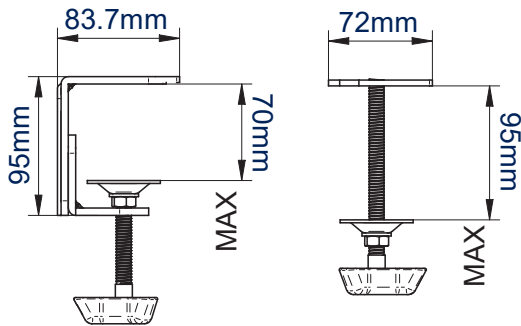

DESK CLAMP

GROMMET

PACKING INFORMATION

COLOUR:	ORDER REF:	EAN CODE:	MASTER CARTON QTY:	INNER CARTON QTY:	MASTER CARTON WEIGHT:	MASTER CARTON CUBE:
Graphite Black	BT7382/GB	5019318752360	2	0	8.75kg	0.057cbm