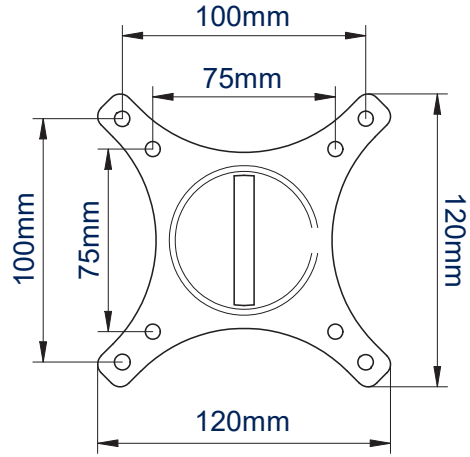

INTERFACE

PACKING INFORMATION

COLOUR:	ORDER REF:	EAN CODE:	MASTER CARTON QTY:	INNER CARTON QTY:	MASTER CARTON WEIGHT:	MASTER CARTON CUBE:
Graphite Black	BT7382/GB	5019318752360	2	0	8.75kg	0.057cbm

ACCESSORIES & RELATED PRODUCTS