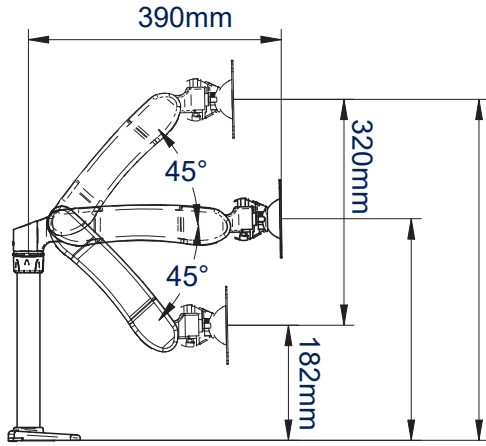

SIDE VIEW

PACKING INFORMATION

COLOUR:	ORDER REF:	EAN CODE:	MASTER CARTON QTY:	INNER CARTON QTY:	MASTER CARTON WEIGHT:	MASTER CARTON CUBE:
Graphite Black	BT7382/GB	5019318752360	2	0	8.75kg	0.057cbm

ACCESSORIES & RELATED PRODUCTS