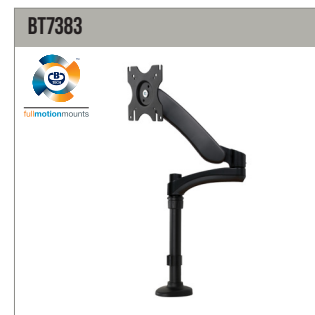

BT7383
Double Arm Full Motion Desk Mount
designed for screens up to 28"