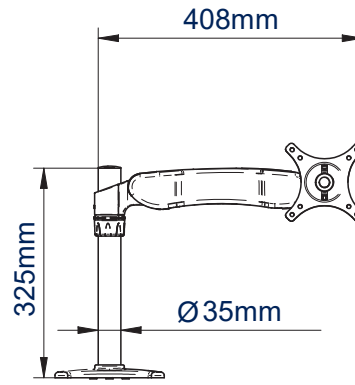

FRONT VIEW

PACKING INFORMATION

COLOUR:	ORDER REF:	EAN CODE:	MASTER CARTON QTY:	INNER CARTON QTY:	MASTER CARTON WEIGHT:	MASTER CARTON CUBE:
Graphite Black	BT7382/GB	5019318752360	2	0	8.75kg	0.057cbm

ACCESSORIES & RELATED PRODUCTS