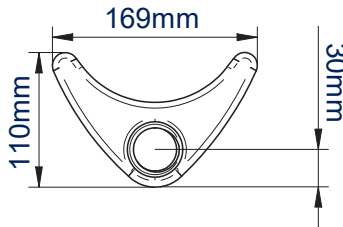

BASE

PACKING INFORMATION

COLOUR:	ORDER REF:	EAN CODE:	MASTER CARTON QTY:	INNER CARTON QTY:	MASTER CARTON WEIGHT:	MASTER CARTON CUBE:
Graphite Black	BT7382/GB	5019318752360	2	0	8.75kg	0.057cbm

ACCESSORIES & RELATED PRODUCTS