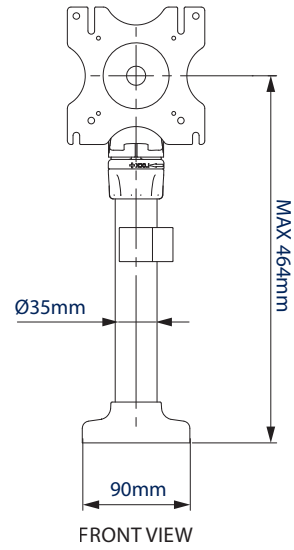

FRONT VIEW

PACKING INFORMATION

COLOUR:	ORDER REF:	EAN CODE:	MASTER CARTON QTY:	INNER CARTON QTY:	MASTER CARTON WEIGHT:	MASTER CARTON CUBE:
Black	BT7373/B	5019318752179	2	0	6.3kg	0.044cbm

RELATED PRODUCTS TO THE BT7373

SS-BT7373-V3-250722