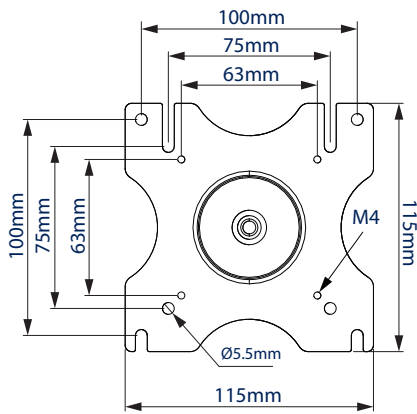

INTERFACE

PACKING INFORMATION

COLOUR:	ORDER REF:	EAN CODE:	MASTER CARTON QTY:	INNER CARTON QTY:	MASTER CARTON WEIGHT:	MASTER CARTON CUBE:
Black	BT7373/B	5019318752179	2	0	6.3kg	0.044cbm

RELATED PRODUCTS TO THE BT7373

SS-BT7373-V3-250722