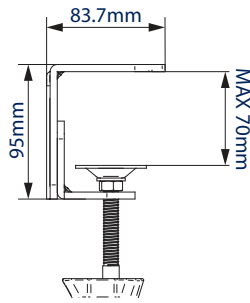

DESK CLAMP

PACKING INFORMATION

COLOUR:	ORDER REF:	EAN CODE:	MASTER CARTON QTY:	INNER CARTON QTY:	MASTER CARTON WEIGHT:	MASTER CARTON CUBE:
Black	BT7373/B	5019318752179	2	0	6.3kg	0.044cbm

RELATED PRODUCTS TO THE BT7373

SS-BT7373-V3-250722