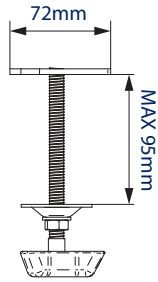

GROMMET

PACKING INFORMATION

COLOUR:	ORDER REF:	EAN CODE:	MASTER CARTON QTY:	INNER CARTON QTY:	MASTER CARTON WEIGHT:	MASTER CARTON CUBE:
Black	BT7373/B	5019318752179	2	0	6.3kg	0.044cbm

RELATED PRODUCTS TO THE BT7373

SS-BT7373-V3-250722