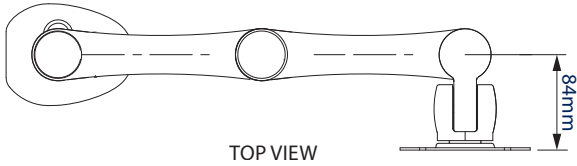

TOP VIEW

PACKING INFORMATION

COLOUR:	ORDER REF:	EAN CODE:	MASTER CARTON QTY:	INNER CARTON QTY:	MASTER CARTON WEIGHT:	MASTER CARTON CUBE:
Black	BT7373/B	5019318752179	2	0	6.3kg	0.044cbm

RELATED PRODUCTS TO THE BT7373

SS-BT7373-V3-250722