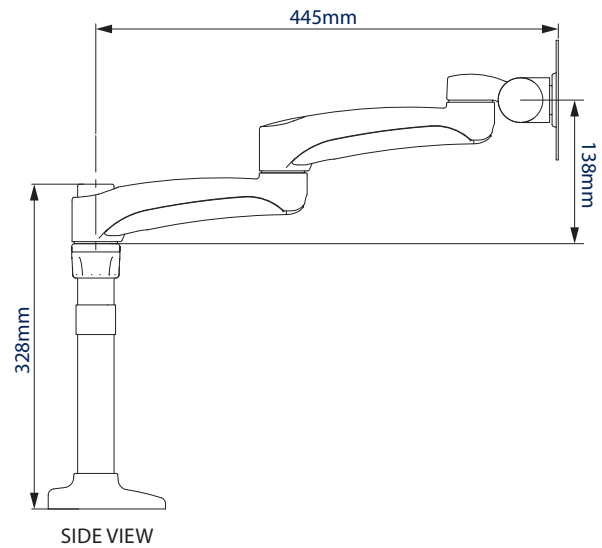

SIDE VIEW

PACKING INFORMATION

COLOUR:	ORDER REF:	EAN CODE:	MASTER CARTON QTY:	INNER CARTON QTY:	MASTER CARTON WEIGHT:	MASTER CARTON CUBE:
Black	BT7373/B	5019318752179	2	0	6.3kg	0.044cbm