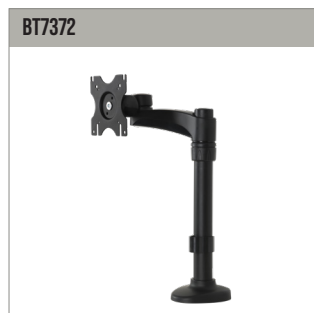

BT7372
Single Arm Premium Desk Mount
designed for screens up to 28"