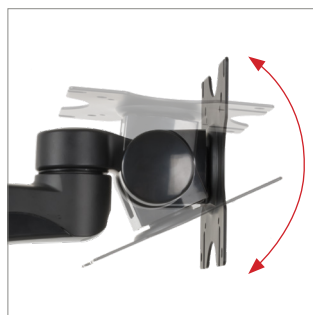

**360°
 SCREEN
 ROTATION**

BT7373

DOUBLE ARM DESK MOUNT WITH TILT & SWIVEL

The BT7373 is a double arm desk mount made from durable aluminium with an anodised polished finish. Suitable for use with screens up to 32", the arm features three swivel points plus 360° screen rotation at the interface, making this desk mount perfect for portrait or landscape mounting. The mount can be easily fixed to the rear or side of a desk or through a grommet hole and the integrated cable management ensures a neat and tidy installation.

FEATURES

- Dual articulated arm desk mount made from durable aluminium with a durable powder coated finish
- 3 swivel points, at the pole, arm pivot and interface
- Easy height adjustment using tool-less locking collar
- Supplied with both a desk clamp and grommet
- Integrated cable management
- Simple 'hook-on' installation with all mounting hardware included

Integrated cable management for a neat and tidy installation

Supplied with a desk clamp that can attach either to the rear / side of a desk or through a grommet hole

+65°/-90° tilt adjustment, and 360° screen rotation makes it easy to adjust screens

Height adjustment using tool-less locking collar

TOP VIEW

GROMMET

DESK CLAMP

FRONT VIEW

INTERFACE

SIDE VIEW

PACKING INFORMATION