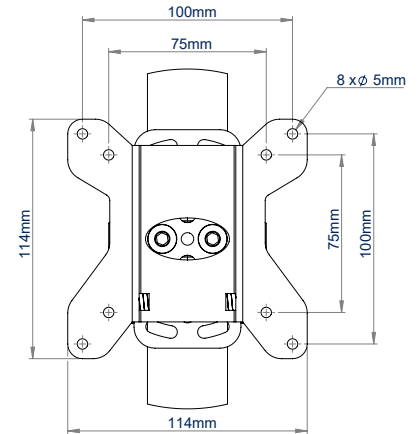

SCREEN MOUNT
FRONT VIEW