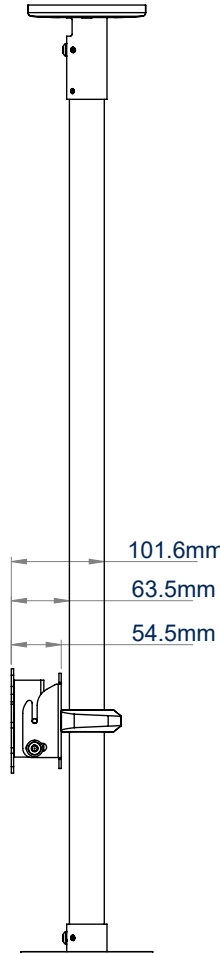

BT5963

BT5963-FD200
FRONT VIEW

SIDE VIEW

ORDERING INFORMATION

COLOUR	ORDER REF	EAN
White	BT5963-FD100W	5019318304958
White	BT5963-FD200W	5019318304965

RELATED PRODUCTS

PRODUCT CODE	NAME	DESCRIPTION
BT5964	System V CCTV Ceiling Mount	Mounts a tilted VESA 200 screen and a small/medium dome camera
BT5965	System V Ceiling Mount	With NPT adaptor for mounting cameras that use NPT fixings
BT5960	System V CCTV Ceiling Mount	Mounts a small / medium sized dome camera
BT5961	System V CCTV Ceiling Mount	For mounting a large camera dome

SS-V3-BT5963-240124