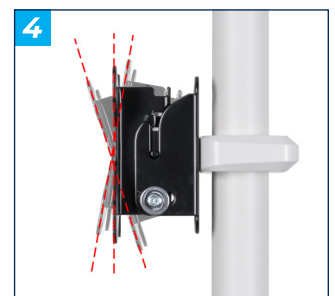

SPECIFICATIONS

Recommended screen size	up to 25"
Max screen load	20kg
Max camera load	5kg
Tilt of screen	+17° / -10°
VESA® screen compatibility	up to 100 x 100
BT5963-FD100 drop length	1036mm
BT5963-FD200 drop length	2036mm
Camera fixing dimensions	51mm - 127.5mm
Colour	White

FEATURES

1. 1 Mounts a dome camera and small flat screen to the ceiling
  2. 2 Integrated cable management
  3. 3 Multiple mounting points for cameras with fixing points up to 127.5mm apart
  4. 4 Easy tilt adjustment of screen
2. Available in a choice of two different drop lengths
   - Grub screws allow micro-adjustment of pole to get a perfectly angled drop
   - Safety bolts ensure pole and camera mount are securely joined

SYSTEM V™

RECOMMENDED MAX SCREEN	MAX LOAD SCREEN	MAX LOAD CAMERA	MAX VESA	TILT	QR CODE
75" / 190cm	20kg	5kg	100 x 100	10° / 17°