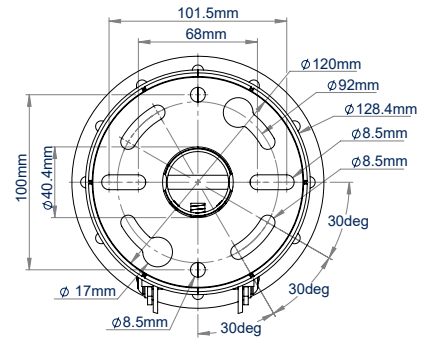

CEILING PLATE
TOP VIEW