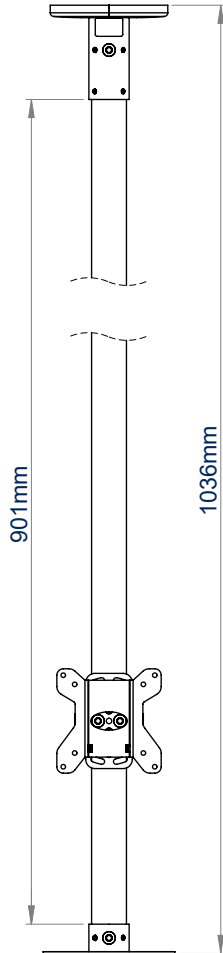

BT5963-FD200
FRONT VIEW