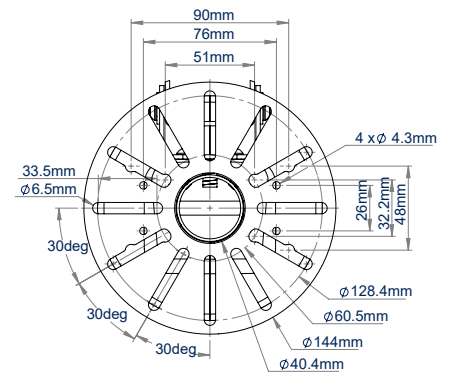

CCTV CAMERA MOUNT
BOTTOM VIEW

ORDERING INFORMATION

COLOUR	ORDER REF	EAN
White	BT5963-FD100W	5019318304958
White	BT5963-FD200W	5019318304965

RELATED PRODUCTS

PRODUCT CODE	NAME	DESCRIPTION
BT5964	System V CCTV Ceiling Mount	Mounts a tilted VESA 200 screen and a small/medium dome camera
BT5965	System V Ceiling Mount	With NPT adaptor for mounting cameras that use NPT fixings
BT5960	System V CCTV Ceiling Mount	Mounts a small / medium sized dome camera
BT5961	System V CCTV Ceiling Mount	For mounting a large camera dome

SS-V3-BT5963-240124