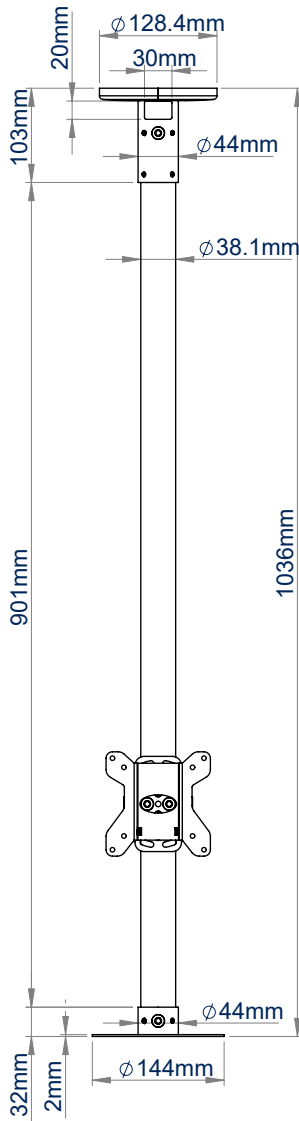

BT5963

BT5963-FD100
FRONT VIEW