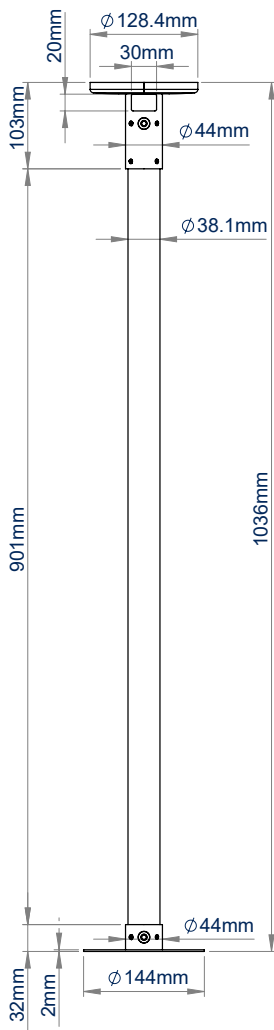

BT5960-FD100
FRONT VIEW