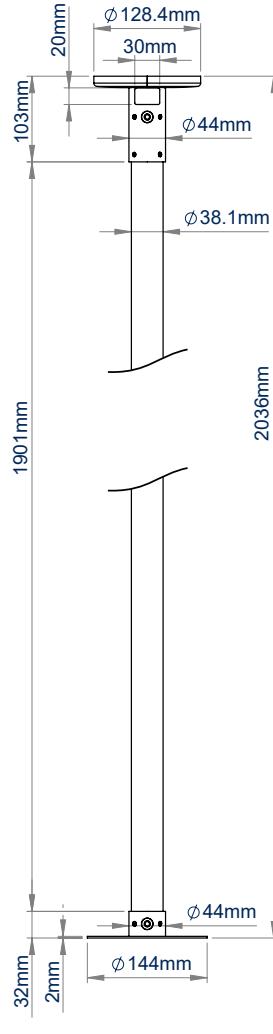

BT5960-FD200
FRONT VIEW