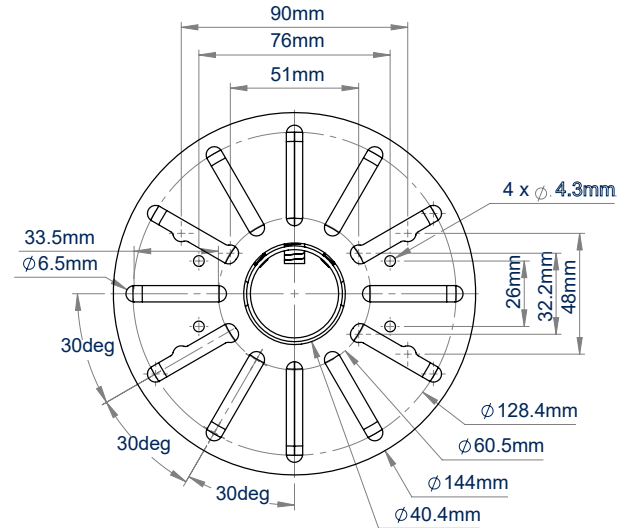

CCTV CAMERA MOUNT
BOTTOM VIEW

PACKING INFORMATION

COLOUR:	ORDER REF:	EAN CODE:
White	BT5960-FD100W	5019318304897
White	BT5960-FD200W	5019318304903