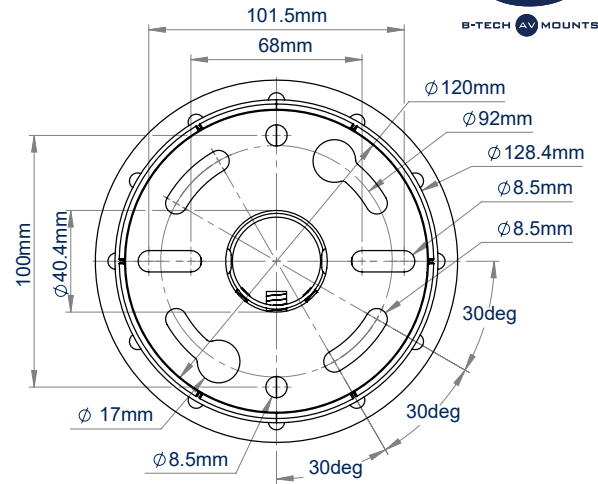

CEILING PLATE
TOP VIEW