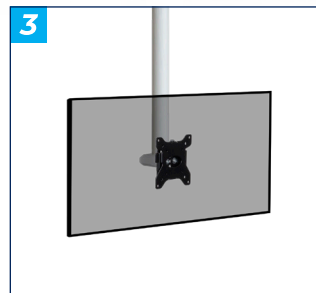

BT5925

SYSTEM V™ ADJUSTABLE DROP CEILING MOUNT

The BT5925 is an adjustable drop ceiling mount capable of supporting substantial loads. Designed for use with B-Tech's System V Component Range and featuring a telescopic pole that allows the ceiling drop to be raised or lowered according to the installation requirements, the BT5925 is ideal to mount CCTV cameras and other ceiling-mounted equipment such as collar compatible small screen mounts. Cover plates are included to hide ceiling fixings creating a smart and tidy finish.

SPECIFICATIONS

Max load	25kg*
Ceiling plate diameter (no cover plate)	Ø120mm
Inner pole diameter	Ø38mm
Ceiling drop	822 - 1472mm (in 50mm increments)
Colour	White

FEATURES

- 1 Designed to create ceiling-mounted AV solutions such as CCTV installs
 - 2 Compatible with System V accessories such as camera mounts
 - 3 Ideal for mounting small flat screens (screen mount sold separately)
 - 4 Adjustment holes offer multiple drop height options in 50mm increments
- Safety bolt hole ensures a secure installation to System V components
 - Internal Cable management through the centre of the pole
 - Heavy-duty steel capable of supporting substantial loads
 - Suitable for back-to-back screen mounting using BT5952 collars

SYSTEM V™

*Max load if mounting on only one side of the pole. Max load of ceiling mount increases when mounting on both sides or the bottom of the pole.

BT5925

**FRONT VIEW
MAX EXTENSION**

**SIDE VIEW
MIN EXTENSION**