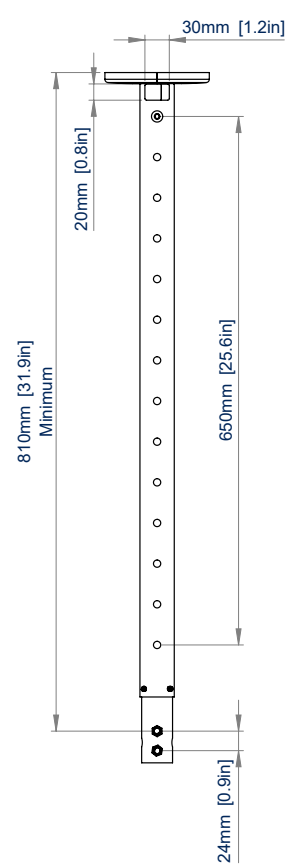

**FRONT VIEW
MIN EXTENSION**