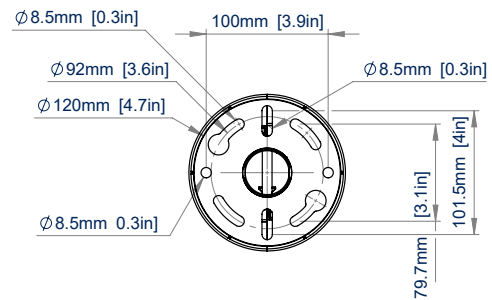

**TOP VIEW
CEILING MOUNTING PLATE**

ORDERING INFORMATION

COLOUR	ORDER REF	EAN
White	BT5925/W	5019318308741

RELATED PRODUCTS

PRODUCT CODE	NAME	DESCRIPTION
BT5960-AD	Adjustable Drop CCTV Ceiling Mount	For small-medium dome security camera
BT5961-AD	Adjustable Drop CCTV Ceiling Mount	For large dome security cameras
BT5962-AD	Adjustable Drop CCTV Ceiling Mount	Mounts a flat screen and dome camera
BT5952	Ø38mm Accessory Collar	Designed for the installation of CCTV and other ceiling mounted equipment

SS-V3-BT5925-190324