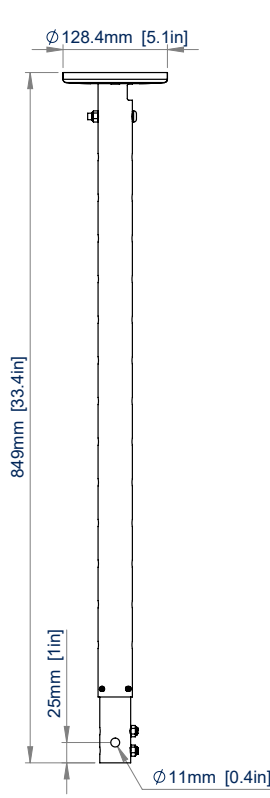

**SIDE VIEW
MIN EXTENSION**