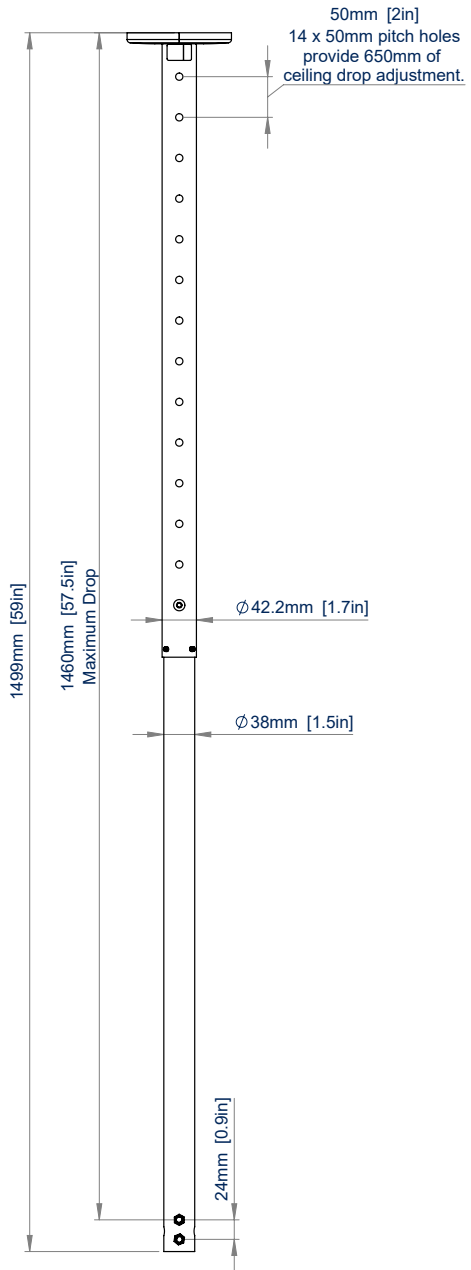

BT5925

**FRONT VIEW
MAX EXTENSION**