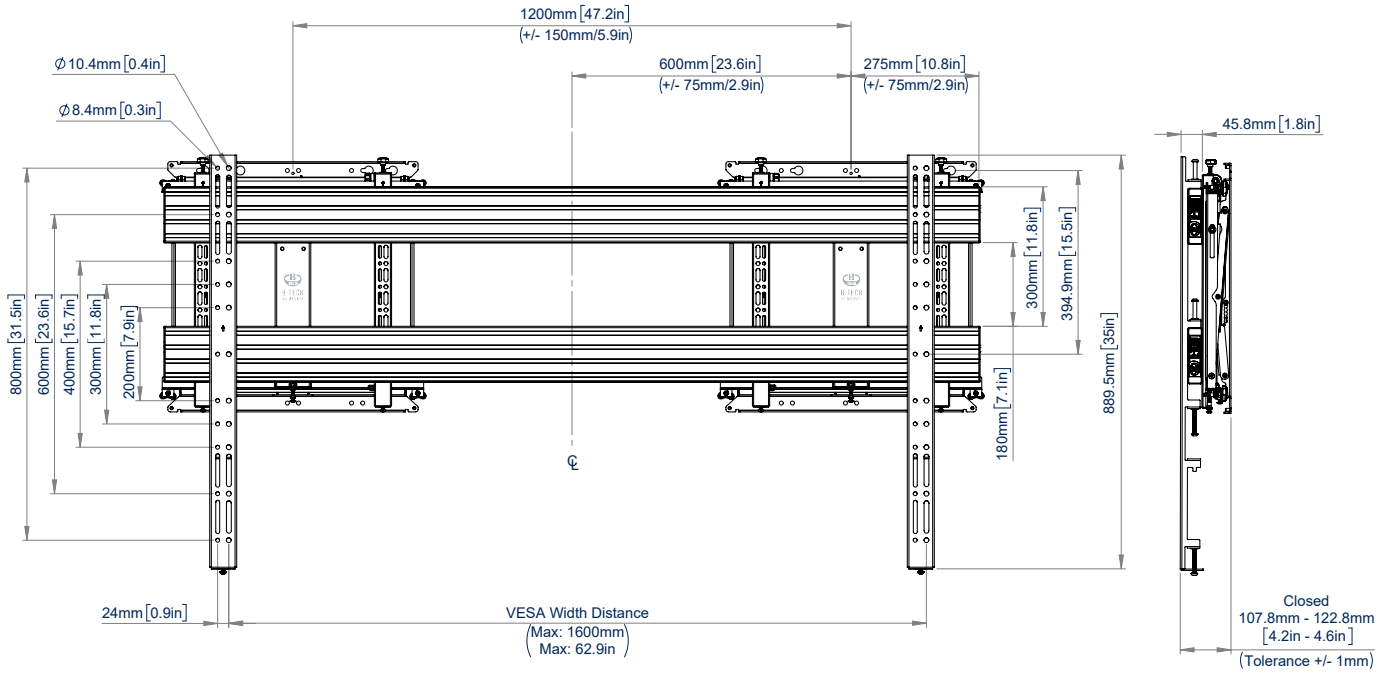

BT9921

FRONT VIEW

SIDE VIEW