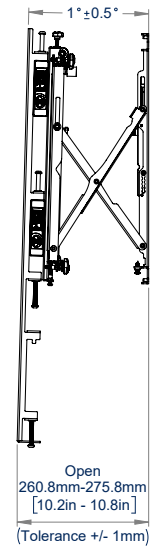

ORDERING INFORMATION

COLOR	ORDER REF	UPC
Black	BT9921/B	811867031997

RELATED PRODUCTS

PRODUCT CODE	NAME	DESCRIPTION
BT9920	XXL Wall Mount	For screens up to 120" and 441lbs
BT9925	Soft-Open Full Service Portrait Wall Mount	For LG® 110UM5J-B
BT9903	XL Heavy Duty Flat Screen Wall Mount	Suitable for displaying XL screens over 65"
BT8310XL	Heavy Duty Pop-Out Flat Screen Wall Mount	Suitable for displaying XL screens up to 120"

SS-BT9921-1-150424-NA