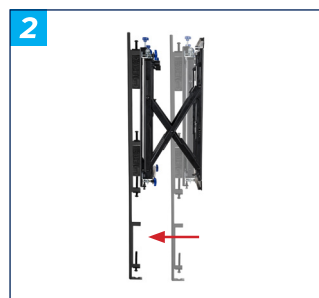

BT9921

SOFT-OPEN FULL SERVICE WALL MOUNT FOR XXL DISPLAYS

The BT9921 is a dual rail, pop-out wall mount solution designed for extra large signage displays such as the LG 110UM5J-B. Capable of supporting heavy loads, the BT9921 is ideal for recess mounting and features a soft opening for full service access, micro-adjustment for screen alignment and integrated cable management to help keep the finished installation tidy. Safety screws also help to prevent unauthorized removal of the screen.

SPECIFICATIONS

Recommended screen size	72" up to 120"
Max load	176lbs
VESA® & non-VESA fixings	up to 1600 x 800
Flat to wall depth	4.53" (+/-0.29" with micro-adjustment)
Popped out depth	10.56" (+/-0.29" with micro-adjustment)
Tool-less micro-adjustment	+/-0.29" per corner

FEATURES

- Designed to wall mount extra-large signage displays such as LG's 110UM5J
- Universal design suitable for other standard screens over 72"
- 1 Tool-less micro-adjustment of +/-0.29"
- 2 Pop-out system with soft opening provides a safe and easy service access
- 3 Simple 'hook-on' installation
- 4 Cable management clips included to keep the installation tidy
- Ideal for recess mounting
- Features depth, height and lateral micro-adjustment
- Keyhole fixings on wall plates for an easier installation
- Safety screws help prevent unauthorized removal of screens
- All mounting hardware included

RECOMMENDED MAX SCREEN	MAX LOAD	MAX VESA	MICRO ADJUSTMENT	POST INSTALL ALIGNMENT	QR CODE
120" 305cm	176lbs	1600 x 800			

BT9921

FRONT VIEW

SIDE VIEW

TOP VIEW

ORDERING INFORMATION

COLOR	ORDER REF	UPC
Black	BT9921/B	811867031997