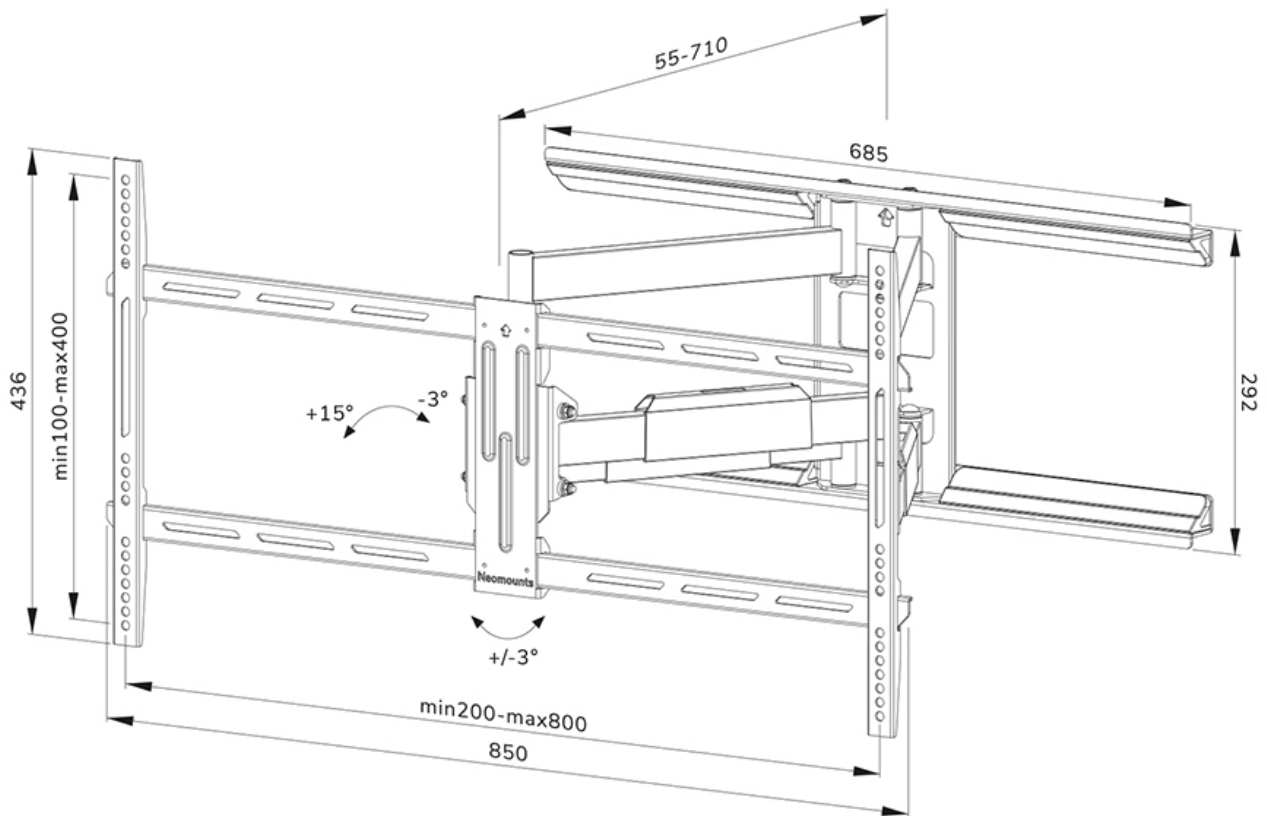

#### FUNCTIONALITY

Type	Tilt Swivel Full motion
Lockable	Not lockable
Tilt (degrees)	+15°, -3°
Swivel (degrees)	54°
Height	43,6 cm
Width	85 cm
Depth	5,5 cm

### Neomounts WL40-550BL18 full motion wall mount for 43-75" screens - Black

The Neomounts WL40-550BL18 LEVEL is a full motion wall mount for flat screens up to 75" with a maximum weight capacity of 45 kg. The versatile tilt (18°) and swivel (54°) technology allows you to create the optimum viewing angle. The mount can be levelled for the perfect installation.

The LEVEL-550 wall mount has a depth of 5,5-71 cm and is suitable for screens that meet VESA hole pattern 200x100 to 800x400 mm.

The WL40-550BL18 features a nifty Easy-release system, that allows you to attach the TV in a wink of an eye. The mount is equipped with cable management, to secure any loose cables on the back of the screen.

WL40-550BL18

NEOMOUNTS TV WALL MOUNT

Neomounts

Measuring unit: mm