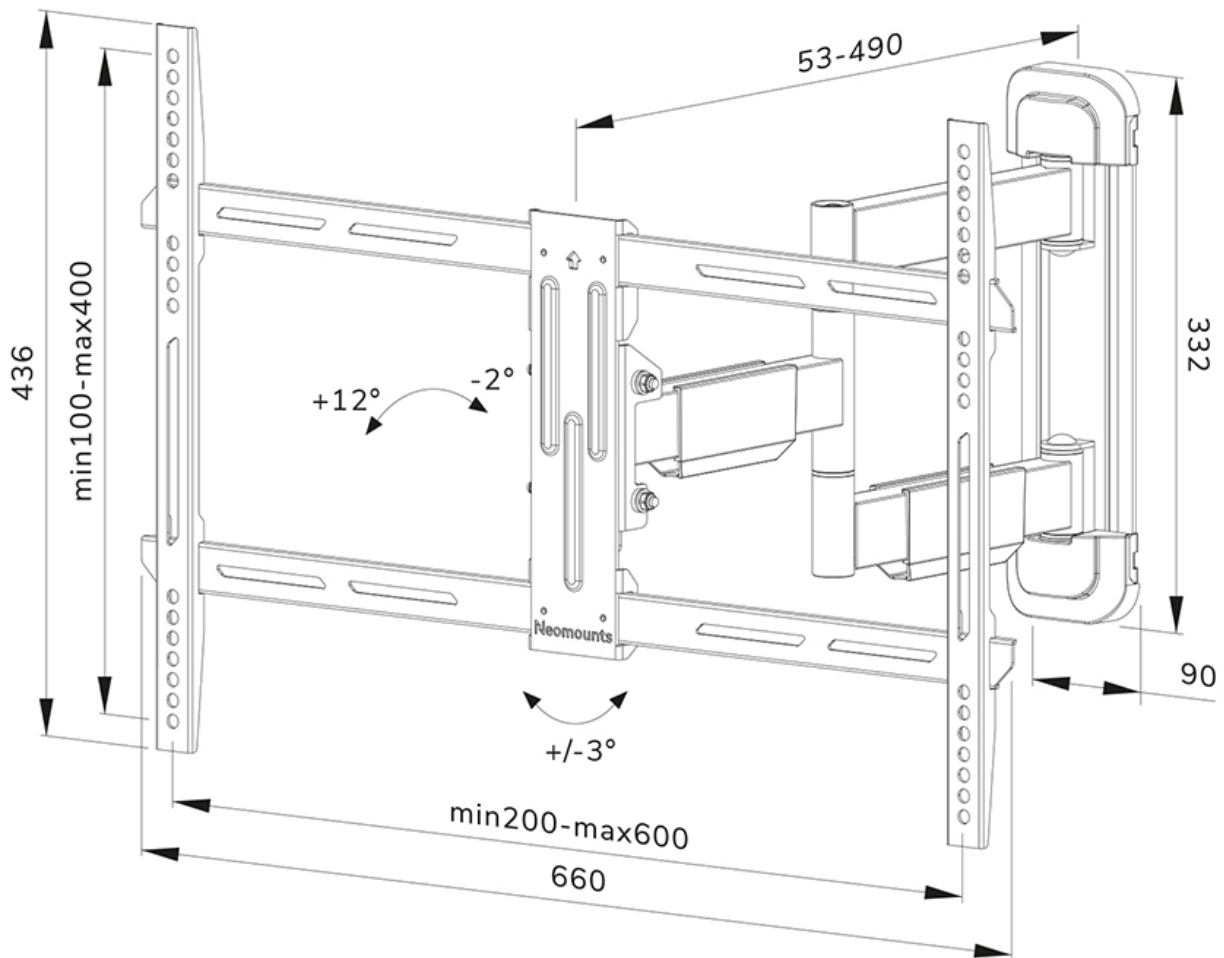

FUNCTIONALITY

Type	Tilt Swivel Full motion
Lockable	Not lockable
Tilt (degrees)	+12°, -2°
Swivel (degrees)	+45°, -45°
Height	43,6 cm
Width	66 cm
Depth	5,3 cm

INFORMATION

Color	Black
Main material	Steel
Warranty	5 year
EAN code	8717371448745

Neomounts

Neomounts

Neomounts WL40-550BL16 full motion wall mount for 40-65" screens - Black

The Neomounts WL40-550BL16 LEVEL is a full motion wall mount for flat screens up to 65" with a maximum weight capacity of 40 kg. The versatile tilt (14°) and swivel (+45°/-45°) technology allows you to create the optimum viewing angle. The mount can be levelled for the perfect installation.

The LEVEL-550 wall mount has a depth of 5,3-49 cm and is suitable for screens that meet VESA hole pattern 200x100 to 600x400 mm.

The WL40-550BL16 features a nifty Easy-release system, that allows you to attach the TV in a wink of an eye. The mount is equipped with cable management, to secure any loose cables on the back of the screen.

WL40-550BL16

NEOMOUNTS TV WALL MOUNT

Neomounts

Measuring unit: mm