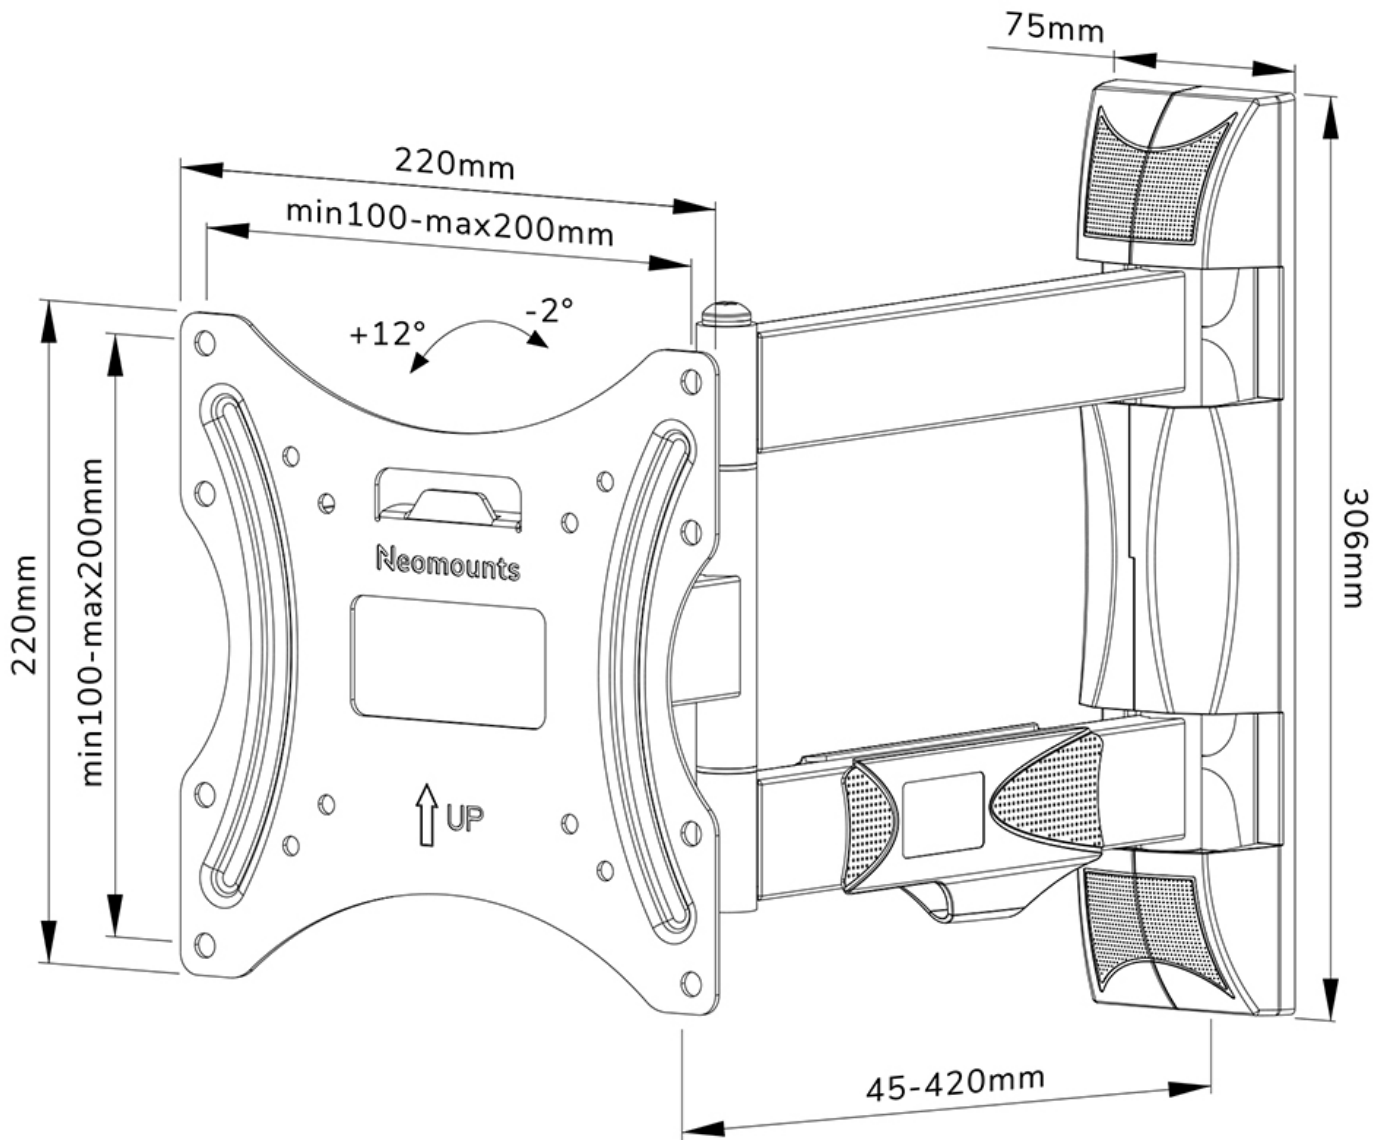

WL40-550BL12

NEOMOUNTS TV WALL MOUNT

Neomounts