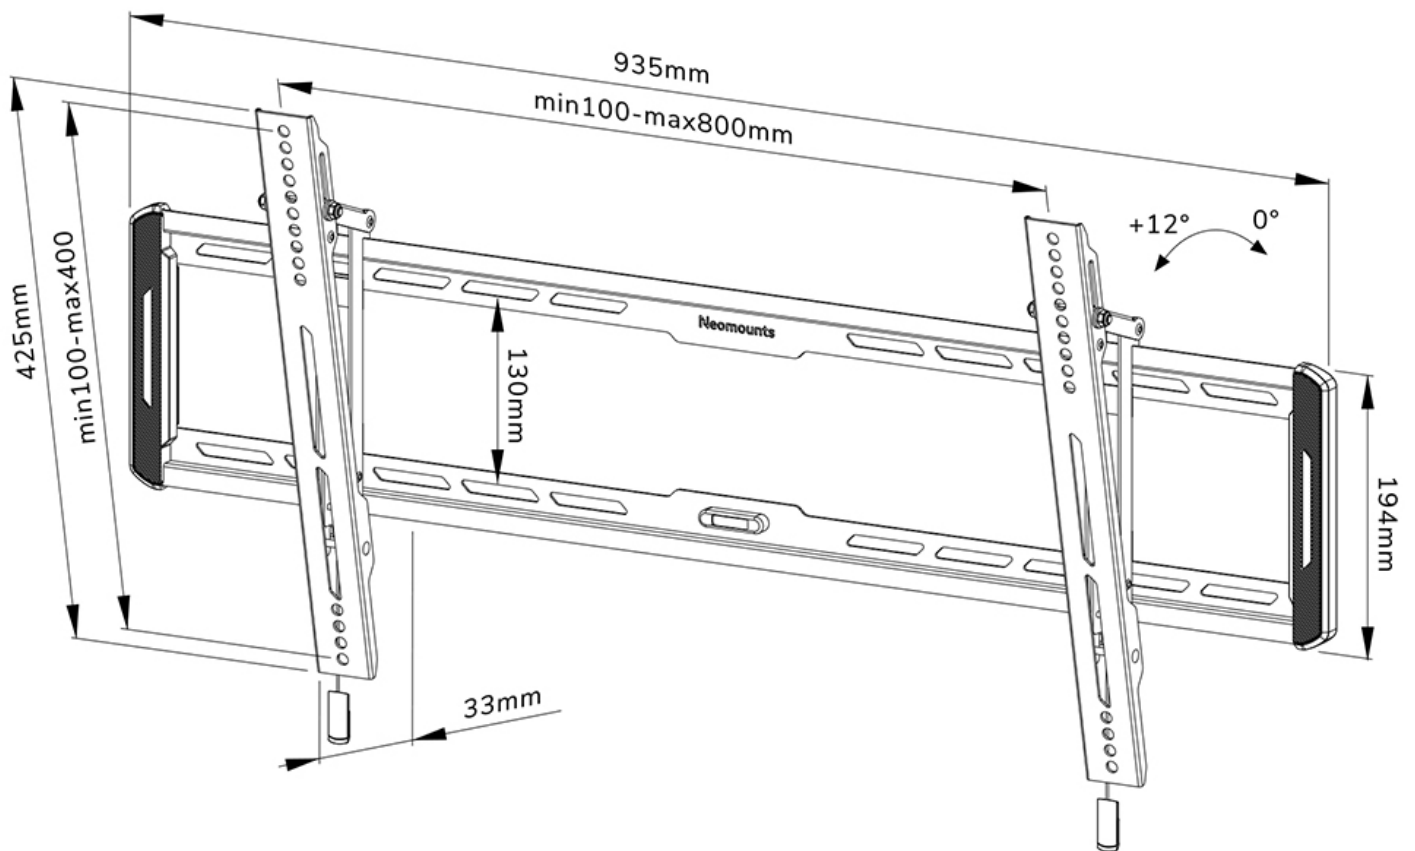

WL35-550BL18

NEOMOUNTS TV WALL MOUNT

Neomounts